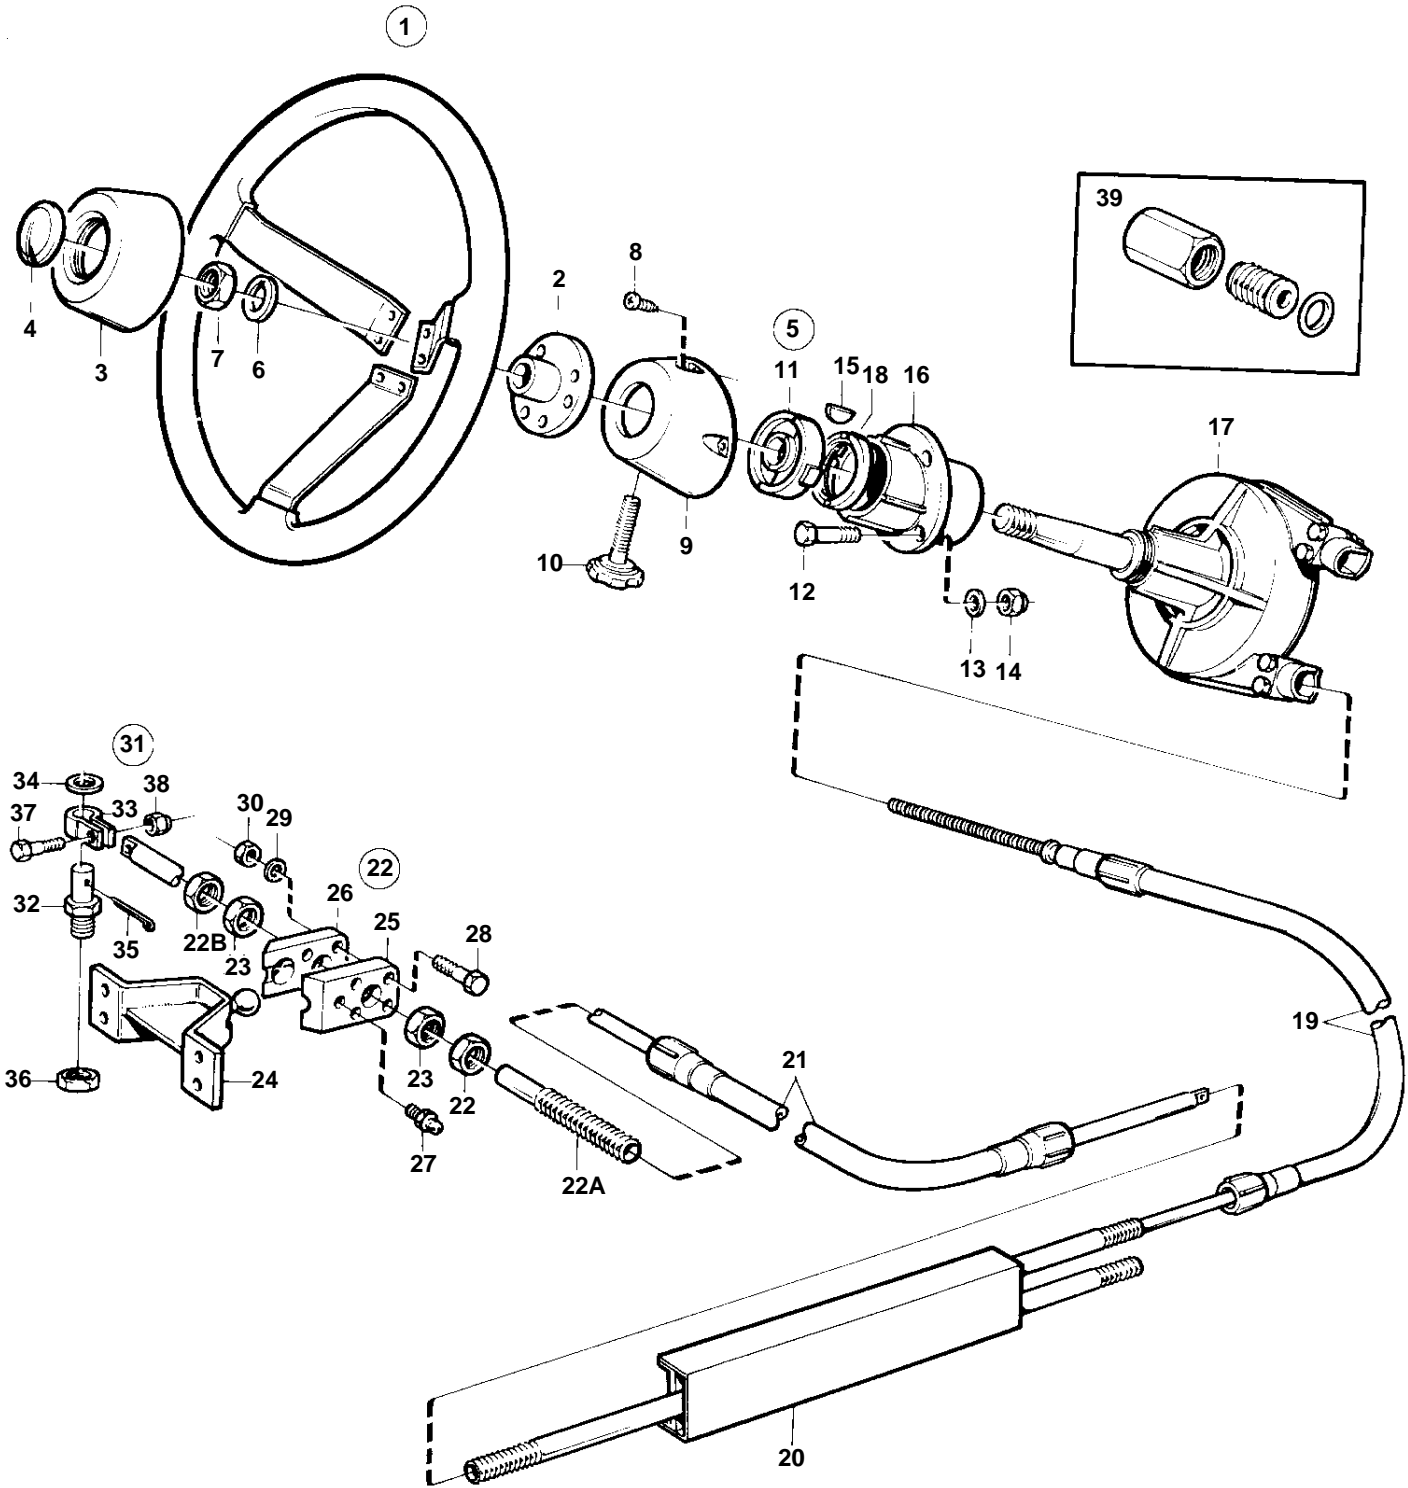

COMMON

15565

COMMON

REF	PART NO.	QTY	DESCRIPTION		NOTES
1	850936	1	Steering wheel		
2		1	• Steering wheel hub		
3		1	• Steering wheel pad		
4		1	• Steering wh emblem		
5	853182	1	Mounting kit		90° WHITE
	1140023	1	Mounting kit		90° BLACK
	853183	1	Mounting kit		70° WHITE
	1140024	1	Mounting kit		70° BLACK
6	3851613	1	• Lock washer		
7	955793	1	• Nut		
8	965325	2	• Screw	SO	
9		1	• Cover		
10	3851612	1	• Screw		
11	3851611	2	• Bearing bushing		
12	955298	4	• Screw		
13	955894	4	• Washer		
14	946036	4	• Lock nut		
15	160807	1	• Key		
16		1	• Steering head		
17	853181	1	Steering box		
18	3851614	1	• Nut		
19	828886	1	Steering cable		L=2,00m
	828887	1	Steering cable		L=2,25m
	828888	1	Steering cable		L=2,50m
	828889	1	Steering cable		L=2,75m
	853185	1	Steering cable		L=3,00m
	853186	1	Steering cable		L=3,25m
	853187	1	Steering cable		L=3,50m
	853188	1	Steering cable		L=3,75m
	853189	1	Steering cable		L=4,00m
	853190	1	Steering cable		L=4,25m
	853191	1	Steering cable		L=4,50m
	853192	1	Steering cable		L=4,75m
	853193	1	Steering cable		L=5,00m
	828863	1	Steering cable		L=5,25m
	853194	1	Steering cable		L=5,50m
	828864	1	Steering cable		L=5,75m
	853195	1	Steering cable		L=6,00m
	828865	1	Steering cable		L=6,25m
	853196	1	Steering cable		L=6,50m
	828866	1	Steering cable		L=6,75m
	853197	1	Steering cable		L=7,00m
	853286	1	Steering cable		L=7,50m
	853287	1	Steering cable		L=8,00m
	853288	1	Steering cable		L=8,50m
	853289	1	Steering cable		L=9,00m
20		1	Ds unit		
21	853387	1	• Steering cable		
22	853290	1	Stern attachment		
22A	850771	1	• Anchorage		
22B	850778	2	• Nut		
23	853306	2	• Nut		
24	851093	1	• Bracket		
25	828857	1	• Anchorage		
26	828854	1	• Anchorage		
27	951739	1	• Lubricating nipple		
28	940101	2	• Screw		
29	941906	2	• Spring washer		
30	963105	2	• Nut		
31	828924	1	Ball joint kit		
32		1	• • Split pin bolt		
33		1	• • Bracket		
34	955897	1	• • Washer		