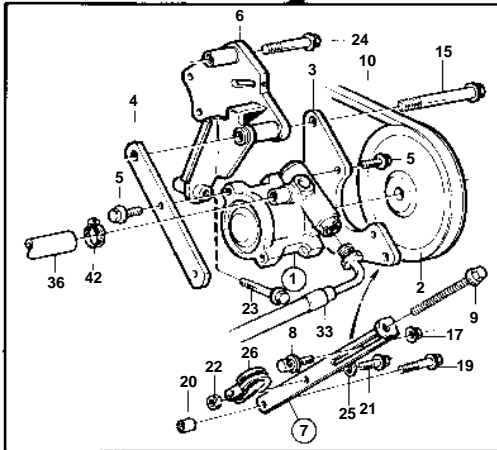

DPX

15774

DPX

REF	PART NO.	QTY	DESCRIPTION	SEE SEC.	NOTES
1	1359649	2	Power steering pump Comps. not spec.		
2	1378156	2	Pulley		
3	860682	2	Bracket		
4	860683	2	Bracket	SO	
5	946440	10	Flange screw		
6	860681	2	Bracket		(860681)
7	861664	2	Tensioner		(860693)
8	1336961	2	· Screw		FOR 1336962
	861666	2	· Lock screw		FOR 977820
9	1336962	2	· Adjuster screw		M6, EARLY TYPE
	977820	2	· Screw		M8, LATE TYPE
10	973487	2	V-belt		
11	858541	2	Radiator		
12	949918	2	· Drain cock		
13	860700	2	Clamp		EARLY TYPE
14	860701	2	Bracket		EARLY TYPE
15	947790	2	Flange screw		
16	946671	2	Flange screw		EARLY TYPE
17	968862	2	Nut		
18	961669	6	Hose clamp		
19	965182	2	Flange screw		
20	191172	2	Washer		
21	946544	2	Flange screw		
22	949278	2	Lock nut		
23	946473	2	Flange screw		
24		2	Screw		SEE GROUP 26
25	955893	2	Washer		
26	952640	2	Clamp		
27	860689	2	Hose		Sea water pump-oil cooler.. Intake-oil cooler
28	872137	1	Tank		
29		1	Control unit	640	
30	872158	2	Hose		L=6,0m
31	873340	2	Nipple		
32	873341	2	Washer		
33	872159	2	Hose		L=1,5m
34	872168	1	T-nipple		
35	873332	1	Hose		L=1,5m
36	873333	1	Hose		L=2,0m. To be cut to suitable length.
37	873334	3	T-nipple		
38	873351	2	Check valve		
39	872973	1	Hose		L=3,0m
40	872160	4	Hose		L=2,0m
41	961663	4	Clamp		
42	961665	4	Hose clamp		
43	961666	1	Hose clamp		
44	872158	2	Hose	640	