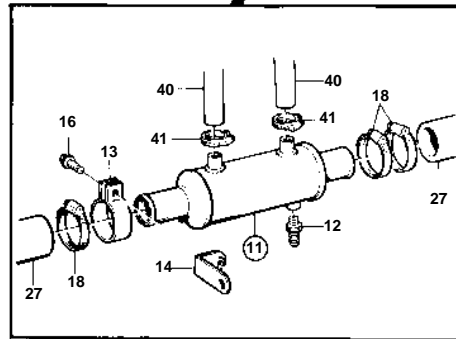

DPX

15774

DPX

REF	PART NO.	QTY	DESCRIPTION	SEE SEC.	NOTES
1	1359649	2	Power steering pump Comps. not spec.		
2	1378156	2	Pulley		
3	860682	2	Bracket		
4	860683	2	Bracket	SO	
5	946440	10	Flange screw		
6	860681	2	Bracket		(860681)
7	861664	2	Tensioner		(860693)
8	1336961	2	· Screw		FOR 1336962
	861666	2	· Lock screw		FOR 977820
9	1336962	2	· Adjuster screw		M6, EARLY TYPE
	977820	2	· Screw		M8, LATE TYPE
10	973487	2	V-belt		
11	858541	2	Radiator		
12	949918	2	· Drain cock		
13	860700	2	Clamp		EARLY TYPE
14	860701	2	Bracket		EARLY TYPE
15	947790	2	Flange screw		
16	946671	2	Flange screw		EARLY TYPE
17	968862	2	Nut		
18	961669	6	Hose clamp		
19	965182	2	Flange screw		
20	191172	2	Washer		
21	946544	2	Flange screw		
22	949278	2	Lock nut		
23	946473	2	Flange screw		
24		2	Screw		SEE GROUP 26
25	955893	2	Washer		
26	952640	2	Clamp		
27	860689	2	Hose		Sea water pump-oil cooler.. Intake-oil cooler
28	872137	1	Tank		
29		1	Control unit	640	
30	872158	2	Hose		L=6,0m
31	873340	2	Nipple		
32	873341	2	Washer		
33	872159	2	Hose		L=1,5m
34	872168	1	T-nipple		
35	873332	1	Hose		L=1,5m
36	873333	1	Hose		L=2,0m. To be cut to suitable length.
37	873334	3	T-nipple		
38	873351	2	Check valve		
39	872973	1	Hose		L=3,0m
40	872160	4	Hose		L=2,0m
41	961663	4	Clamp		
42	961665	4	Hose clamp		
43	961666	1	Hose clamp		
44	872158	2	Hose	640	