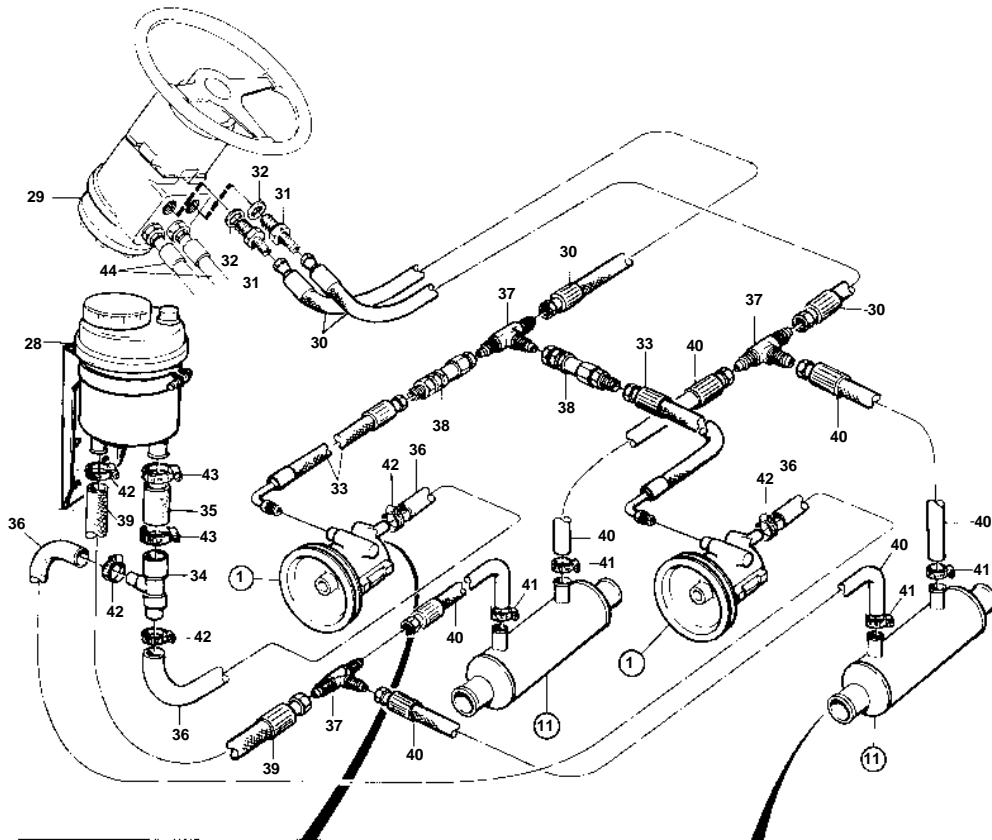

DPX

15774

DPX

REF	PART NO.	QTY	DESCRIPTION	SEE SEC.	NOTES
1	1359649	2	Power steering pump Comps. not spec.		
2	1378156	2	Pulley		
3	860682	2	Bracket		
4	860683	2	Bracket	SO	
5	946440	10	Flange screw		
6	860681	2	Bracket		(860681)
7	861664	2	Tensioner		(860693)
8	1336961	2	· Screw		FOR 1336962
	861666	2	· Lock screw		FOR 977820
9	1336962	2	· Adjuster screw		M6, EARLY TYPE
	977820	2	· Screw		M8, LATE TYPE
10	973487	2	V-belt		
11	858541	2	Radiator		
12	949918	2	· Drain cock		
13	860700	2	Clamp		EARLY TYPE
14	860701	2	Bracket		EARLY TYPE
15	947790	2	Flange screw		
16	946671	2	Flange screw		EARLY TYPE
17	968862	2	Nut		
18	961669	6	Hose clamp		
19	965182	2	Flange screw		
20	191172	2	Washer		
21	946544	2	Flange screw		
22	949278	2	Lock nut		
23	946473	2	Flange screw		
24		2	Screw		SEE GROUP 26
25	955893	2	Washer		
26	952640	2	Clamp		
27	860689	2	Hose		Sea water pump-oil cooler.. Intake-oil cooler
28	872137	1	Tank		
29		1	Control unit	640	
30	872158	2	Hose		L=6,0m
31	873340	2	Nipple		
32	873341	2	Washer		
33	872159	2	Hose		L=1,5m
34	872168	1	T-nipple		
35	873332	1	Hose		L=1,5m
36	873333	1	Hose		L=2,0m. To be cut to suitable length.
37	873334	3	T-nipple		
38	873351	2	Check valve		
39	872973	1	Hose		L=3,0m
40	872160	4	Hose		L=2,0m
41	961663	4	Clamp		
42	961665	4	Hose clamp		
43	961666	1	Hose clamp		
44	872158	2	Hose	640	