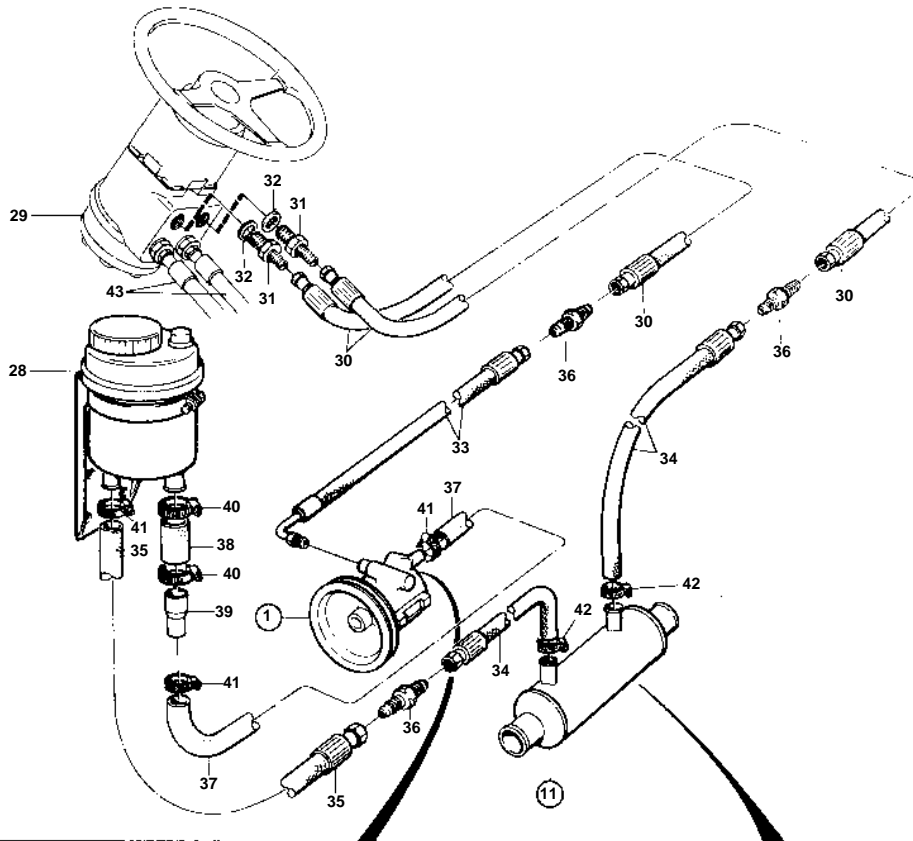

DPX

15773

DPX

REF	PART NO.	QTY	DESCRIPTION	SEE SEC.	NOTES
1	1359649	1	Power steering pump Comps. not spec.		
2	1378156	1	Pulley		
3	860682	1	Bracket		
4	860683	1	Bracket	SO	
5	946440	5	Flange screw		
6	860681	1	Bracket		(860681)
7	861664	1	Tensioner		(860693)
8	1336961	1	· Screw		FOR 1336962
	861666	1	· Lock screw		FOR 977820
9	1336962	1	· Adjuster screw		M6, EARLY TYPE
	977820	1	· Screw		M8, LATE TYPE
10	973487	1	V-belt		
11	858541	1	Radiator		
12	949918	1	· Drain cock		
13	860700	1	Clamp		EARLY TYPE
14	860701	1	Bracket		EARLY TYPE
15	947790	1	Flange screw		
16	946671	1	Flange screw		EARLY TYPE
17	968862	1	Nut		
18	961669	3	Hose clamp		
19	965182	1	Flange screw		
20	191172	1	Washer		
21	946544	1	Flange screw		
22	949278	1	Lock nut		
23	946473	1	Flange screw		
24		1	Screw		SEE GROUP 26
25	955893	1	Washer		
26	952640	1	Clamp		
27	860689	1	Hose		Sea water pump-oil cooler.. Intake-oil cooler
28	872137	1	Tank		
29		1	Control unit	639	
30	872158	2	Hose		L=6,0m
31	873340	2	Nipple		
32	873341	2	Washer		
33	872159	1	Hose		L=1,5m
34	872160	2	Hose		L=2,0m
35	872973	1	Hose		L=3,0m
36	873358	3	Nipple		
37	873349	1	Hose		L=2,3m
38	873348	1	Hose		L=0,2m
39	873350	1	Tube		
40	961666	2	Hose clamp		
41	961665	2	Hose clamp		
42	961663	2	Clamp		
43	872158	2	Hose	639	