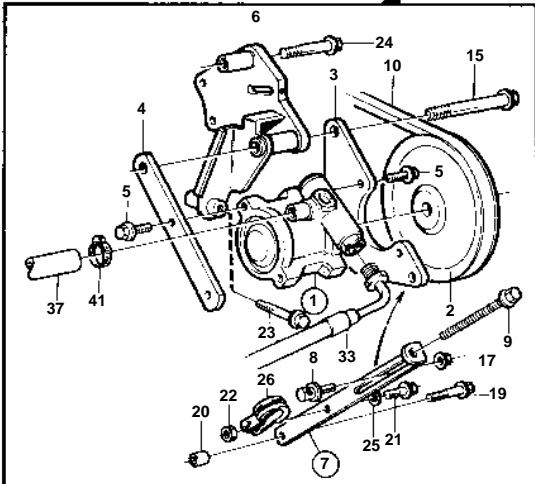

DPX

15773

DPX

REF	PART NO.	QTY	DESCRIPTION	SEE SEC.	NOTES
1	1359649	1	Power steering pump Comps. not spec.		
2	1378156	1	Pulley		
3	860682	1	Bracket		
4	860683	1	Bracket	SO	
5	946440	5	Flange screw		
6	860681	1	Bracket		(860681)
7	861664	1	Tensioner		(860693)
8	1336961	1	· Screw		FOR 1336962
	861666	1	· Lock screw		FOR 977820
9	1336962	1	· Adjuster screw		M6, EARLY TYPE
	977820	1	· Screw		M8, LATE TYPE
10	973487	1	V-belt		
11	858541	1	Radiator		
12	949918	1	· Drain cock		
13	860700	1	Clamp		EARLY TYPE
14	860701	1	Bracket		EARLY TYPE
15	947790	1	Flange screw		
16	946671	1	Flange screw		EARLY TYPE
17	968862	1	Nut		
18	961669	3	Hose clamp		
19	965182	1	Flange screw		
20	191172	1	Washer		
21	946544	1	Flange screw		
22	949278	1	Lock nut		
23	946473	1	Flange screw		
24		1	Screw		SEE GROUP 26
25	955893	1	Washer		
26	952640	1	Clamp		
27	860689	1	Hose		Sea water pump-oil cooler.. Intake-oil cooler
28	872137	1	Tank		
29		1	Control unit	639	
30	872158	2	Hose		L=6,0m
31	873340	2	Nipple		
32	873341	2	Washer		
33	872159	1	Hose		L=1,5m
34	872160	2	Hose		L=2,0m
35	872973	1	Hose		L=3,0m
36	873358	3	Nipple		
37	873349	1	Hose		L=2,3m
38	873348	1	Hose		L=0,2m
39	873350	1	Tube		
40	961666	2	Hose clamp		
41	961665	2	Hose clamp		
42	961663	2	Clamp		
43	872158	2	Hose	639	