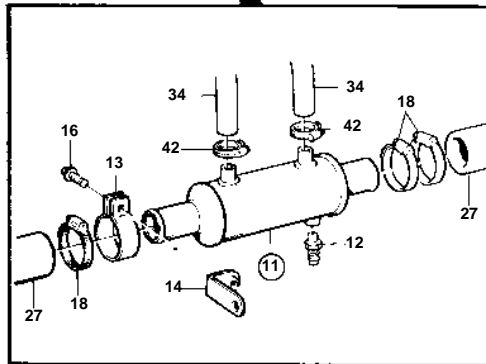

DPX

15773

DPX

REF	PART NO.	QTY	DESCRIPTION	SEE SEC.	NOTES
1	1359649	1	Power steering pump Comps. not spec.		
2	1378156	1	Pulley		
3	860682	1	Bracket		
4	860683	1	Bracket	SO	
5	946440	5	Flange screw		
6	860681	1	Bracket		(860681)
7	861664	1	Tensioner		(860693)
8	1336961	1	· Screw		FOR 1336962
	861666	1	· Lock screw		FOR 977820
9	1336962	1	· Adjuster screw		M6, EARLY TYPE
	977820	1	· Screw		M8, LATE TYPE
10	973487	1	V-belt		
11	858541	1	Radiator		
12	949918	1	· Drain cock		
13	860700	1	Clamp		EARLY TYPE
14	860701	1	Bracket		EARLY TYPE
15	947790	1	Flange screw		
16	946671	1	Flange screw		EARLY TYPE
17	968862	1	Nut		
18	961669	3	Hose clamp		
19	965182	1	Flange screw		
20	191172	1	Washer		
21	946544	1	Flange screw		
22	949278	1	Lock nut		
23	946473	1	Flange screw		
24		1	Screw		SEE GROUP 26
25	955893	1	Washer		
26	952640	1	Clamp		
27	860689	1	Hose		Sea water pump-oil cooler.. Intake-oil cooler
28	872137	1	Tank		
29		1	Control unit	639	
30	872158	2	Hose		L=6,0m
31	873340	2	Nipple		
32	873341	2	Washer		
33	872159	1	Hose		L=1,5m
34	872160	2	Hose		L=2,0m
35	872973	1	Hose		L=3,0m
36	873358	3	Nipple		
37	873349	1	Hose		L=2,3m
38	873348	1	Hose		L=0,2m
39	873350	1	Tube		
40	961666	2	Hose clamp		
41	961665	2	Hose clamp		
42	961663	2	Clamp		
43	872158	2	Hose	639	