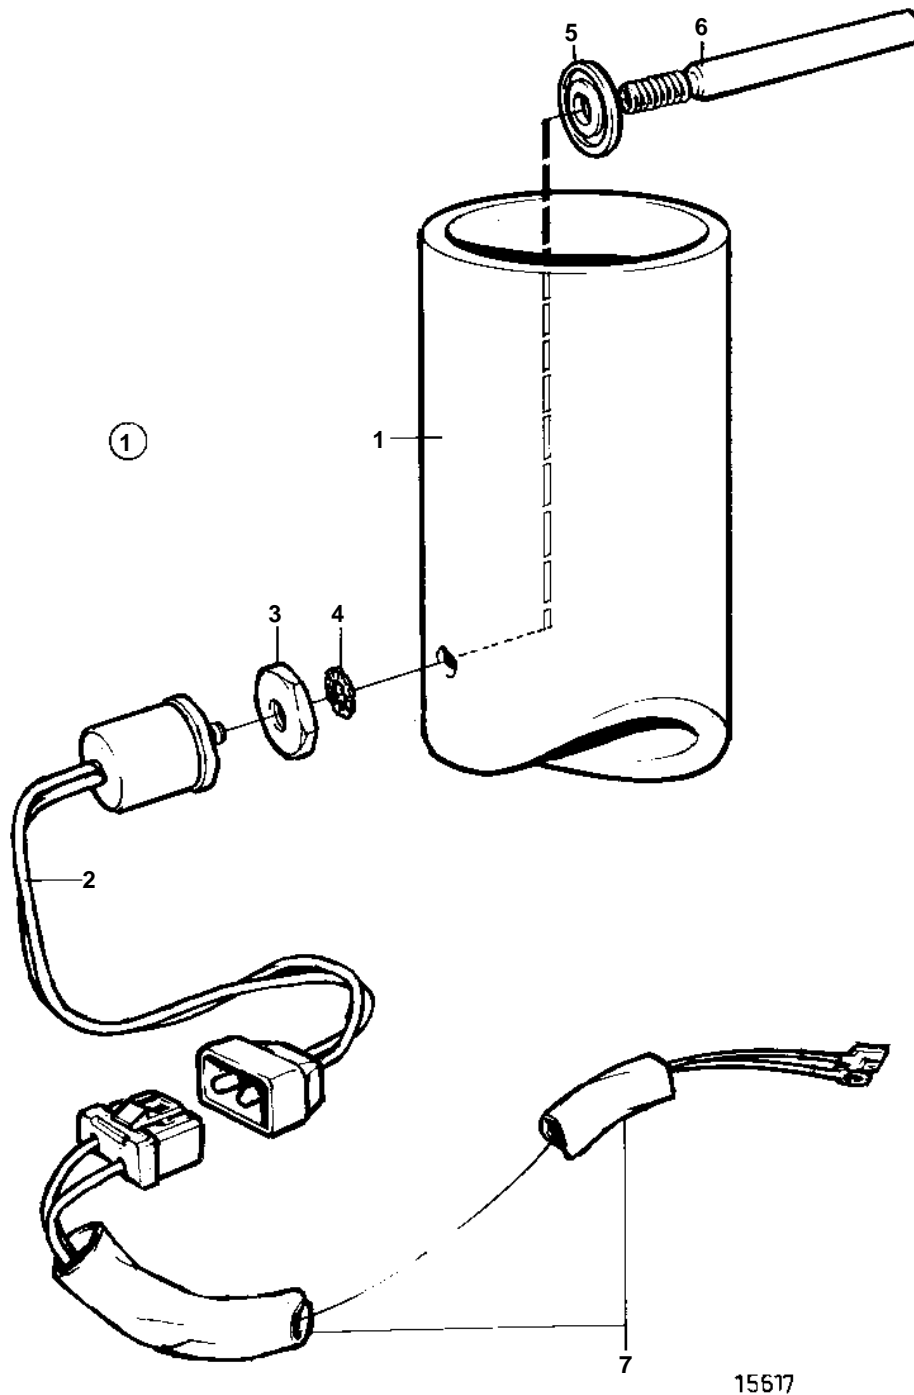

COMMON

COMMON

| REF | PART NO. | QTY | DESCRIPTION | NOTES |
|-----|----------|-----|------------------------|--|
| 1 | 872313 | 1 | Temperat monitor kit | For engines with reverse gear. 80°C |
| 2 | 828761 | 1 | • Thermo monitor | |
| 3 | 828750 | 1 | • Nut | |
| 4 | 942605 | 1 | • Lock washer | |
| 5 | 828776 | 1 | • Washer | |
| 6 | 828817 | 1 | • Sensor | |
| 7 | | X | • Cables and terminals | SE GROUP 30 |