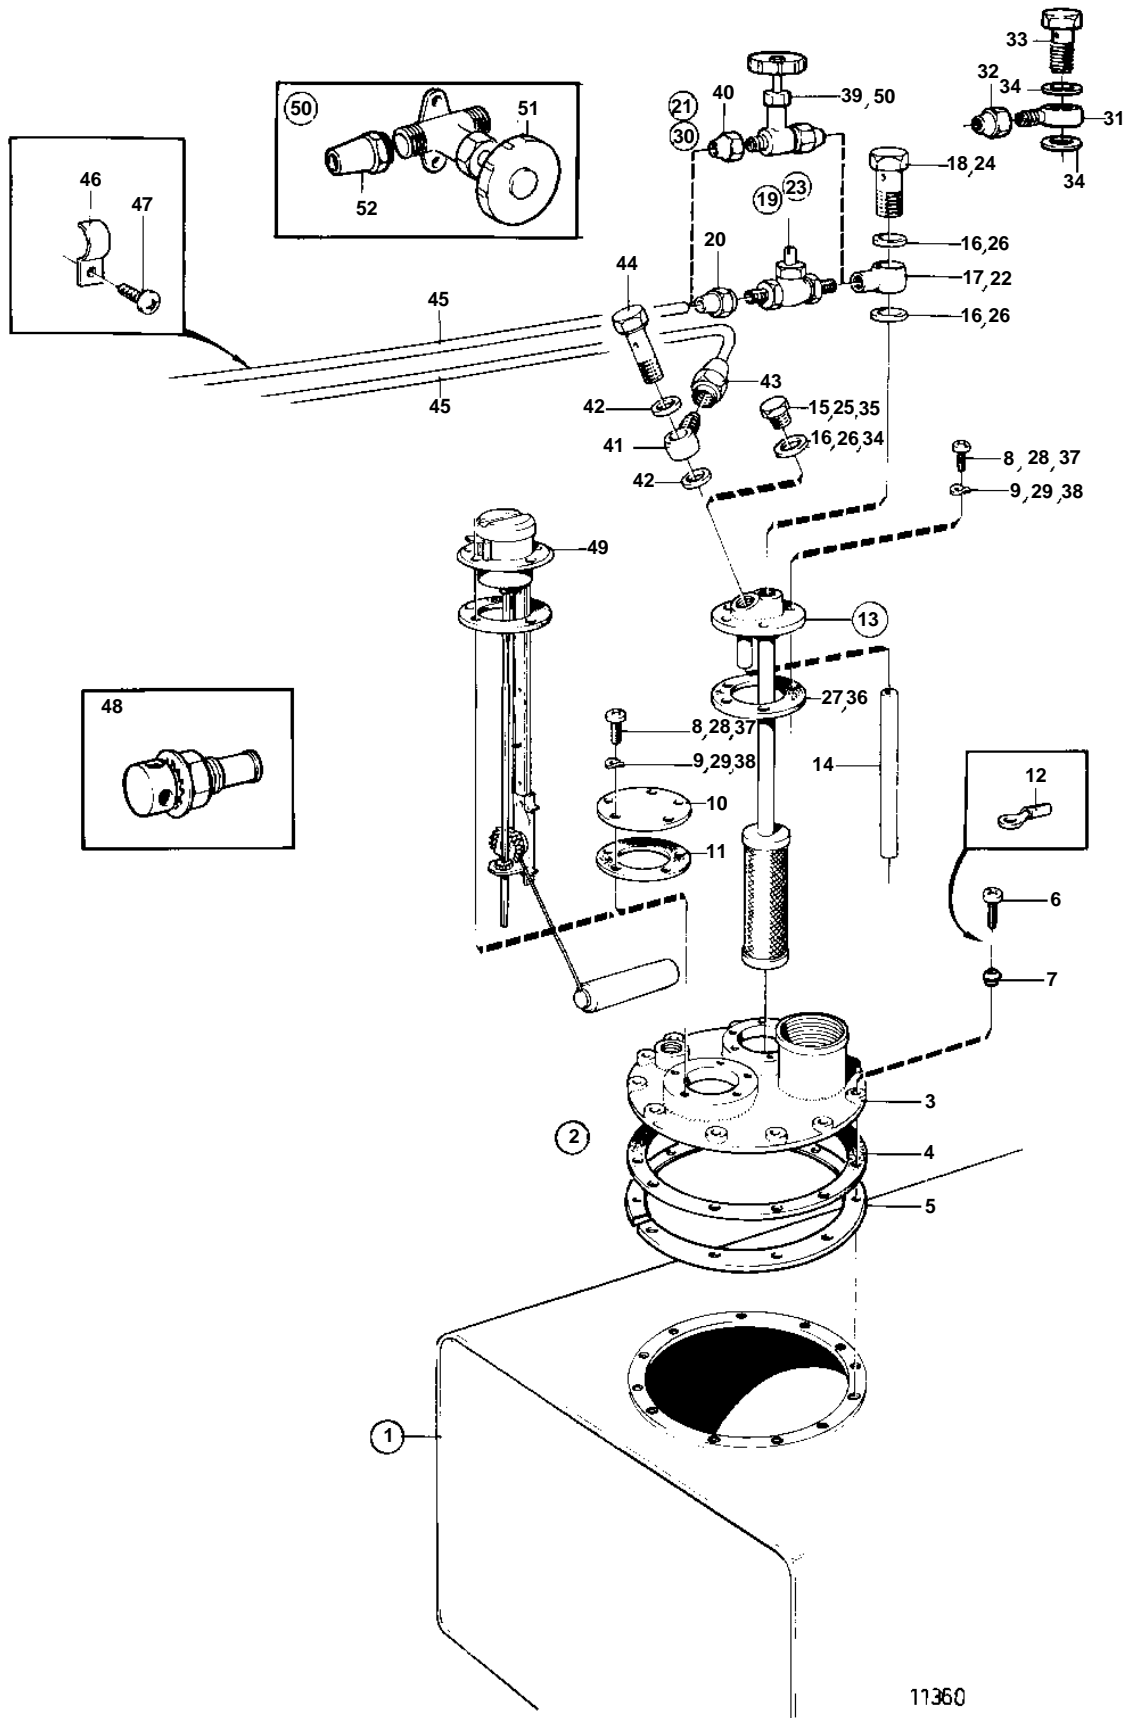

COMMON

11360

COMMON

| REF | PART NO. | QTY | DESCRIPTION        | SEE SEC. | NOTES   |
|-----|----------|-----|--------------------|----------|---------|
| 1   |          | 1   | Fuel tank          |          | 40L     |
| 2   | 1140063  | 1   | • Cover            |          |         |
| 3   | 833799   | 1   | • • Cover          |          |         |
| 4   | 859064   | 1   | • • Gasket         |          |         |
| 5   | 828338   | 1   | • • Flange         |          |         |
| 6   | 956080   | 12  | • • Screw          |          |         |
| 7   | 834481   | 12  | • • Gasket         |          |         |
| 8   | 956076   | 10  | • • Screw          |          |         |
| 9   | 941905   | 10  | • • Spring washer  |          |         |
| 10  | 833801   | 1   | • • Cover          |          |         |
| 11  | 89865    | 1   | • • Gasket         |          |         |
| 12  | 881493   | 1   | • • Cable terminal |          |         |
| 13  | 828341   | 1   | • Suction pipe     |          | L=242mm |
|     | 828372   | 1   | • Suction pipe     |          | L=333mm |
|     | 828373   | 1   | • Suction pipe     |          | L=458mm |
| 14  | 941279   | 1   | • • Hose           |          |         |
| 15  | 191830   | 1   | • Plug             |          |         |
| 16  | 957178   | 3   | • Gasket           |          |         |
| 17  | 833857   | 1   | • Nipple           |          |         |
| 18  | 25167    | 1   | • Hollow screw     |          |         |
| 19  | 803684   | 1   | • Tap              |          |         |
| 20  | 954322   | 1   | • • Cap nut        |          |         |
| 21  |          | 1   | Connector kit      |          | 5/16"   |
| 22  | 833857   | 1   | • Nipple           |          |         |
| 23  | 803684   | 1   | • Tap              |          | 5/16"   |
| 24  | 25167    | 1   | • Hollow screw     |          |         |
| 25  | 191830   | 1   | • Plug             |          |         |
| 26  | 957178   | 3   | • Gasket           |          |         |
| 27  | 89865    | 1   | • Gasket           |          |         |
| 28  | 956076   | 10  | • Screw            |          |         |
| 29  | 941905   | 10  | • Spring washer    |          |         |
| 30  |          | 1   | Connector kit      |          | 3/8"    |
| 31  | 191600   | 1   | • Banjo nipple     |          |         |
| 32  | 954323   | 1   | • Cap nut          |          |         |
| 33  | 25167    | 1   | • Hollow screw     |          |         |
| 34  | 957178   | 3   | • Gasket           |          |         |
| 35  | 191830   | 1   | • Plug             |          |         |
| 36  | 89865    | 1   | • Gasket           |          |         |
| 37  | 956076   | 10  | • Screw            |          |         |
| 38  | 941905   | 10  | • Spring washer    |          |         |
| 39  | 841523   | 1   | • Tap              |          | 3/8"    |
| 40  | 954323   | 2   | • Cap nut          |          |         |
| 41  | 807060   | 1   | Banjo nipple       |          |         |
| 42  | 957178   | 2   | Gasket             |          |         |
| 43  | 807061   | 1   | Nut                |          |         |
| 44  | 25167    | 1   | Hollow screw       |          |         |
| 45  | 954305   | X   | Copper tube        |          | 5/16"   |
|     | 954307   | X   | Copper tube        |          | 3/8"    |
| 46  | 951189   | X   | Clamp              |          |         |
| 47  | 955139   | X   | Screw              |          |         |
| 48  |          | 1   | Tank valve         |          |         |
| 49  |          | 1   | Tank gauge         | 274      |         |
| 50  | 838418   | 1   | Fuel valve         |          | 3/8"    |
| 51  | 841523   | 1   | • Tap              |          |         |
| 52  | 954323   | 2   | • Cap nut          |          |         |