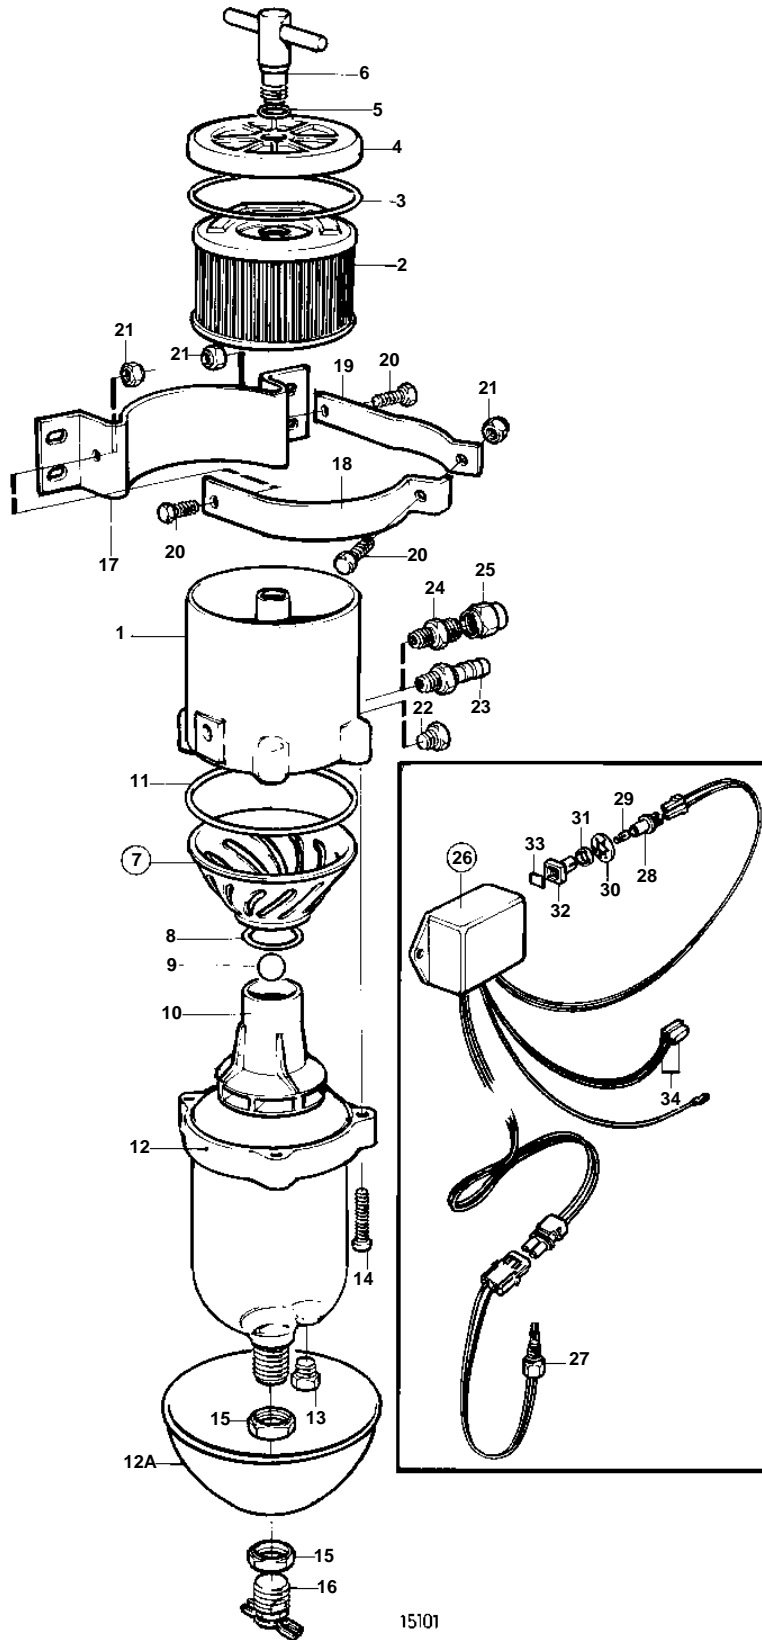

COMMON

15101

COMMON

REF	PART NO.	QTY	DESCRIPTION	SEE SEC.	NOTES
1	861144	1	Fuel filter		Approved according to Registro Italiano Navale, RINA. Extra Fuel/Water Separators, D2010, D22
			Bulletin 50-03	50-03-EN	
			Bulletin 50-10	50-10-EN	
2	861014	1	• Insert		
3	838504	1	• Gasket		
4		1	• Cover		
5	838505	1	• O-ring		
6		1	• Knob		
7	861455	1	• Strainer		
8		1	• • O-ring		
9		1	• • Ball		
10		1	• • Insert		
11	838502	1	• • O-ring		
12	861457	1	• Bowl		
12A		1	• Heat shield		
13		1	• Plug		
14	950024	4	• Screw		
15	861459	2	• Nut		
16	861458	1	• Tap		
17		1	• Bracket		
18		1	• Clamp		
19		1	• Clamp		
20		3	• Screw		
21		3	• Nut		
22		1	• Plug		
23	834781	X	Nipple		
24	954337	X	Nipple		
25	954323	X	Cap nut		
26	1140609	1	Alarm kit		
27	1140624	1	• Level sensor		
28	808175	1	• Bulb socket		
29	19923	1	• Bulb		12V, 2W
	182059	1	• Bulb		24V, 3W
30	967583	1	• Retainer		
31	829714	1	• Seal		
32	838455	1	• Retainer		
33		1	• Symbol strip		
34		X	• Cables and terminals		SEE GROUP 30