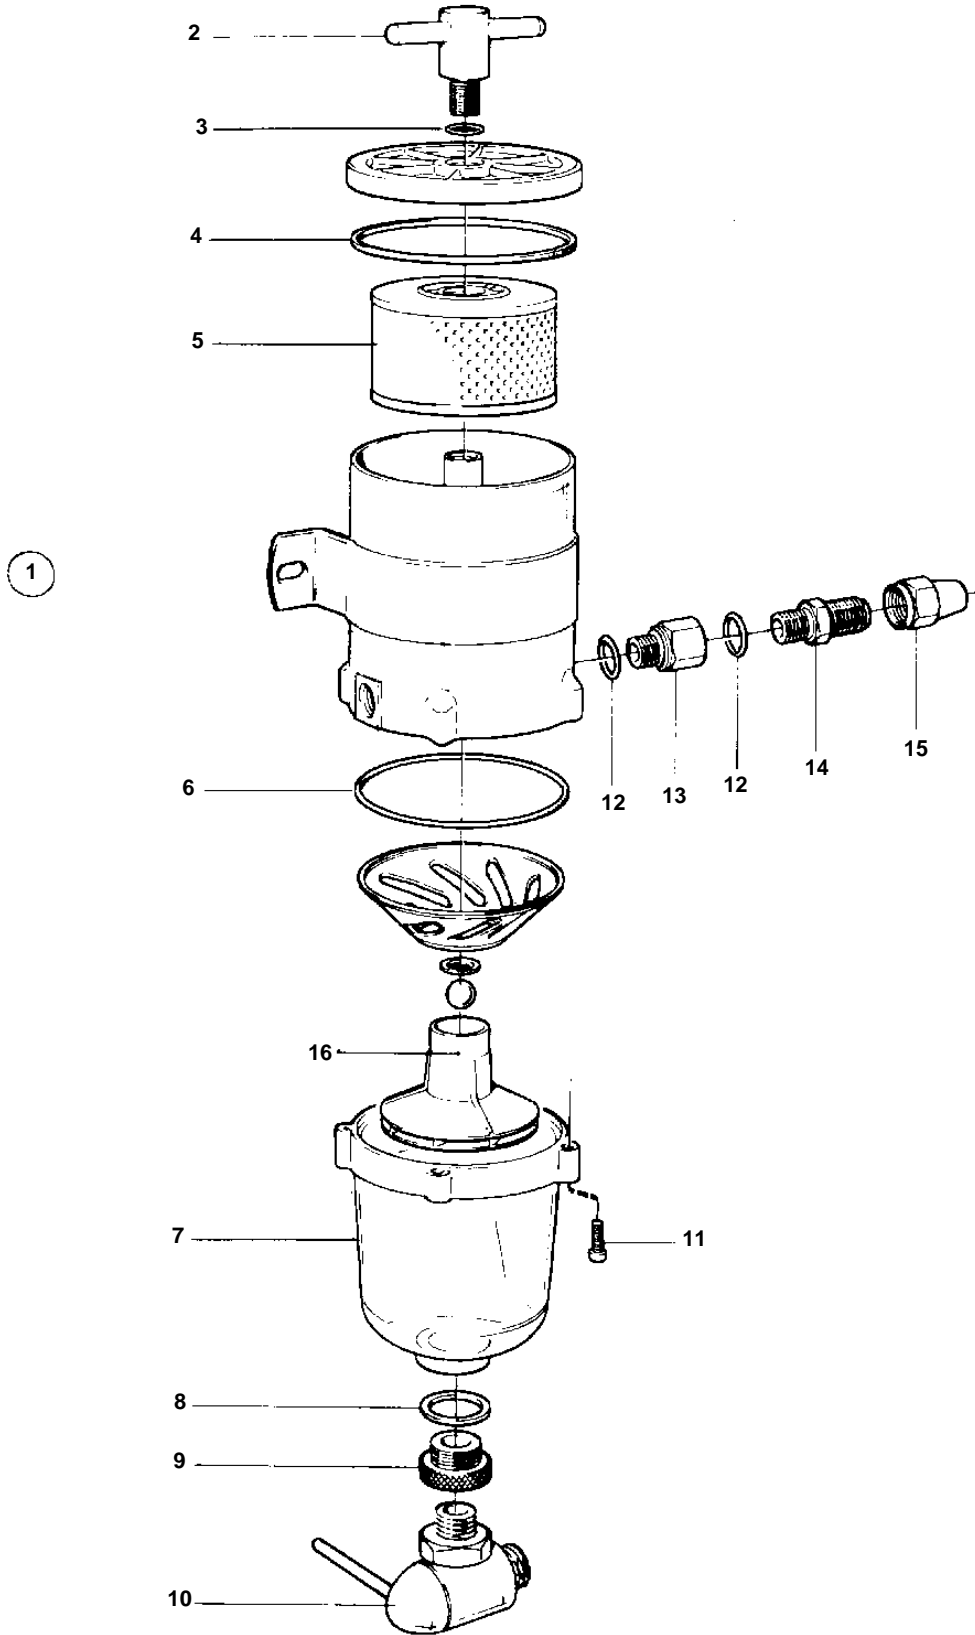

COMMON

11075

COMMON

REF	PART NO.	QTY	DESCRIPTION	SEE SEC.	NOTES
1	828958	1	Fuel cleaner		REPLACED BY 861143
			Bulletin 50-01	50-01-EN	Extra Fuel Filter
2		1	• Handle		
3	1140250	1	• Gasket		
4	1140252	1	• Gasket		
5	828897	1	• Filter insert		(828897)
6	1140251	1	• Gasket		
7		1	• Reservoir		
8	860931	1	• Seal		
9	860932	1	• Reducing valve		
10	860933	1	• Tap		
11		4	• Screw		
12	858601	4	• O-ring		
13	828937	2	• Nipple		
14	828942	2	• Nipple		
15	954323	2	• Cap nut		
16	860929	1	• Insert		