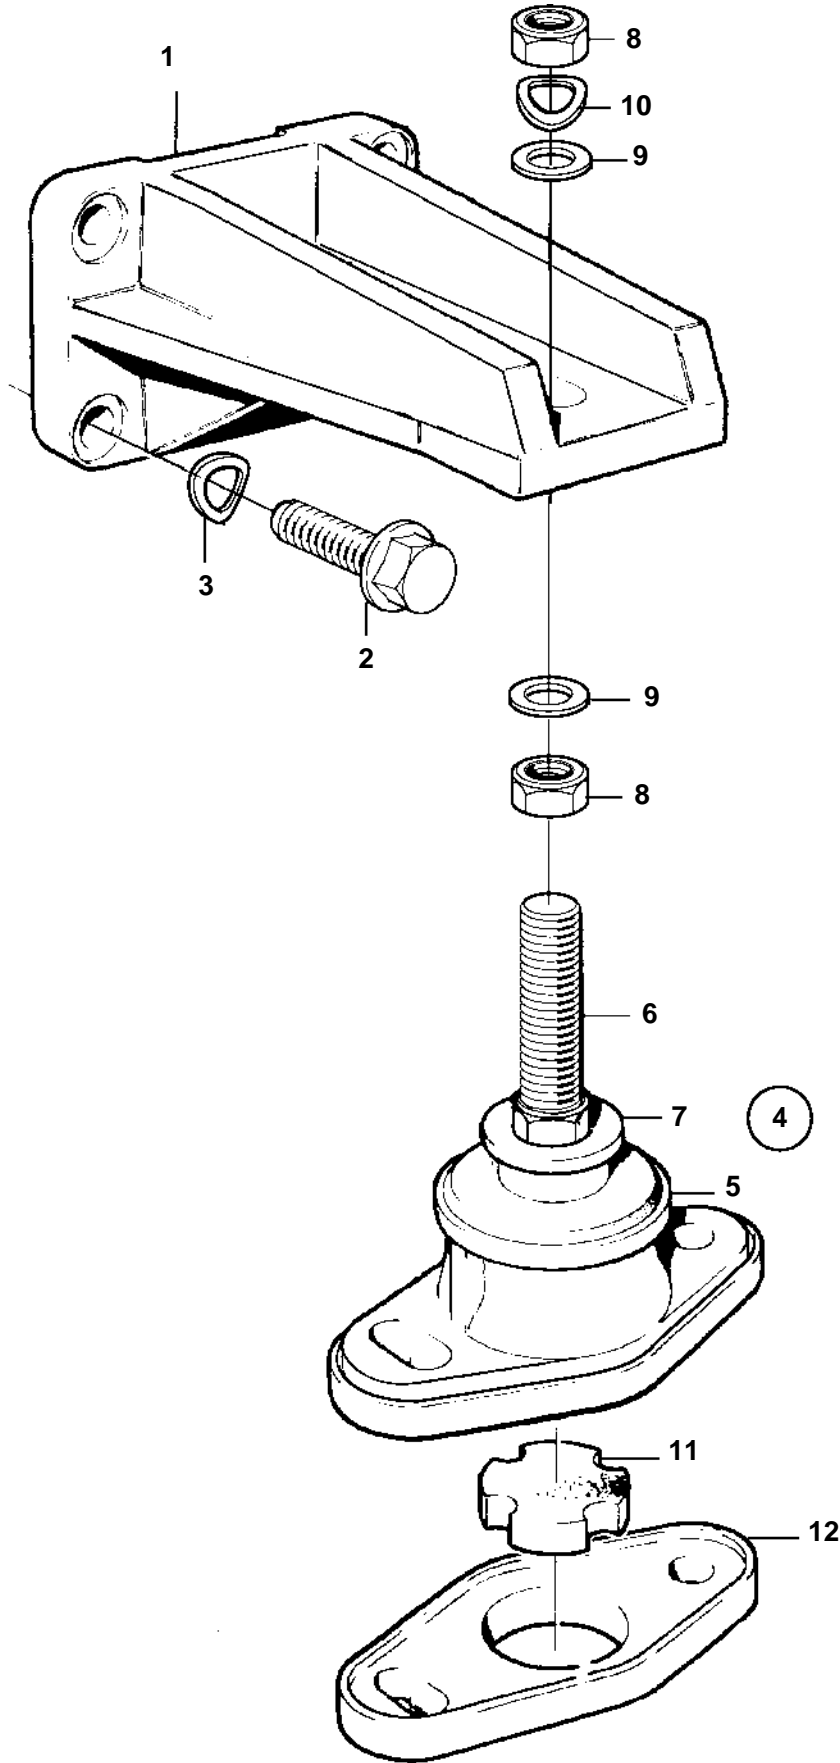

KAD42B

KAD42B

REF	PART NO.	QTY	DESCRIPTION	NOTES
1	860953	2	Engine bracket	
2	965192	7	Flange screw	STD. L=40mm
	965192	6	Flange screw	P.S L = 40mm
	965193	1	Screw	STD L=50mm
	965193	1	Screw	P.S L = 50mm
	946473	1	Flange screw	P.S L = 90mm
3	940280	8	Spring washer	
4	876596	2	Rubber element	
5		2		
6	860950	2	· Adjuster screw	
7	843298	2	· Washer	
8	955806	4	Nut	
9	955901	2	Washer	D=34mm
	978991	2	Washer	D=40mm
10	941913	2	· Spring washer	
11	843299	2	Rubber disc	
12	843286	2	Base	