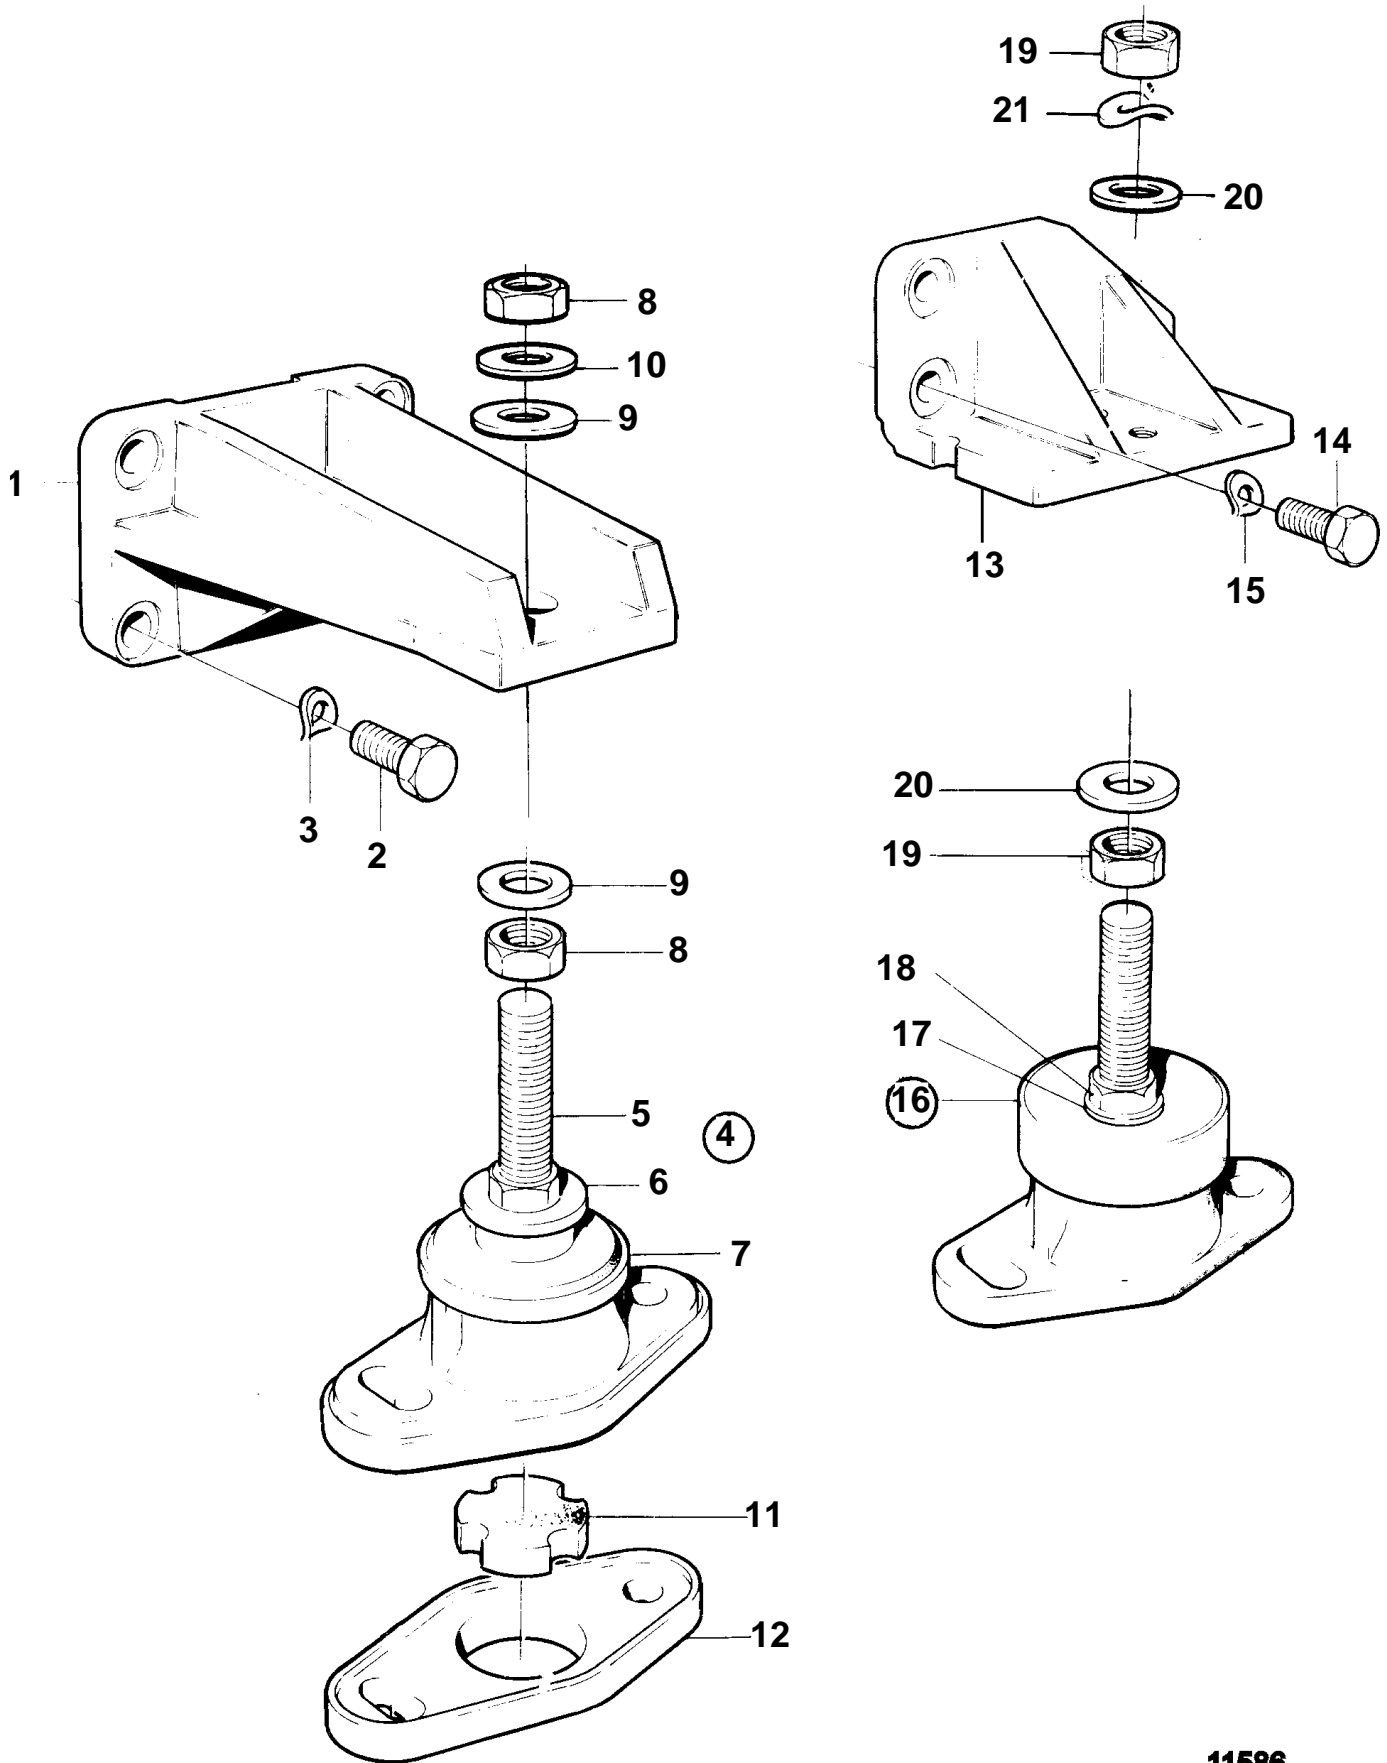

KAD42B

KAD42B

REF	PART NO.	QTY	DESCRIPTION	NOTES
1	860953	2	Engine bracket	
2	965192	7	Flange screw	L=40mm
	965193	1	Screw	L=50mm
3	940280	8	Spring washer	
4	876596	2	Rubber element	
5	860950	2	· Adjuster screw	
6	843298	2	· Washer	
7	843323	2	· Rubber element	
8	955806	4	Nut	
9	955901	2	Washer	D=34mm
	978991	2	Washer	D=40mm
10	941913	2	Spring washer	
11	843299	2	Rubber disc	
12	843286	2	Base	
13	860952	1	Engine bracket	P
	860954	1	Engine bracket	S.B
14	966343	4	Screw	L=35mm
	965226	2	Flange screw	L=45mm
15	940280	4	Spring washer	
16	876597	2	Rubber element	
17	955900	2	· Washer	
18	860950	2	· Adjuster screw	
19	955806	4	· Nut	
20	955901	2	Washer	D=34mm
	978991	2	Washer	D=40mm
21	941913	2	Spring washer	