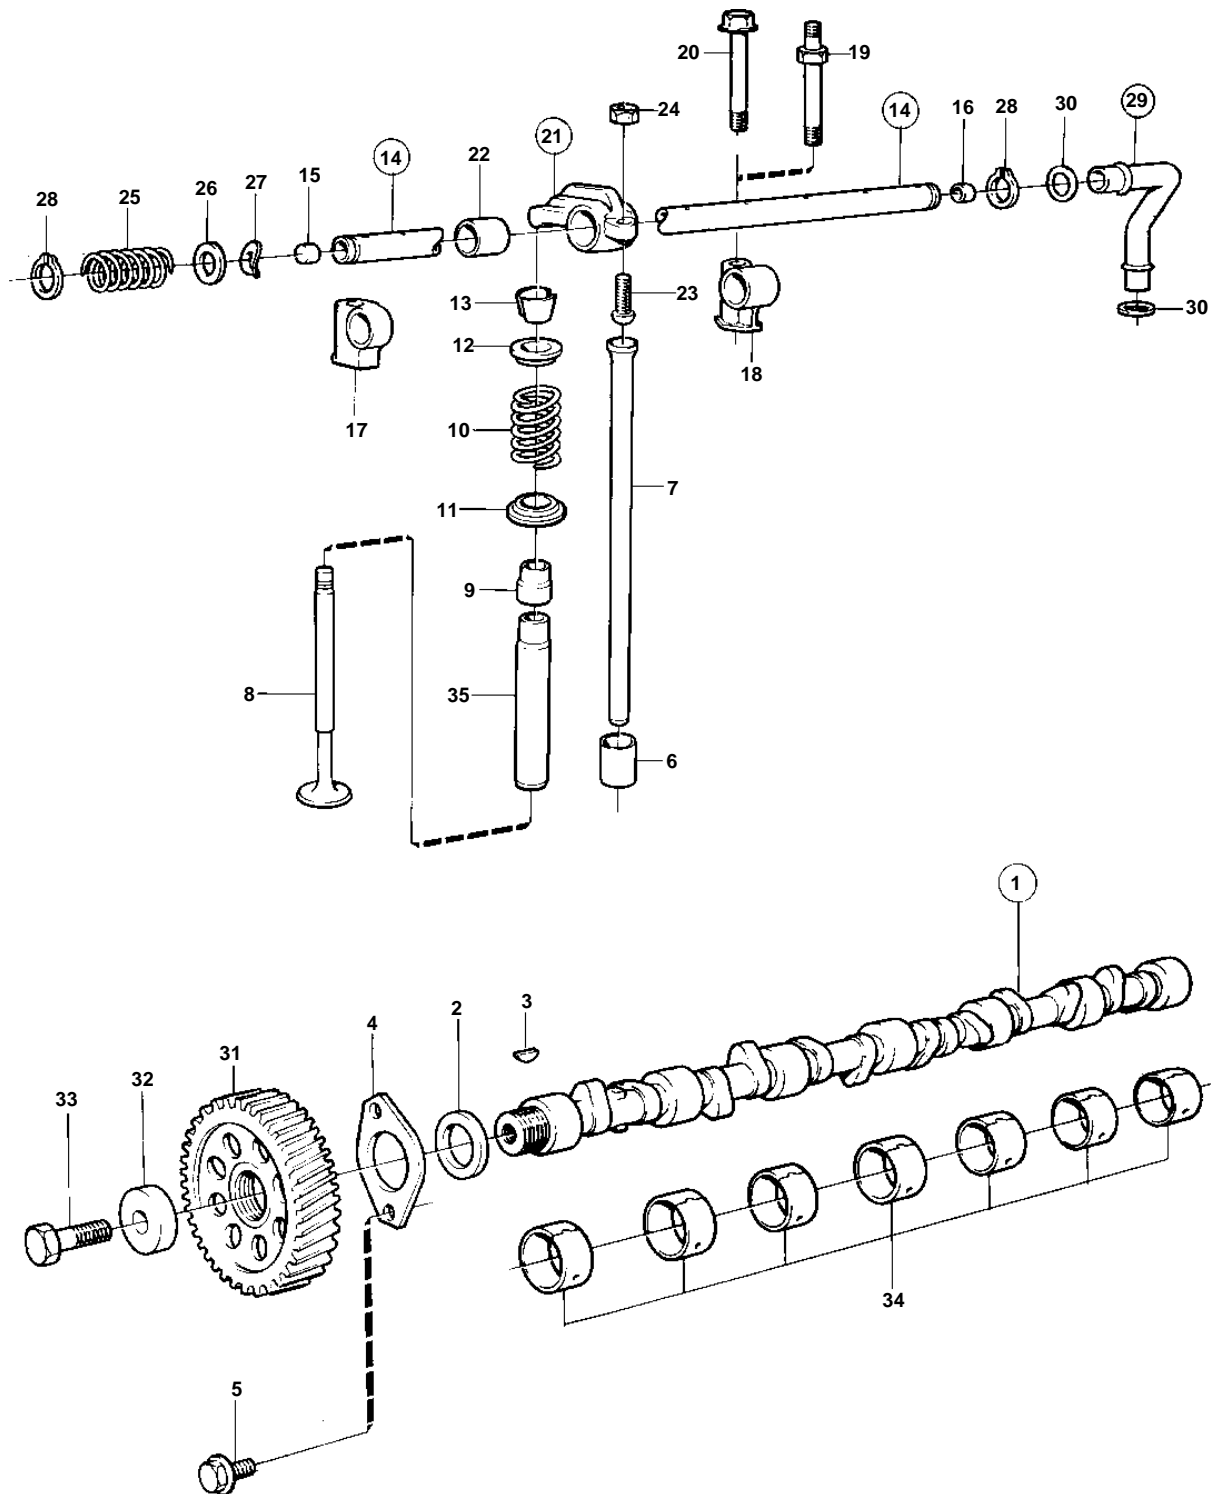

TAMD42B, KAMD42B, KAD42B

10611

TAMD42B, KAMD42B, KAD42B

REF	PART NO.	QTY	DESCRIPTION	NOTES
1	860678	1	Camshaft	
2	1542221	1	· Spacer washer	
3	910116	1	· Key	
4	838992	1	Thrust washer	
5	946440	2	Flange screw	
6	1542208	12	Lifter	
7	838636	12	Push rod	
8	838637	6	Inlet valve, intake	
	838638	6	Exhaust valve, exhaust	
9	859171	12	Valve stem seal	
10	1545198	12	Valve spring	
11	1332137	12	Valve spring washer	
12	838639	12	Spring washer	
13	1677875	24	Valve collet	
14	838643	1	Rocker arm shaft	
15	955083	1	· Cap plug	
16	840444	1	· Sleeve	
17	838726	1	Bearing bracket	
18	838647	5	Bearing bracket	
19	838732	4	Stud	
20	965188	2	Screw	
21	418301	6	Rocker arm	NO 1,3,5,7,9,11
	418298	6	Rocker arm	NO 2,4,6,8,10,12
22	418297	12	· Bushing	
23	418286	12	· Ball stud	
24	921781	12	· Nut	
25	411139	5	Spring	
26	840686	2	Washer	
27	400722	2	Washer	
28	914456	2	Lock ring	
29	860686	1	Intermediate pipe	
30	969198	2	· O-ring	
31	1542034	1	Gear	
32	1542223	1	Washer	
33	965193	1	Screw	
34	1542067	7	Bushing	
35	419653	12	Valve guide	