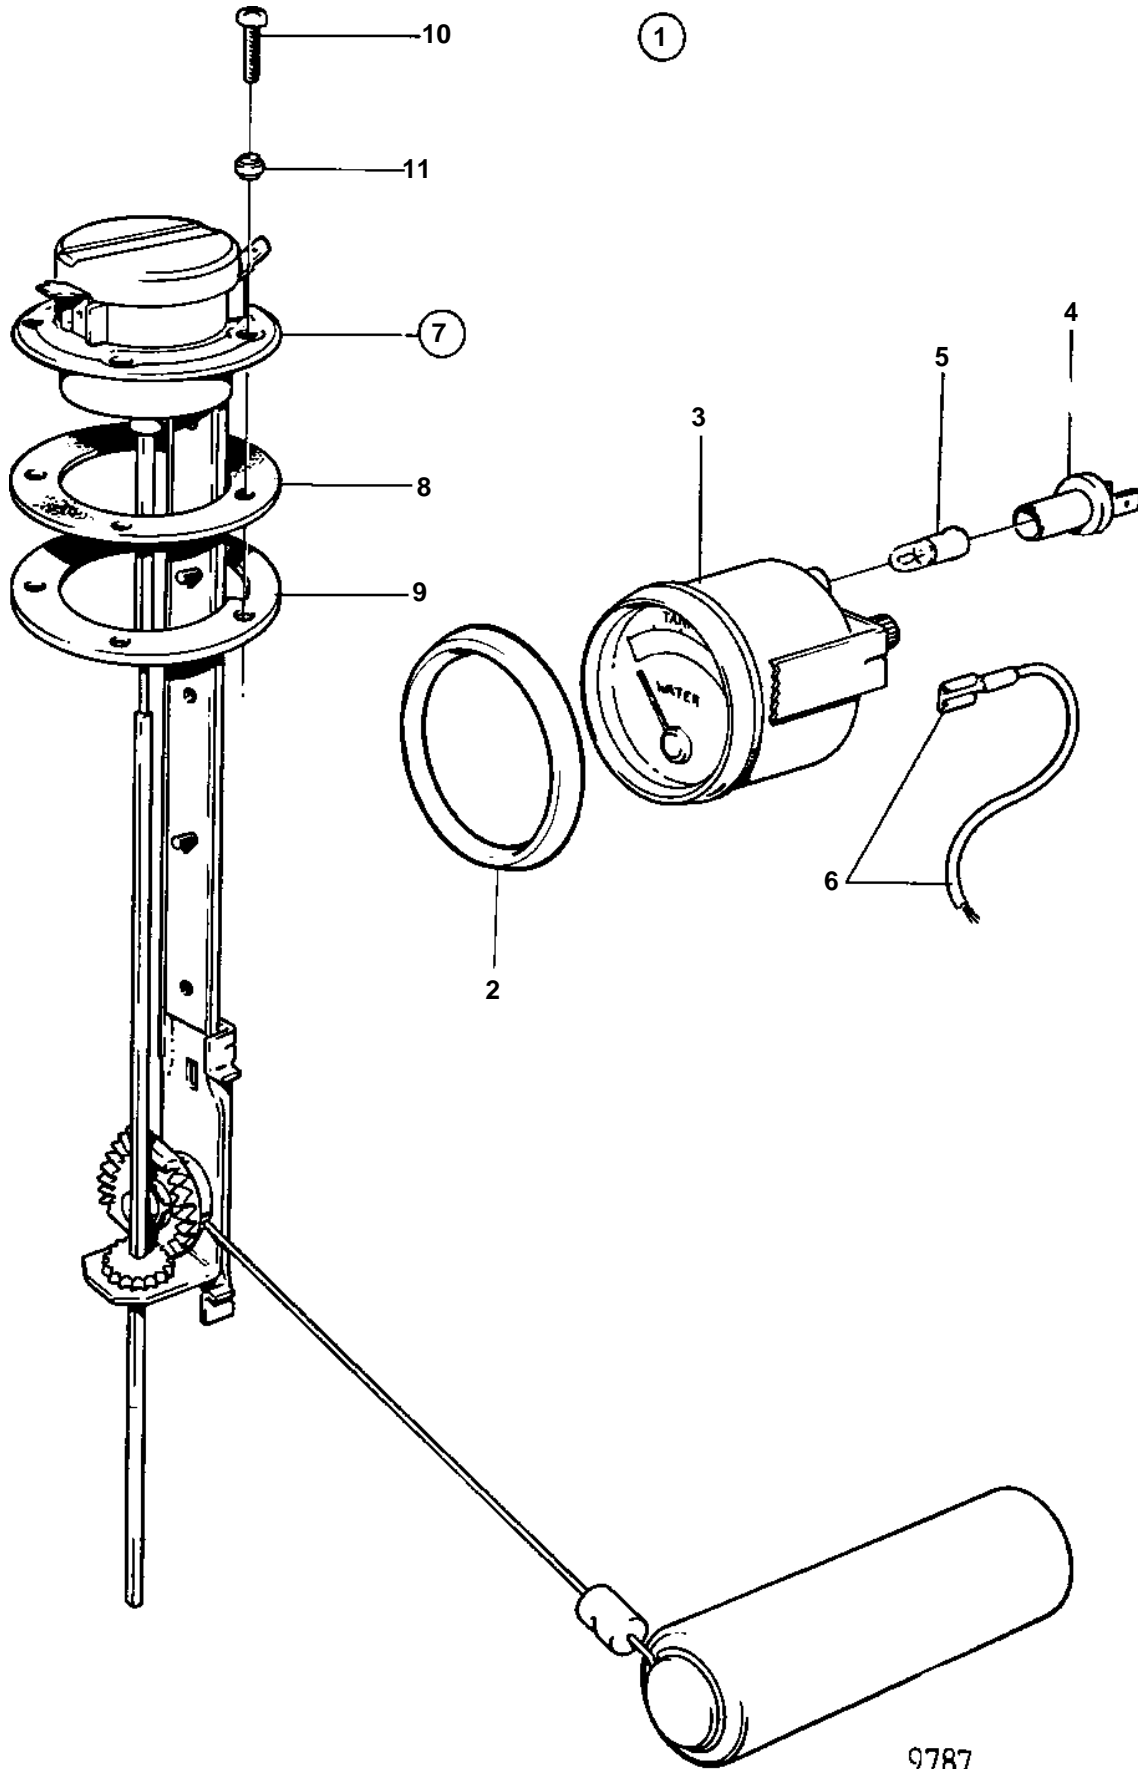

COMMON

COMMON

REF	PART NO.	QTY	DESCRIPTION	SEE SEC.	NOTES
1	1140461	1	Fuel gauge kit		(858879)
2	858643	1	• Front ring		
3	863940	1	• Fuel gauge		
4	863945	2	• • Bulb socket		For instrument of earlier production should white bulb 19923 and socket 808175 be mounted.
5	863946	2	• • Bulb		RED. For instrument of earlier production should white bulb 19923 and socket 808175 be mounted.
6		X	• Cables and terminals	124	
7	837999	1	• Tank sensor		
8	89865	1	• • Gasket		
9	834480	1	• • Flange		
10	956078	4	• • Screw		
	956081	1	• • Screw		
11	834481	5	• • Gasket		