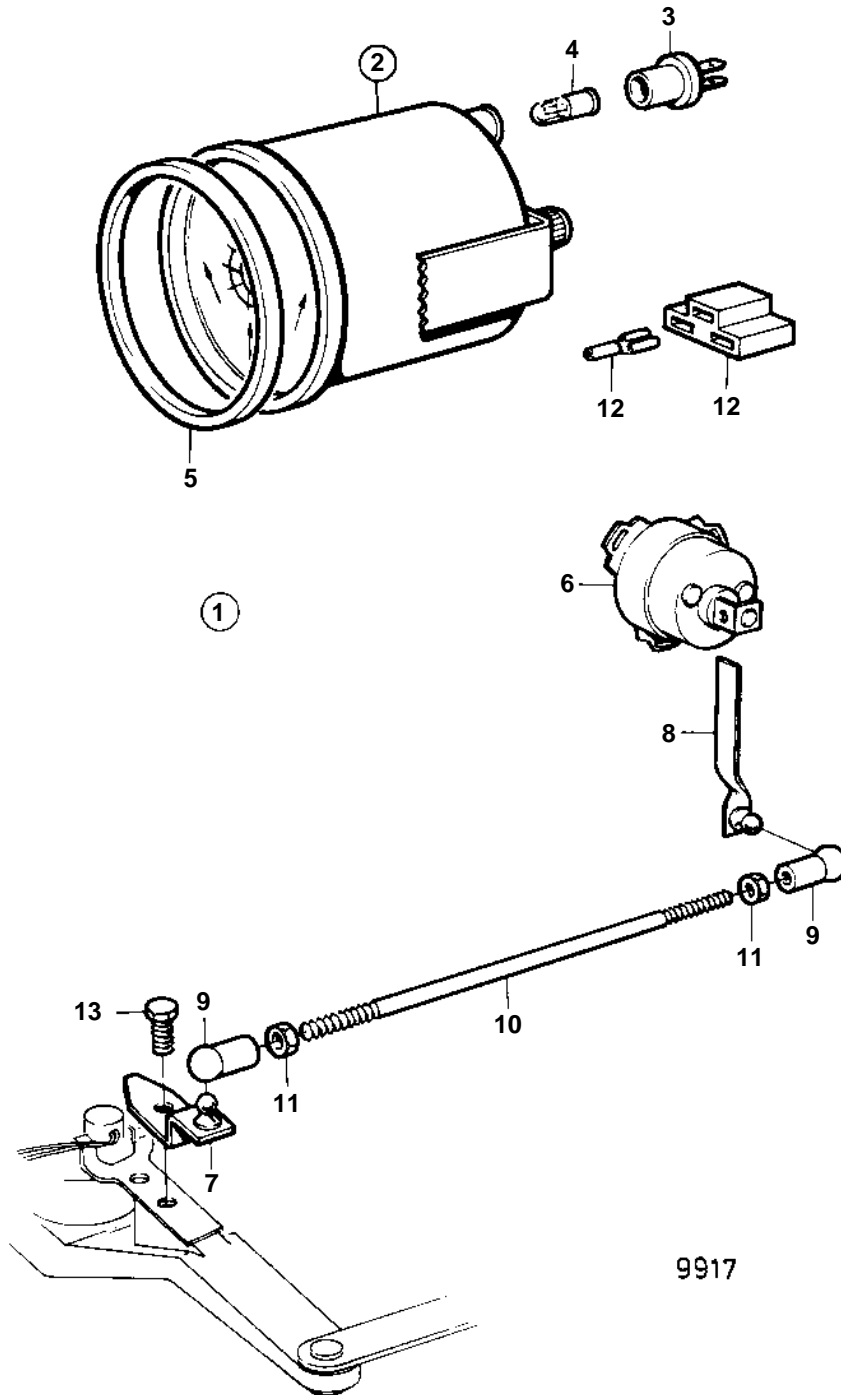

COMMON

9917

COMMON

REF	PART NO.	QTY	DESCRIPTION	SEE SEC.	NOTES
1	1140463	1	Rudder indicator kit		
2	863944	1	· Rudder indicator		
3	863945	1	· · Bulb socket		
4	863946	1	· · Bulb		RED
5	858643	1	· Front ring		
6	837772	1	· Position sensor		
7	853176	1	· Bracket		
8	853177	1	· Lever		
9	946704	1	· Ball socket		Left hand threads.
	946703	1	· Ball socket		Right hand threads.
10	943549	1	· Control rod		
11	942836	1	· Nut		Left hand threads.
	955780	1	· Nut		Right hand threads.
12		X	· Cables and terminals	124	
13	940199	1	Screw		