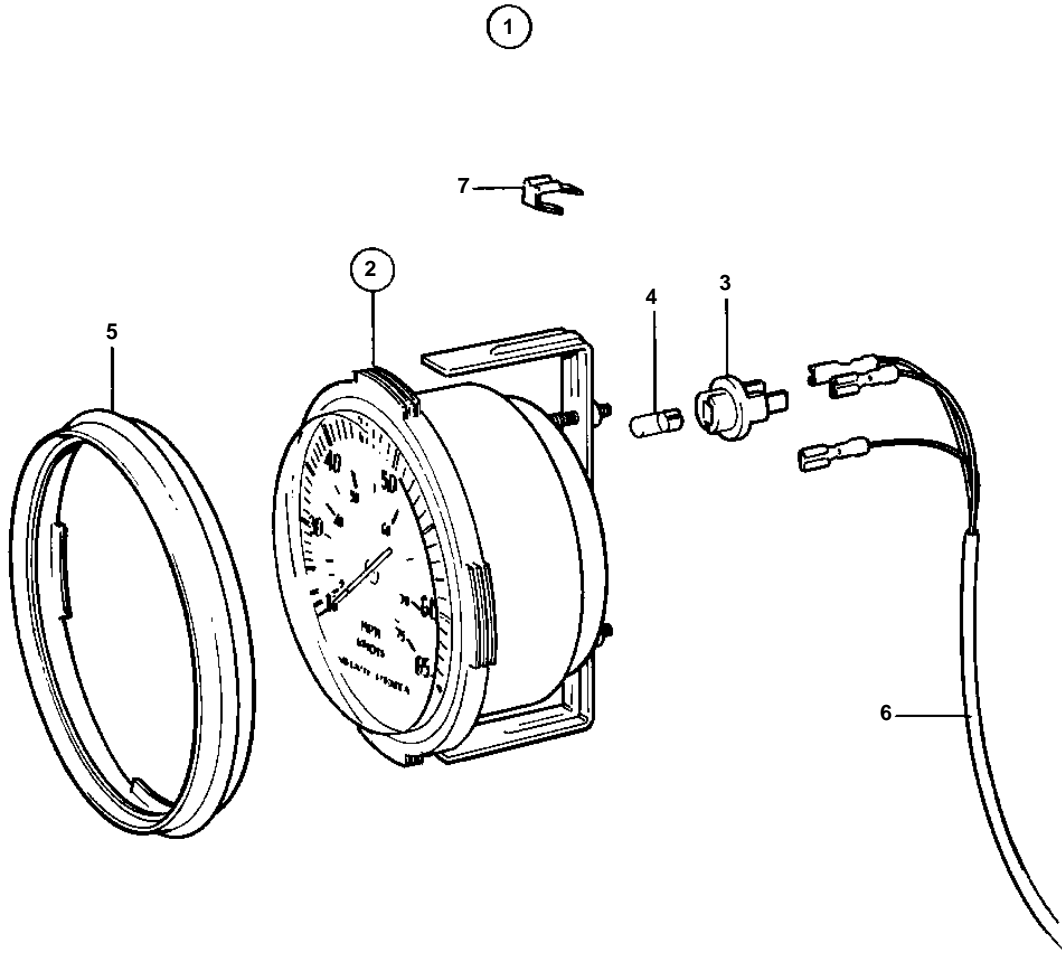

COMMON

11547

COMMON

| REF | PART NO. | QTY | DESCRIPTION |
|-----|----------|-----|------------------|
| 1 | 1140433 | 1 | Pressure log kit |
| 2 | 856810 | 1 | · Pressure log |
| 3 | 863945 | 1 | · · Bulb socket |
| 4 | 863946 | 1 | · · Bulb |
| 5 | 856805 | 1 | · Front ring |
| 6 | 856865 | 1 | · Cable kit |
| 7 | 943950 | 1 | · Cable terminal |
| 8 | 856818 | 1 | · Connector kit |