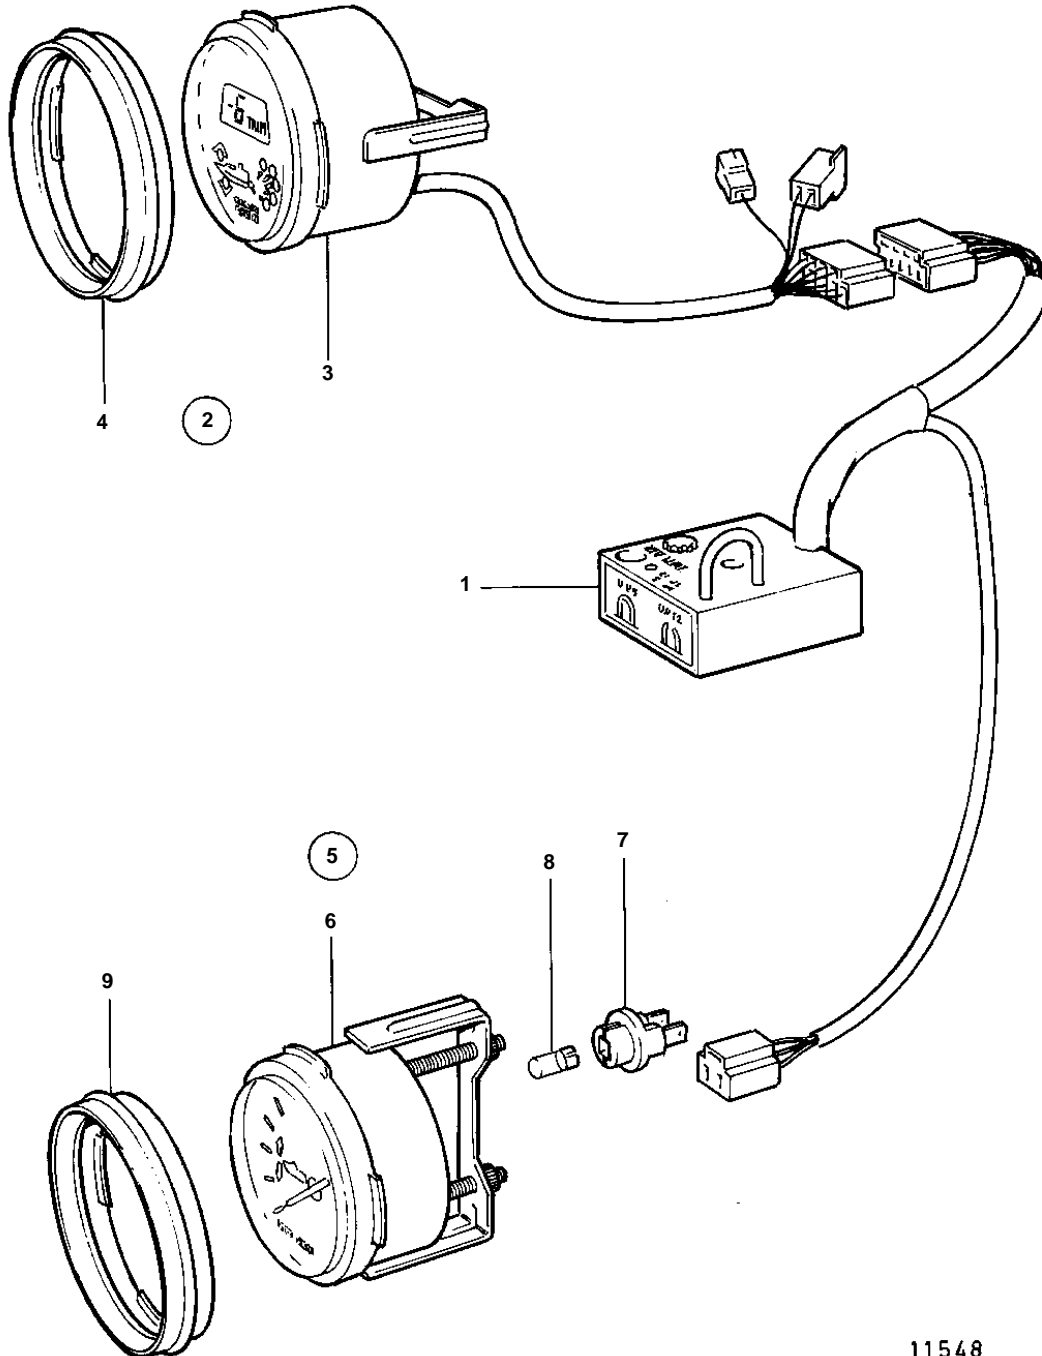

COMMON

11548

COMMON

REF	PART NO.	QTY	DESCRIPTION	NOTES
1	873226	1	Control unit	
2		1	Trim gauge	DIGITAL
3	872498	1	• Trim gauge	
4	858643	1	• Front ring	
5	873136	1	Trim gauge	ANALOG
6	857449	1	• Instrument	NS
7	863945	1	• Bulb socket	
8	863946	1	• Bulb	
9	858643	1	• Front ring	