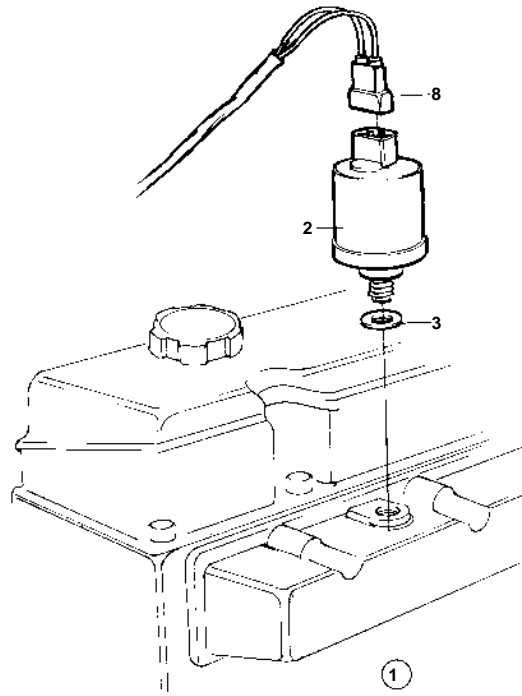

COMMON

11554

COMMON

REF	PART NO.	QTY	DESCRIPTION	NOTES
1	872314	1	Turbo pressure gauge	
2	866837	1	· Pressure sensor	0-3bar
3	957181	1	· Gasket	
4	858643	1	· Front ring	
5	872195	1	· Turbo pressure gauge	(872195)
6	863946	1	· · Bulb	
7	863945	1	· · Bulb socket	
8		X	· Cables and terminals	