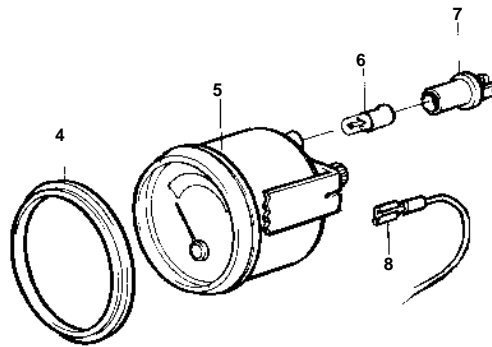

COMMON

11554

COMMON

REF	PART NO.	QTY	DESCRIPTION	NOTES
1	872314	1	Turbo pressure gauge	
2	866837	1	· Pressure sensor	0-3bar
3	957181	1	· Gasket	
4	858643	1	· Front ring	
5	872195	1	· Turbo pressure gauge	(872195)
6	863946	1	· · Bulb	
7	863945	1	· · Bulb socket	
8		X	· Cables and terminals	