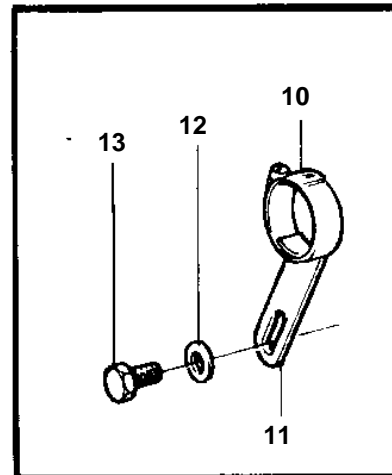

COMMON

15310

COMMON

REF	PART NO.	QTY	DESCRIPTION	NOTES
1	858588	1	Vacuum valve kit	
2	828534	1	· Vacuum valve	
3	828533	1	· · Upper section	
4	828264	2	· · Diaphragm	Included in overhaul kit.. Only 1 ea as spare part
5	828424	2	· · Gasket	Included in overhaul kit.. Only 1 ea as spare part
6	828266	1	· · Lower section	
7	947282	2	· · Gasket	Included in overhaul kit.. Only 1 ea as spare part
8	828501	1	· Branch pipe	
9	853548	4	· Hose clamp	
10	943473	1	· Hose clamp	
11	843747	1	· Anchorage	
12	960141	1	· Washer	
13	940142	1	· Screw	
14	952972	X	Rubber hose	
15	875738	1	Repair kit	