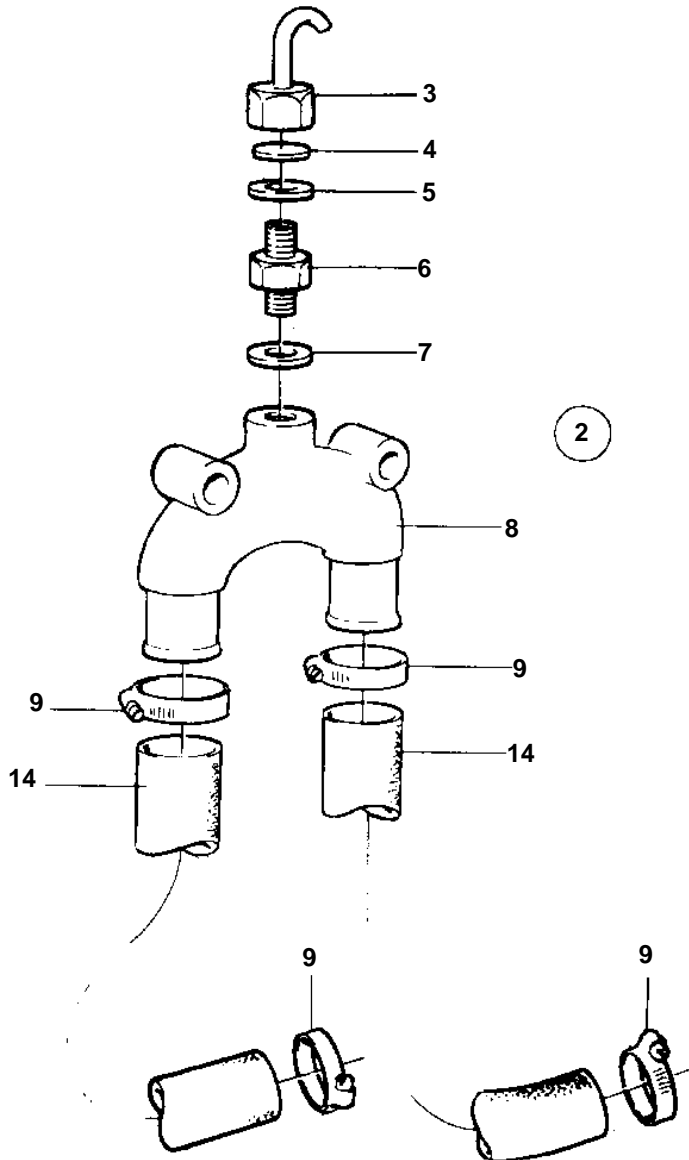

COMMON

15310

COMMON

REF	PART NO.	QTY	DESCRIPTION	NOTES
1	858588	1	Vacuum valve kit	
2	828534	1	· Vacuum valve	
3	828533	1	· · Upper section	
4	828264	2	· · Diaphragm	Included in overhaul kit.. Only 1 ea as spare part
5	828424	2	· · Gasket	Included in overhaul kit.. Only 1 ea as spare part
6	828266	1	· · Lower section	
7	947282	2	· · Gasket	Included in overhaul kit.. Only 1 ea as spare part
8	828501	1	· Branch pipe	
9	853548	4	· Hose clamp	
10	943473	1	· Hose clamp	
11	843747	1	· Anchorage	
12	960141	1	· Washer	
13	940142	1	· Screw	
14	952972	X	Rubber hose	
15	875738	1	Repair kit	