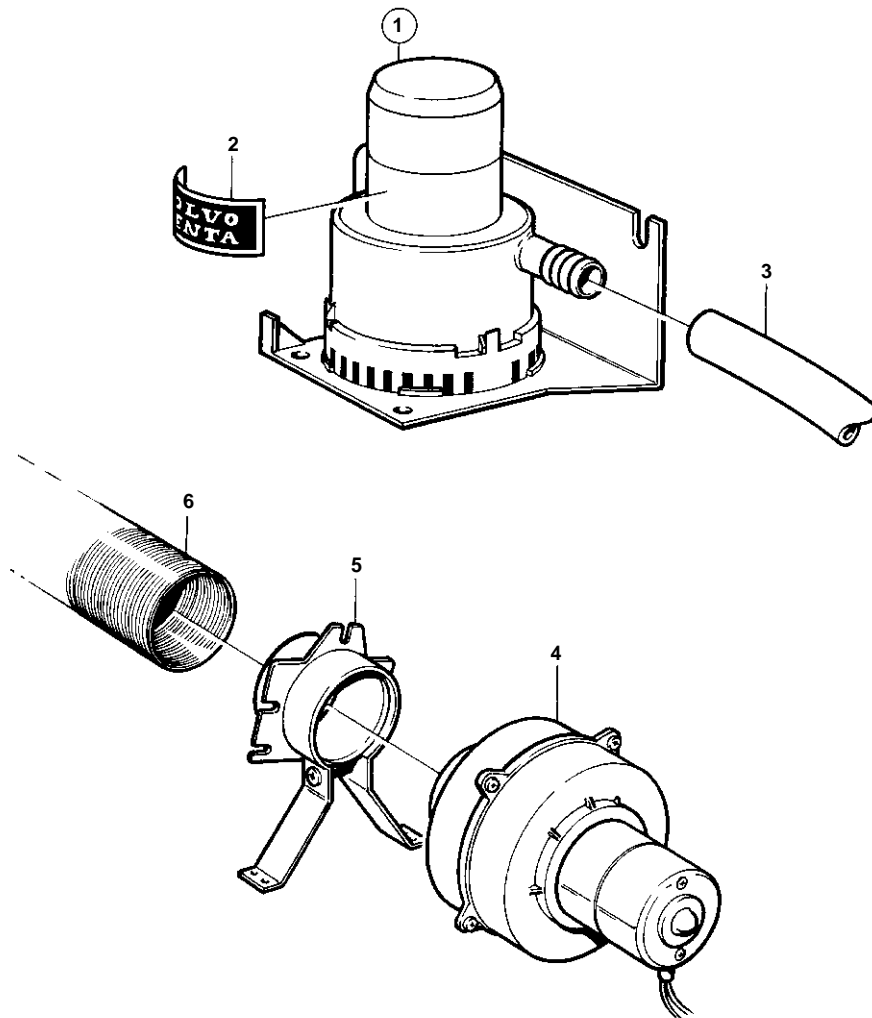

COMMON

9650

**COMMON**

REF	PART NO.	QTY	DESCRIPTION	NOTES
1	828763	1	Bilge pump	
2		1	· Decal	
3	952969	X	Rubber hose	
4		1	Fan	
5	828798	1	Flange	
6	828807	1	Ventilation hose	L=5000mm