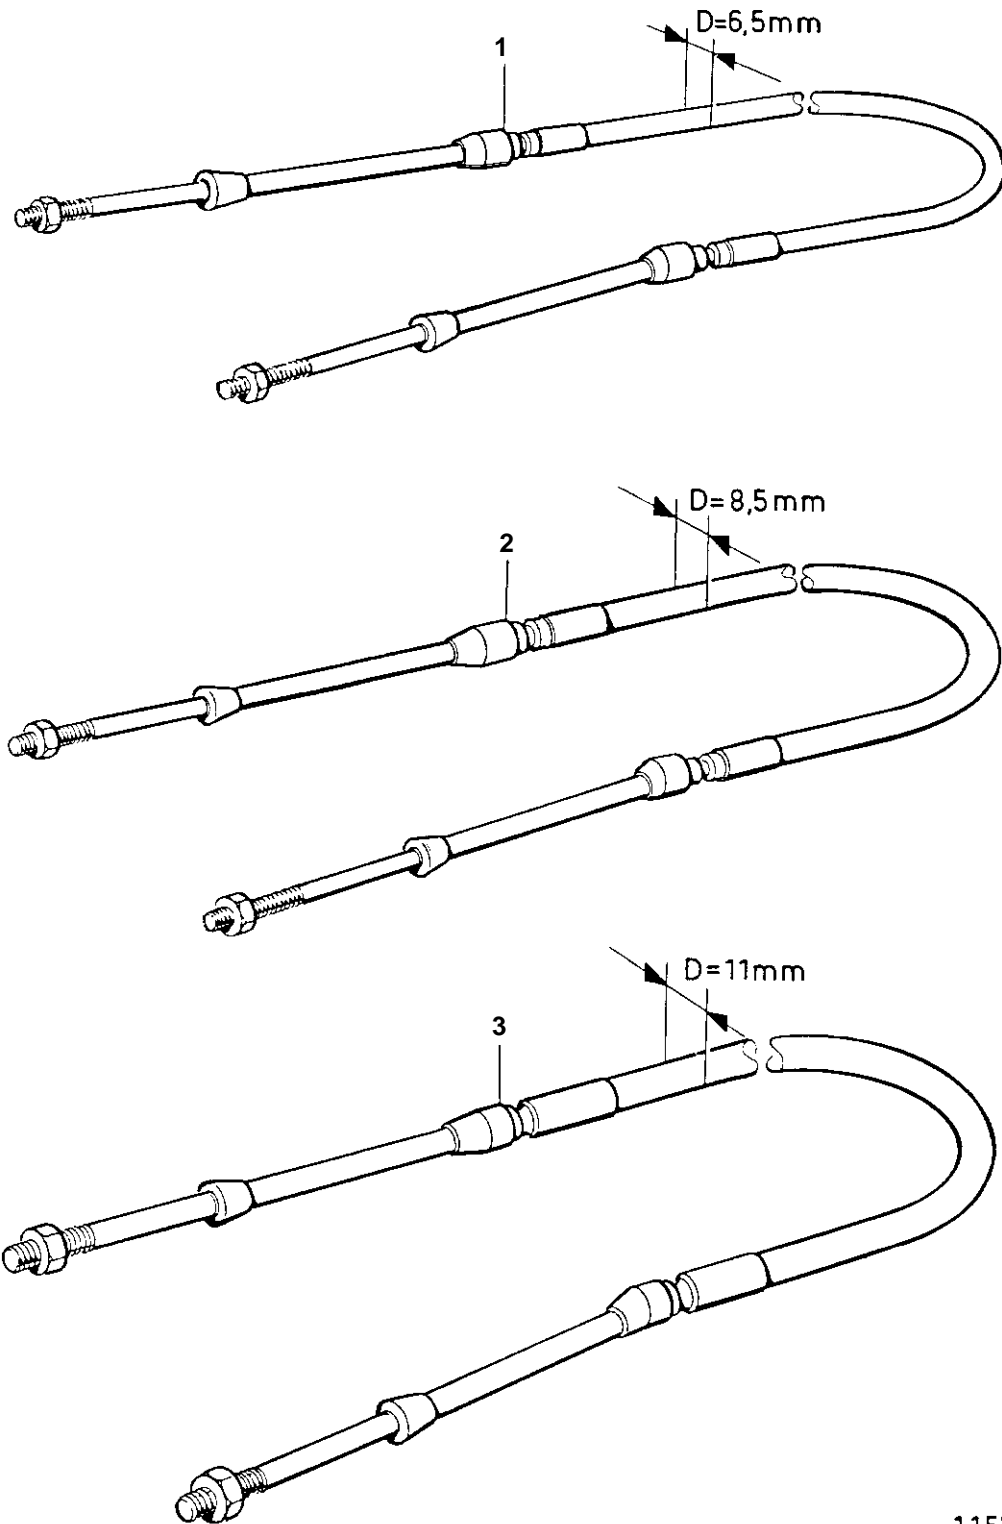

COMMON

11576

COMMON

REF	PART NO.	QTY	DESCRIPTION	NOTES
2	1140171	1	Control cable	L=1,00m
	1140172	1	Control cable	L=1,25m
	1140173	1	Control cable	L=1,50m
	1140174	1	Control cable	L=1,75m
	1140175	1	Control cable	L=2,00m
	1140176	1	Control cable	L=2,25m
	1140177	1	Control cable	L=2,50m
	1140178	1	Control cable	L=2,75m
	1140179	1	Control cable	L=3,00m
	1140180	1	Control cable	L=3,25m
	1140181	1	Control cable	L=3,50m
	1140182	1	Control cable	L=3,75m
	1140183	1	Control cable	L=4,00m
	1140184	1	Control cable	L=4,25m
	1140185	1	Control cable	L=4,50m
	1140186	1	Control cable	L=4,75m
	1140187	1	Control cable	L=5,00m
	1140188	1	Control cable	L=5,25m
	1140189	1	Control cable	L=5,50m
	1140190	1	Control cable	L=5,75m
	1140191	1	Control cable	L=6,00m
	1140192	1	Control cable	L=6,25m
	1140193	1	Control cable	L=6,50m
	1140194	1	Control cable	L=6,75m
	1140195	1	Control cable	L=7,00m
	1140196	1	Control cable	L=7,25m
	1140197	1	Control cable	L=7,50m
	1140198	1	Control cable	L=7,75m
	1140199	1	Control cable	L=8,00m
	1140200	1	Control cable	L=8,50m
	1140201	1	Control cable	L=9,00m
	1140202	1	Control cable	L=9,50m
	1140203	1	Control cable	L=10,00m
	1140204	1	Control cable	L=10,50m
	1140205	1	Control cable	L=11,00m
	1140206	1	Control cable	L=11,50m
	1140207	1	Control cable	L=12,00m
	1140208	1	Control cable	L=12,50m
	1140209	1	Control cable	L=13,00m