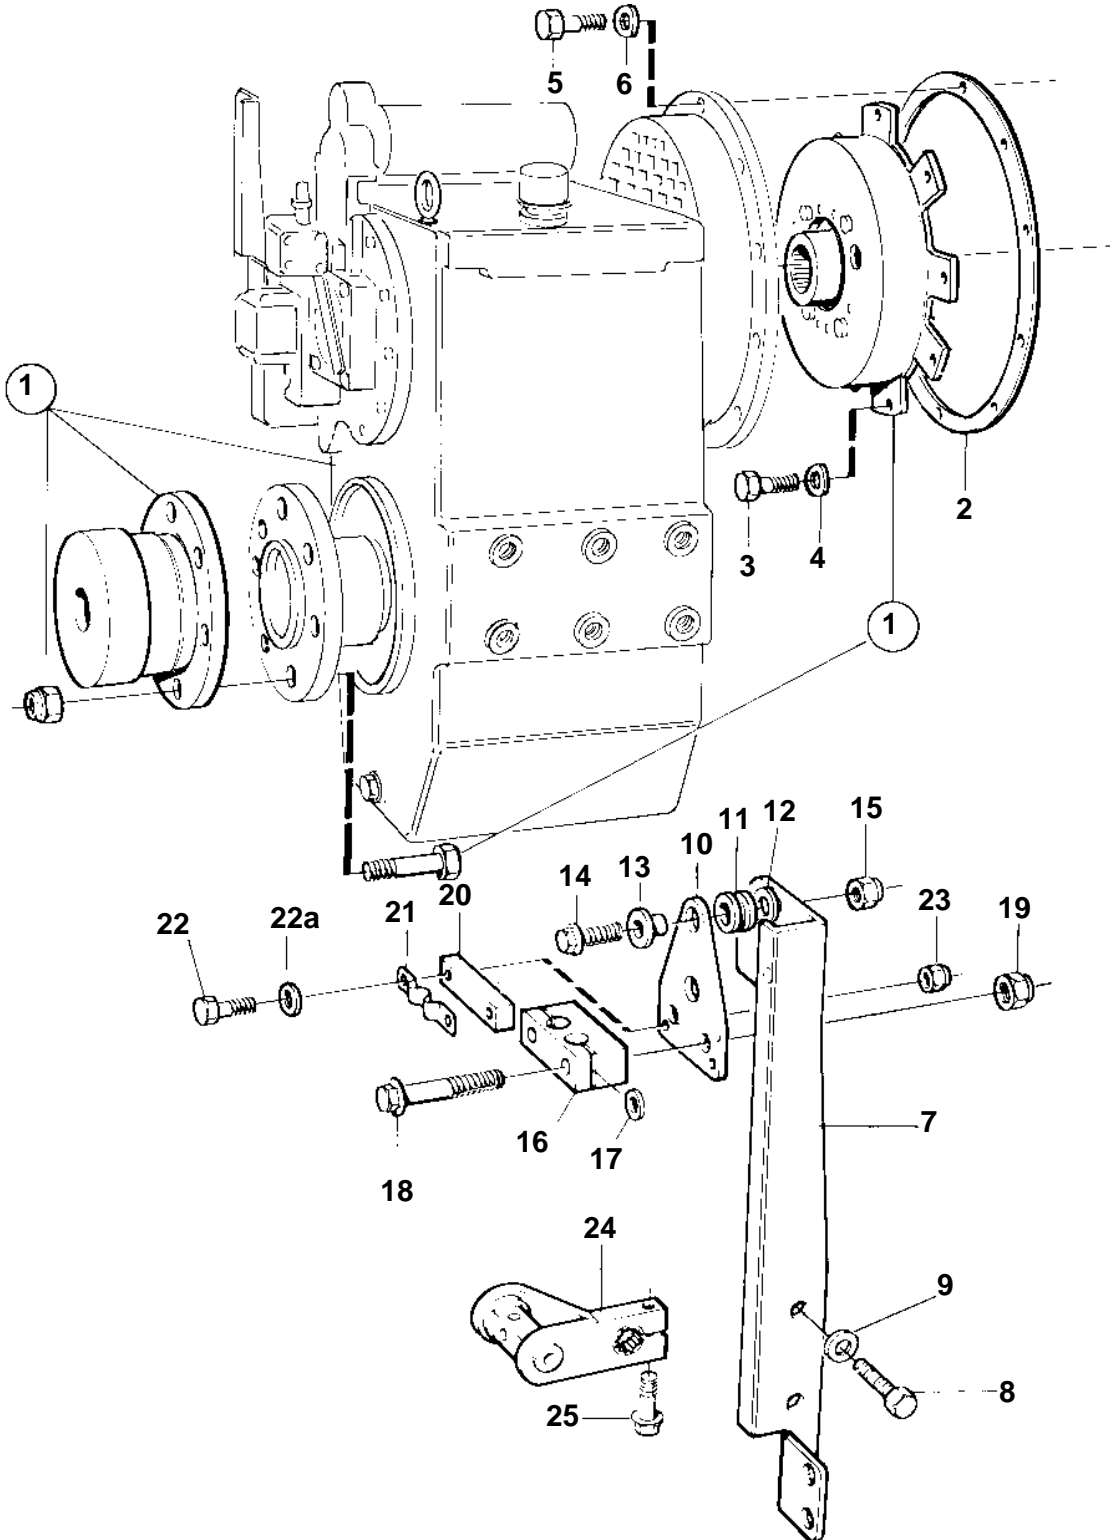

TAMD165C-A, TAMD165A-A

16377

TAMD165C-A, TAMD165A-A

REF	PART NO.	QTY	DESCRIPTION	NOTES
1		1	Reversing gear	RATIO 3.07:1
		1	Reversing gear	RATIO 3.50:1
		1	Reversing gear	RATIO 4.04:1
		1	Reversing gear	RATIO 4.52:1
		1	Reversing gear	RATIO 5.05:1
		1	Reversing gear	RATIO 6.00:1
2	862661	1	Gasket	
3	955560	8	Screw	
4	940280	8	Spring washer	
5	940134	12	Screw	
6	941909	12	Spring washer	
7	863603	1	Bracket	
8	955523	2	Screw	
9	941907	2	Spring washer	
10	1140270	1	Bracket	
11	824834	2	Bushing	
12	960140	2	Washer	
13	824830	2	Spacer sleeve	
14	947542	2	Screw	
15	963105	2	Nut	
16	1140271	1	Anchorage	
17	955894	1	Washer	
18	948217	2	Flange screw	
19	963106	2	Nut	
20	1140272	1	Spacer	
21	850182	1	Cable attachment	
22	956081	2	Screw	(955249)
22A	940090	2	Washer	
23	963104	2	Nut	
24	863600	1	Lever	
25	947542	1	Screw	