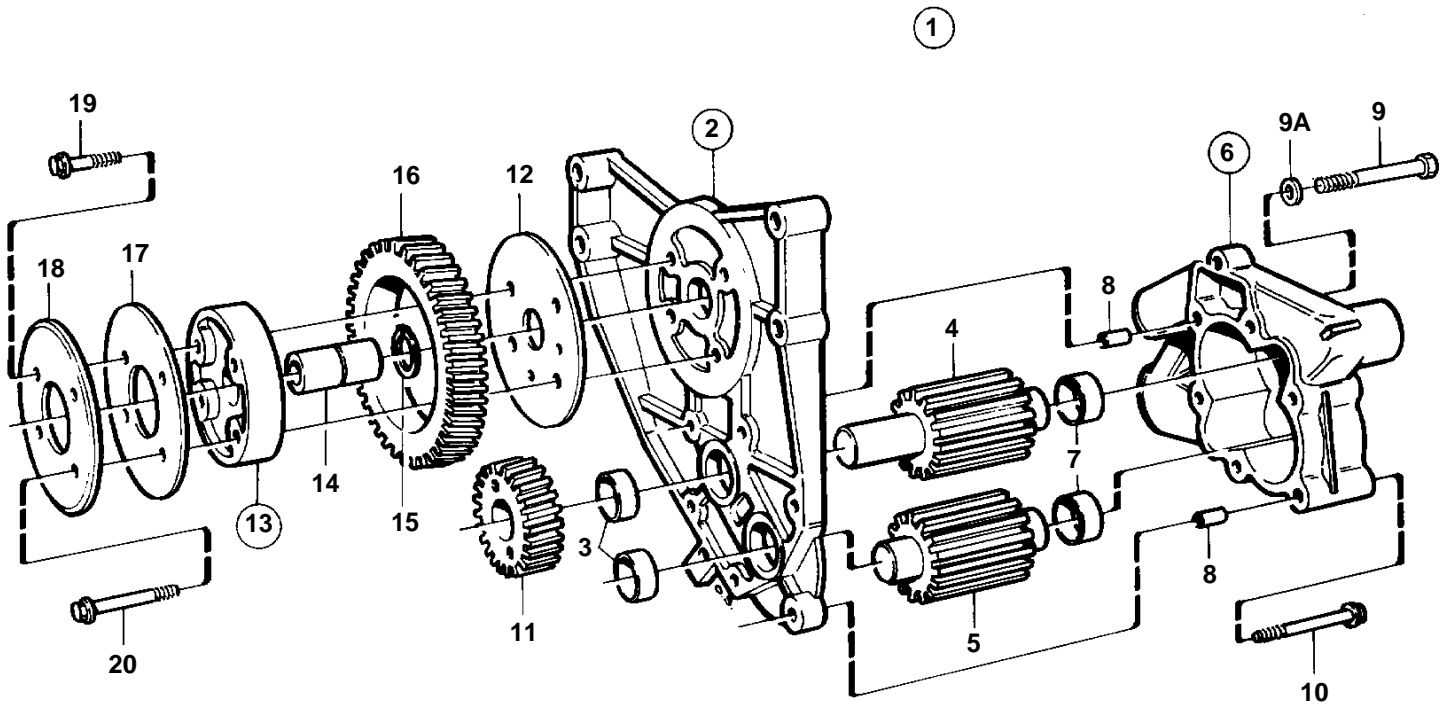

TAMD165C-A, TAMD165A-A, TAMD165P-A

15183

TAMD165C-A, TAMD165A-A, TAMD165P-A

REF	PART NO.	QTY	DESCRIPTION	NOTES
1	1556730	1	Oil pump	
2	1543965	1	· Bracket	
3		2	· · Bushing	Included in overhaul kit.
4		1	· Shaftwith gear	Included in overhaul kit.
5		1	· Shaftwith gear	Included in overhaul kit.
6	1556019	1	· Oil pump housing	
7		2	· · Bushing	Included in overhaul kit.
8	401146	2	· · Guide sleeve	
9	100223	3	· Screw	
9A	941907	3	· Spring washer	
10	965183	3	· Flange screw	
11	1556097	1	· Drive gear	Can only be used together with set 276871.
12	1543598	1	· Thrust washer	
13	1543799	1	· Spindle	
14	1543597	1	· · Pin	
15	914459	1	· · Lock ring	
16	1543450	1	· Gear	
17	1543900	1	· Thrust washer	
18	1543901	1	· Bearing shield	
19	965186	3	· Flange screw	
20	965188	1	· Screw	
21	276871	1	Repair kit	Can only be used together with drive gear 1556097.