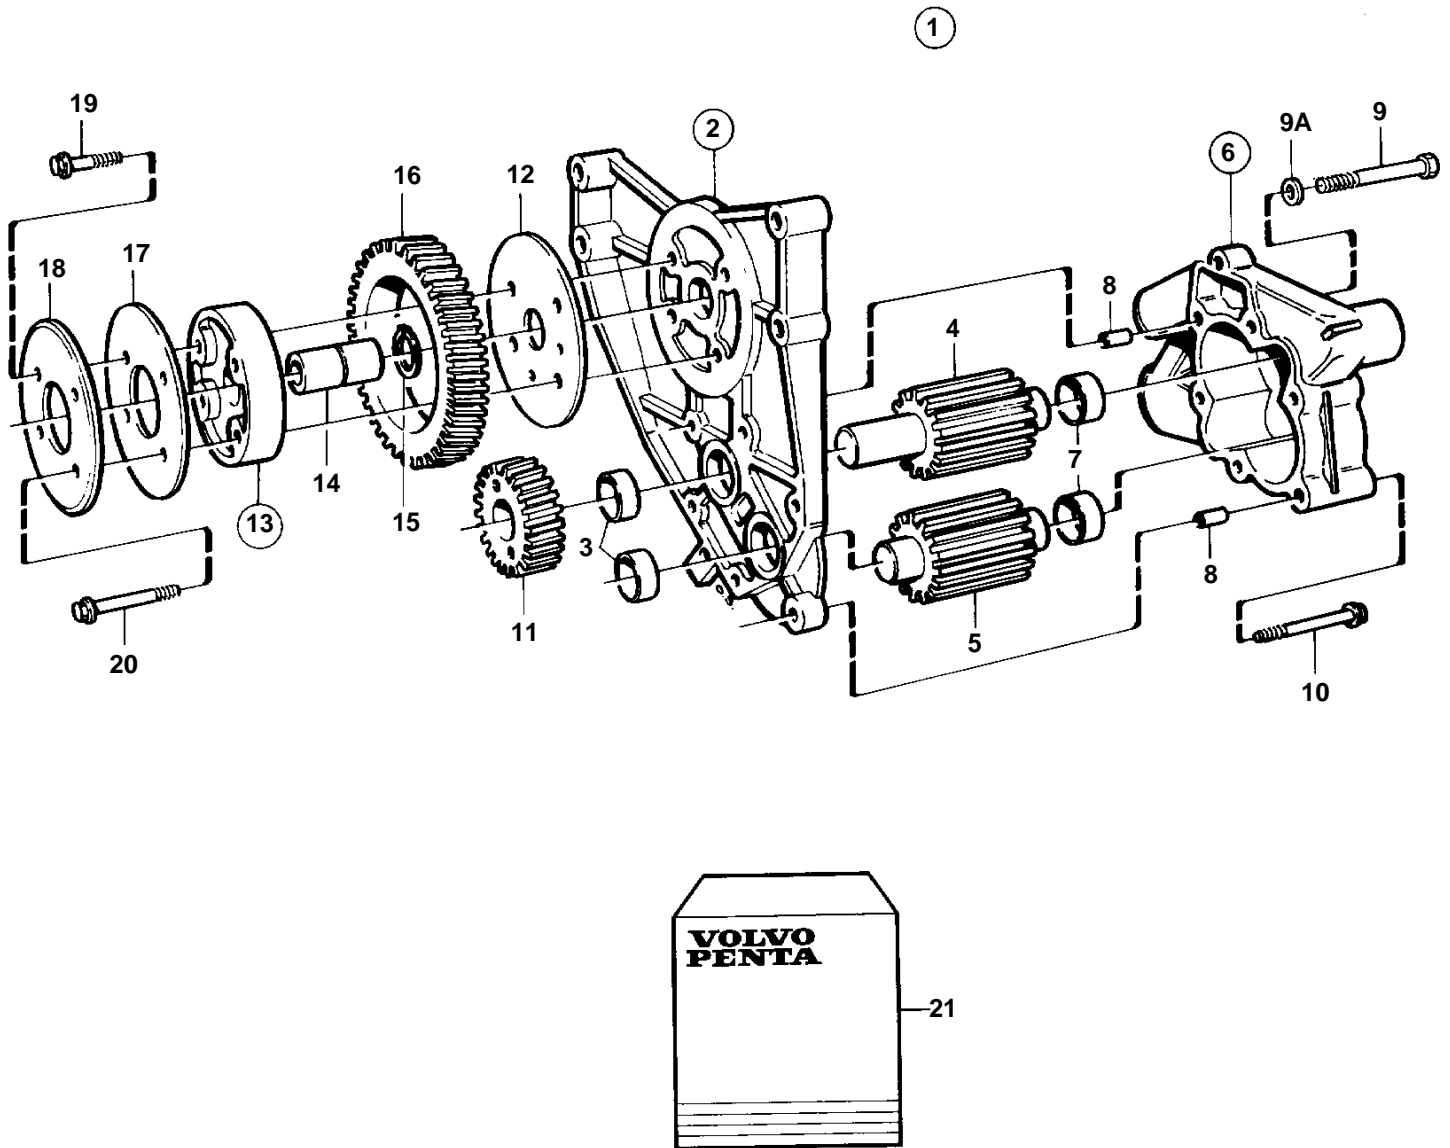

TAMD165C-A, TAMD165A-A, TAMD165P-A

15183

TAMD165C-A, TAMD165A-A, TAMD165P-A

REF	PART NO.	QTY	DESCRIPTION	NOTES
1	1556730	1	Oil pump	
2	1543965	1	· Bracket	
3		2	· · Bushing	Included in overhaul kit.
4		1	· Shaftwith gear	Included in overhaul kit.
5		1	· Shaftwith gear	Included in overhaul kit.
6	1556019	1	· Oil pump housing	
7		2	· · Bushing	Included in overhaul kit.
8	401146	2	· · Guide sleeve	
9	100223	3	· Screw	
9A	941907	3	· Spring washer	
10	965183	3	· Flange screw	
11	1556097	1	· Drive gear	Can only be used together with set 276871.
12	1543598	1	· Thrust washer	
13	1543799	1	· Spindle	
14	1543597	1	· · Pin	
15	914459	1	· · Lock ring	
16	1543450	1	· Gear	
17	1543900	1	· Thrust washer	
18	1543901	1	· Bearing shield	
19	965186	3	· Flange screw	
20	965188	1	· Screw	
21	276871	1	Repair kit	Can only be used together with drive gear 1556097.