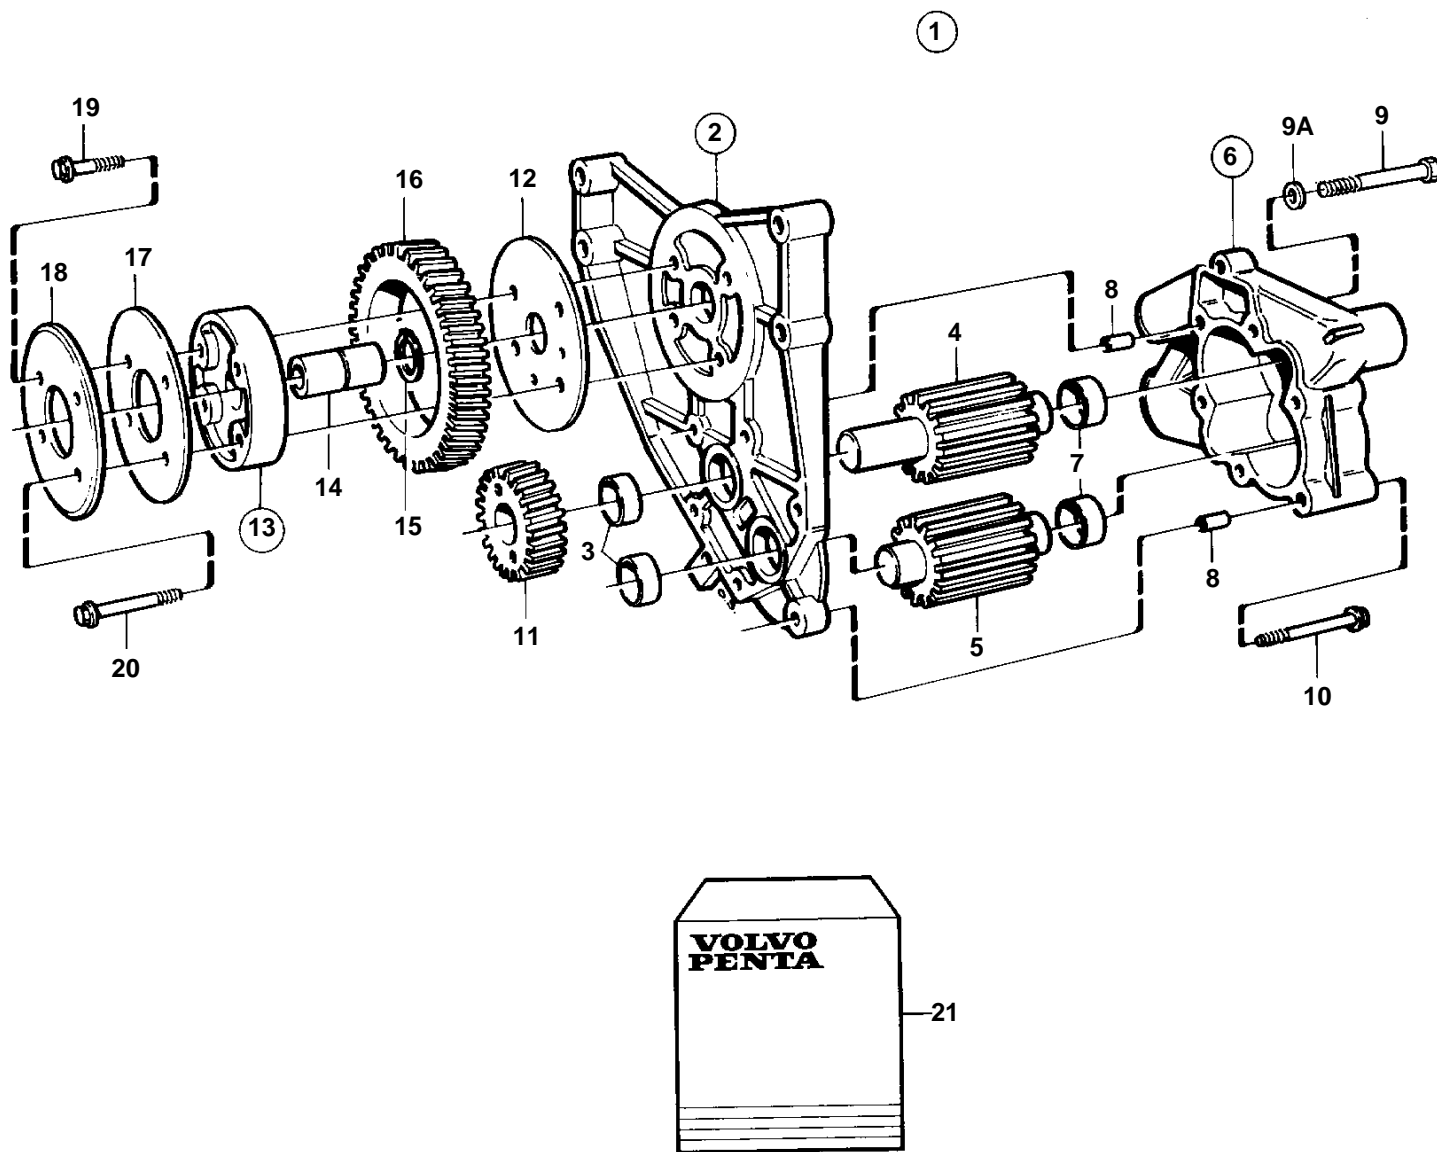

TAMD165A-A

15183

TAMD165A-A

REF	PART NO.	QTY	DESCRIPTION	NOTES
1	1556177	1	Oil pump	
2	1543965	1	· Bracket	
3		2	· · Bushing	Included in overhaul kit.
4		1	· Shaftwith gear	Included in overhaul kit.
5		1	· Shaftwith gear	Included in overhaul kit.
6	1556019	1	· Oil pump housing	SO
7		2	· · Bushing	Included in overhaul kit.
8	401146	2	· · Guide sleeve	
9	100223	3	· Screw	
9A	941907	3	· Spring washer	
10	965183	3	· Flange screw	
11	1543452	1	· Drive gear	Can only be used together with set 276150.. Can be replaced by drive gear 1556097 together with set 276871.
12	1543598	1	· Thrust washer	
13	1543799	1	· Spindle	
14	1543597	1	· · Pin	
15	914459	1	· · Lock ring	
16	1543450	1	· Gear	
17	1543900	1	· Thrust washer	
18	1543901	1	· Bearing shield	
19	965186	3	· Flange screw	
20	965188	1	· Screw	
21	276150	1	Overhaul kit	Can only be used together with drive gear 1543452.