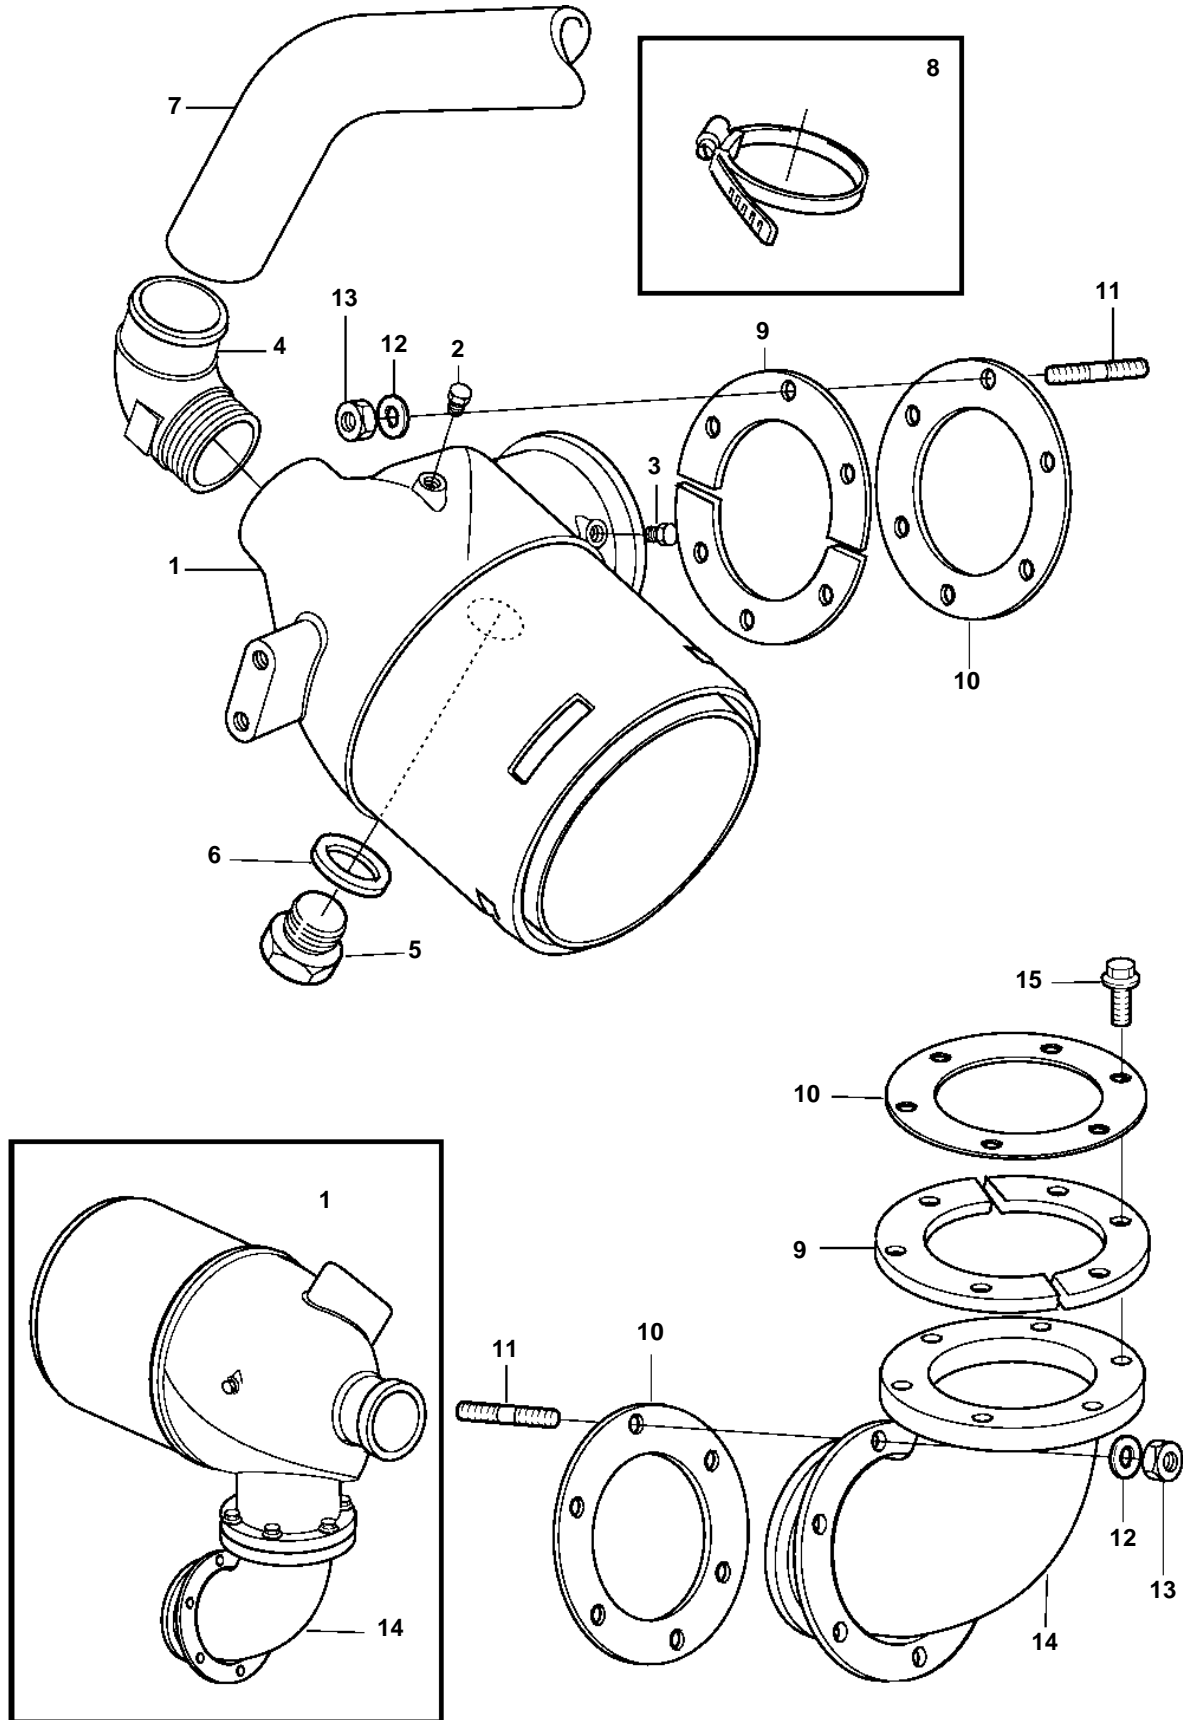

TAMD165C-A, TAMD165A-A, TAMD165P-A

TAMD165C-A, TAMD165A-A, TAMD165P-A

| REF | PART NO. | QTY | DESCRIPTION | NOTES |
|-----|----------|-----|-----------------|---------|
| 1 | 3826624 | 1 | Exhaust riser | |
| 2 | 981749 | 1 | Plug, brass | |
| 3 | 479979 | 1 | Plug | |
| 4 | 813644 | 1 | Hose attachment | |
| 5 | 914392 | 1 | Plug | |
| 6 | 947626 | 1 | Gasket | |
| 7 | 343849 | 1 | Radiator hose | L=575mm |
| 8 | 961672 | 4 | Clamp | |
| 9 | 863442 | 2 | Flange | |
| 10 | 863353 | 1 | Gasket | |
| 11 | 479972 | 6 | Stud | |
| 12 | 941908 | 6 | Spring washer | |
| 13 | 940183 | 6 | Nut | |
| 14 | 3827940 | 1 | Exhaust riser | ALT |
| 15 | 981000 | 6 | Flange screw | |