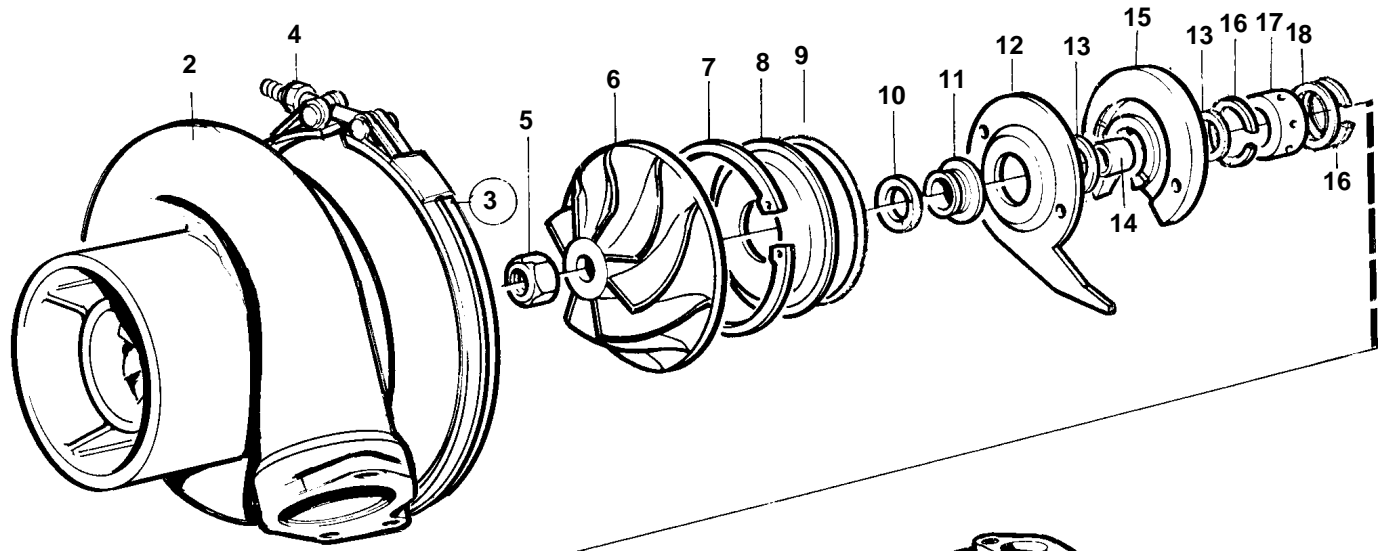

1

REF	PART NO.	QTY	DESCRIPTION	NOTES
1	3825186	1	Turbo	
	3802102	1	Turbocharger, exch	Exchange unit
2		1	· Compressor housing	
3	3825794	1	· Clamp	
4		1	· · Lock nut	Included in repair kit 3830711.
5		1	· Lock nut	Included in repair kit 3830711.
6		1	· Compressor wheel	
7		1	· Lock ring	
8		1	· Cover	
9		1	· O-ring	Included in repair kit 3830711.
10		1	· Piston ring	Included in repair kit 3830711.
11		1	· Oil deflector ring	Included in repair kit 3830711.
12		1	· Oil deflector	
13		2	· Thrust washer	Included in repair kit 3830711.
14		1	· Spacer	
15		1	· Bearing	Included in repair kit 3830711.
16		4	· Lock ring	Included in repair kit 3830711.
17		2	· Bearing	Included in repair kit 3830711.
18		2	· Washer	Included in repair kit 3830711.
19		1	· Bearing housing	
20		1	· Heat shield	
21	3825815	1	· Clamp	
22		1	· · Lock nut	Included in repair kit 3830711.
23		1	· Thrust ring	Included in repair kit 3830711.
24		1	· Turbine rotor	
25		1	· Turbine housing	
26	3825835	1	Repair kit	