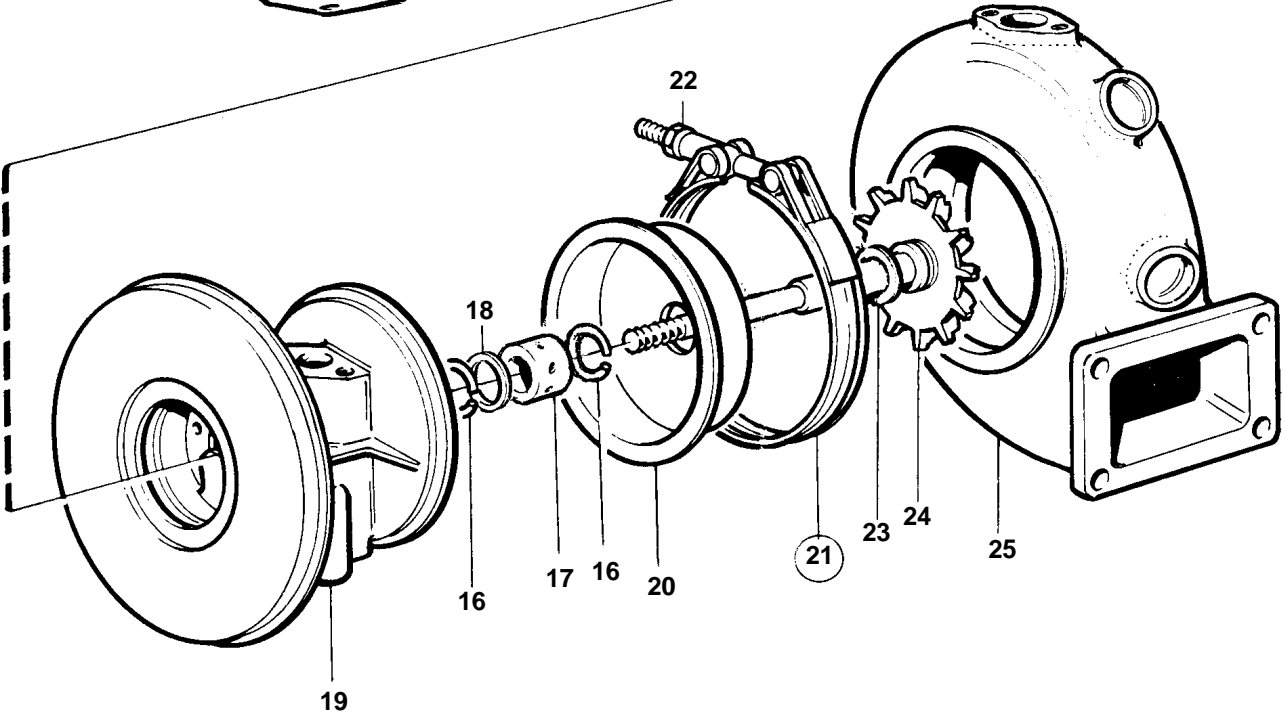

1

REF	PART NO.	QTY	DESCRIPTION	NOTES
1	3825186	1	Turbo	
	3802102	1	Turbocharger, exch	Exchange unit
2		1	· Compressor housing	
3	3825794	1	· Clamp	
4		1	· · Lock nut	Included in repair kit 3830711.
5		1	· Lock nut	Included in repair kit 3830711.
6		1	· Compressor wheel	
7		1	· Lock ring	
8		1	· Cover	
9		1	· O-ring	Included in repair kit 3830711.
10		1	· Piston ring	Included in repair kit 3830711.
11		1	· Oil deflector ring	Included in repair kit 3830711.
12		1	· Oil deflector	
13		2	· Thrust washer	Included in repair kit 3830711.
14		1	· Spacer	
15		1	· Bearing	Included in repair kit 3830711.
16		4	· Lock ring	Included in repair kit 3830711.
17		2	· Bearing	Included in repair kit 3830711.
18		2	· Washer	Included in repair kit 3830711.
19		1	· Bearing housing	
20		1	· Heat shield	
21	3825815	1	· Clamp	
22		1	· · Lock nut	Included in repair kit 3830711.
23		1	· Thrust ring	Included in repair kit 3830711.
24		1	· Turbine rotor	
25		1	· Turbine housing	
26	3825835	1	Repair kit	