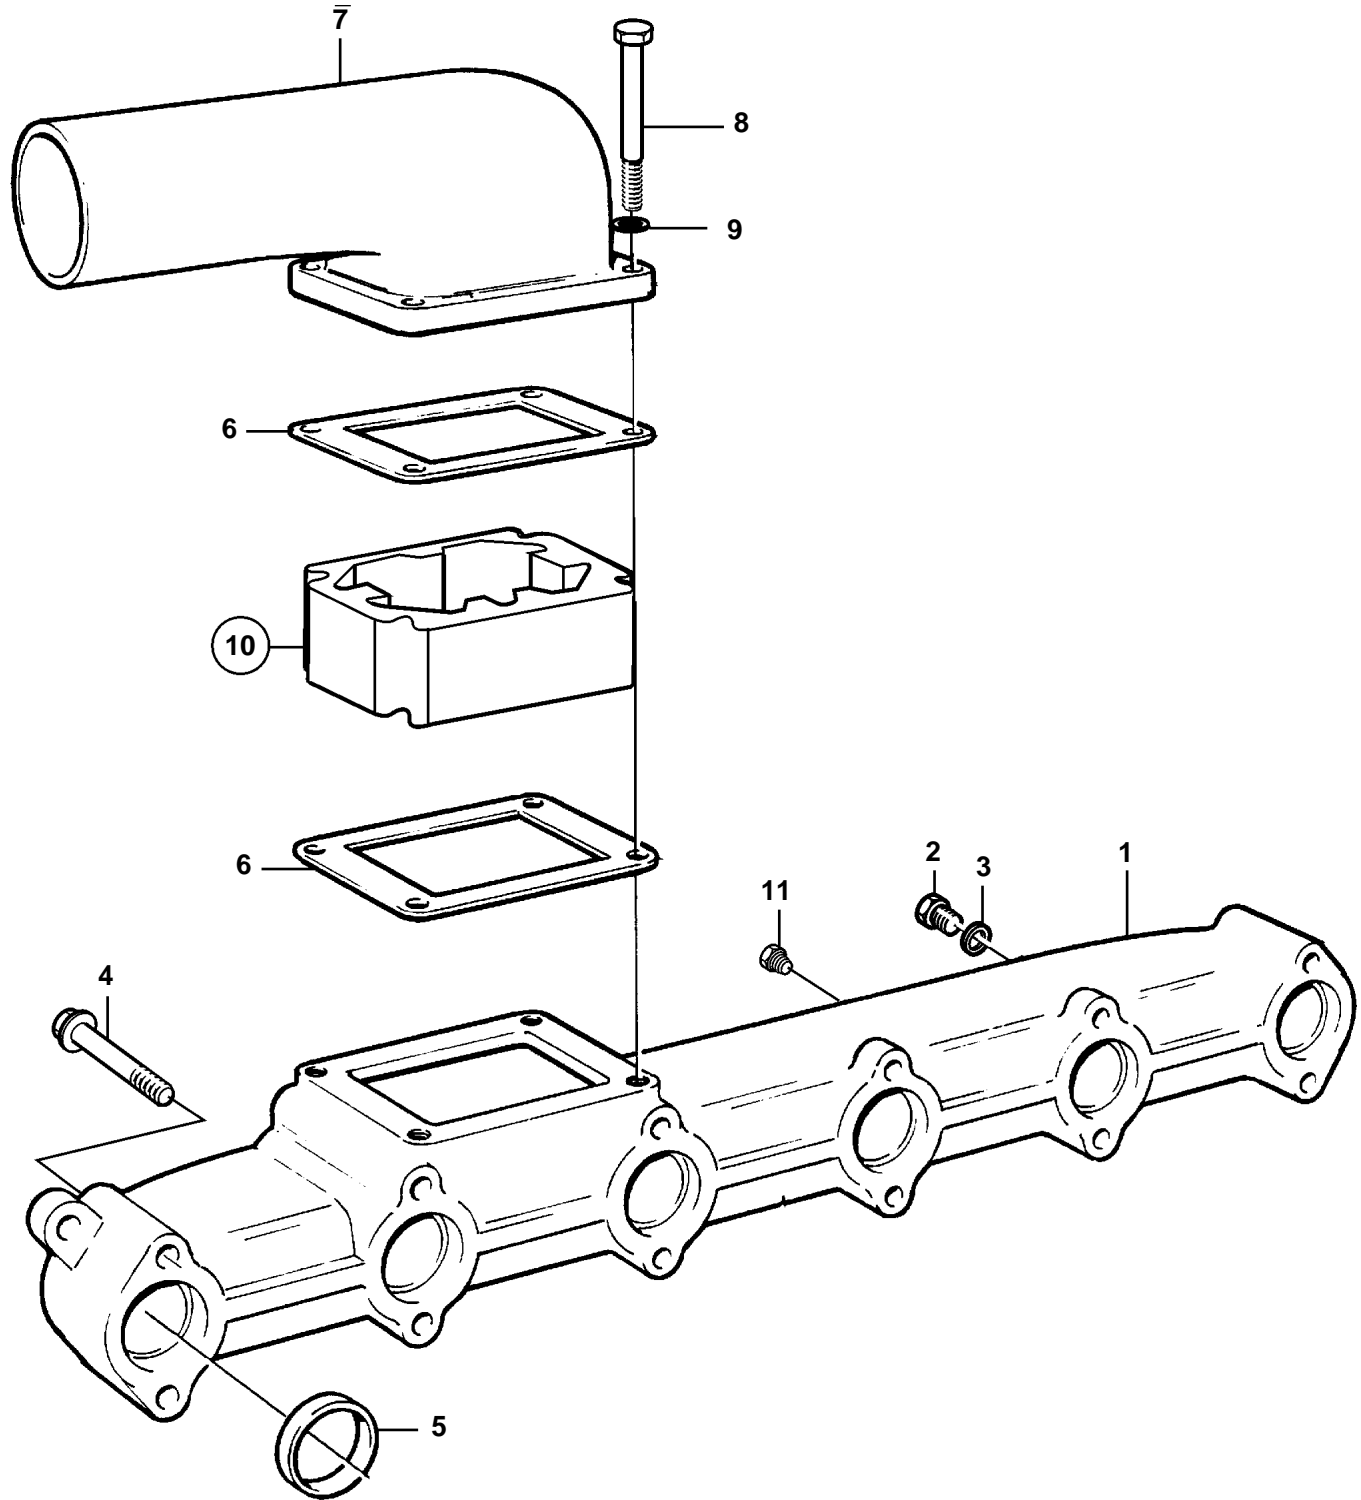

TAMD165A-A

TAMD165A-A

REF	PART NO.	QTY	DESCRIPTION
1	1543909	1	Inlet pipe
2	960628	1	Plug
3	18665	1	Gasket
4	965182	12	Flange screw
5	1543172	6	Sealing ring
6	424618	2	Gasket
7	3825072	1	Pipe, intercooler
8	965183	4	Flange screw
9	941907	4	Spring washer
10	470211	1	Intermediate section
11	981749	1	Plug