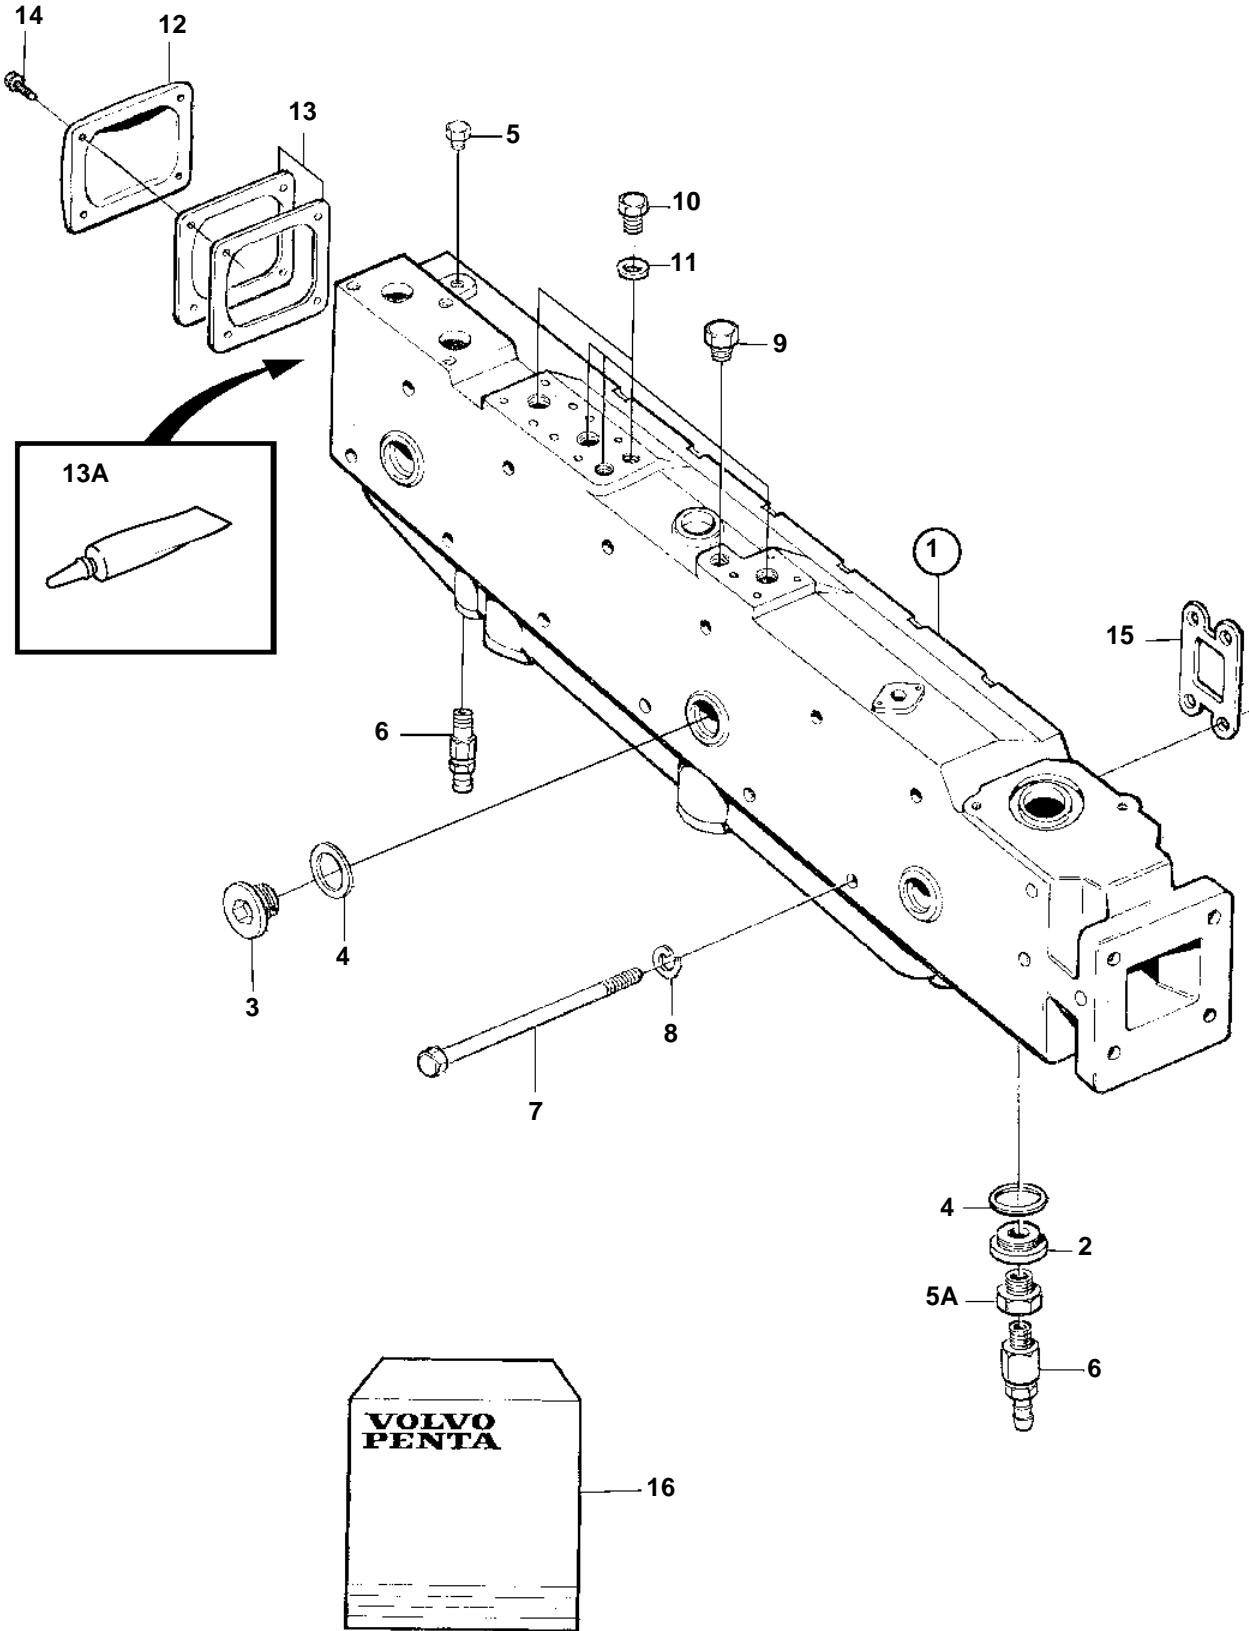

TAMD165C-A, TAMD165A-A, TAMD165P-A

TAMD165C-A, TAMD165A-A, TAMD165P-A

REF	PART NO.	QTY	DESCRIPTION	NOTES
1	3825345	1	Exhaust pipe	SNXXXXXXXXXX/18411-. Replaced by 3827486.
2	821335	1	· Plug	SNXXXXXXXXXX/18411-
3	467367	11	· Plug	
4	469328	12	· Gasket	
5	479979	5	· Plug, 1/8-NPTF	(191026)
5A	16291	1	Nipple	SNXXXXXXXXXX/18411-
6	947894	2	Drain cock	
7	970966	12	Screw	
8	941908	12	Spring washer	
9	479956	3	Plug, 1/2-NPTF	
10	960632	2	Plug	
11	947624	2	Gasket	
12	849011	1	Cover	
13	849399	2	Gasket	REPL BY 1161231
13A	1161231	X	Sealant	BLACK, 0,31L
14	945444	4	Flange screw	
15	8130038	6	Gasket	(3165748)
16	876806	1	Gasket kit, exhaust manifold	