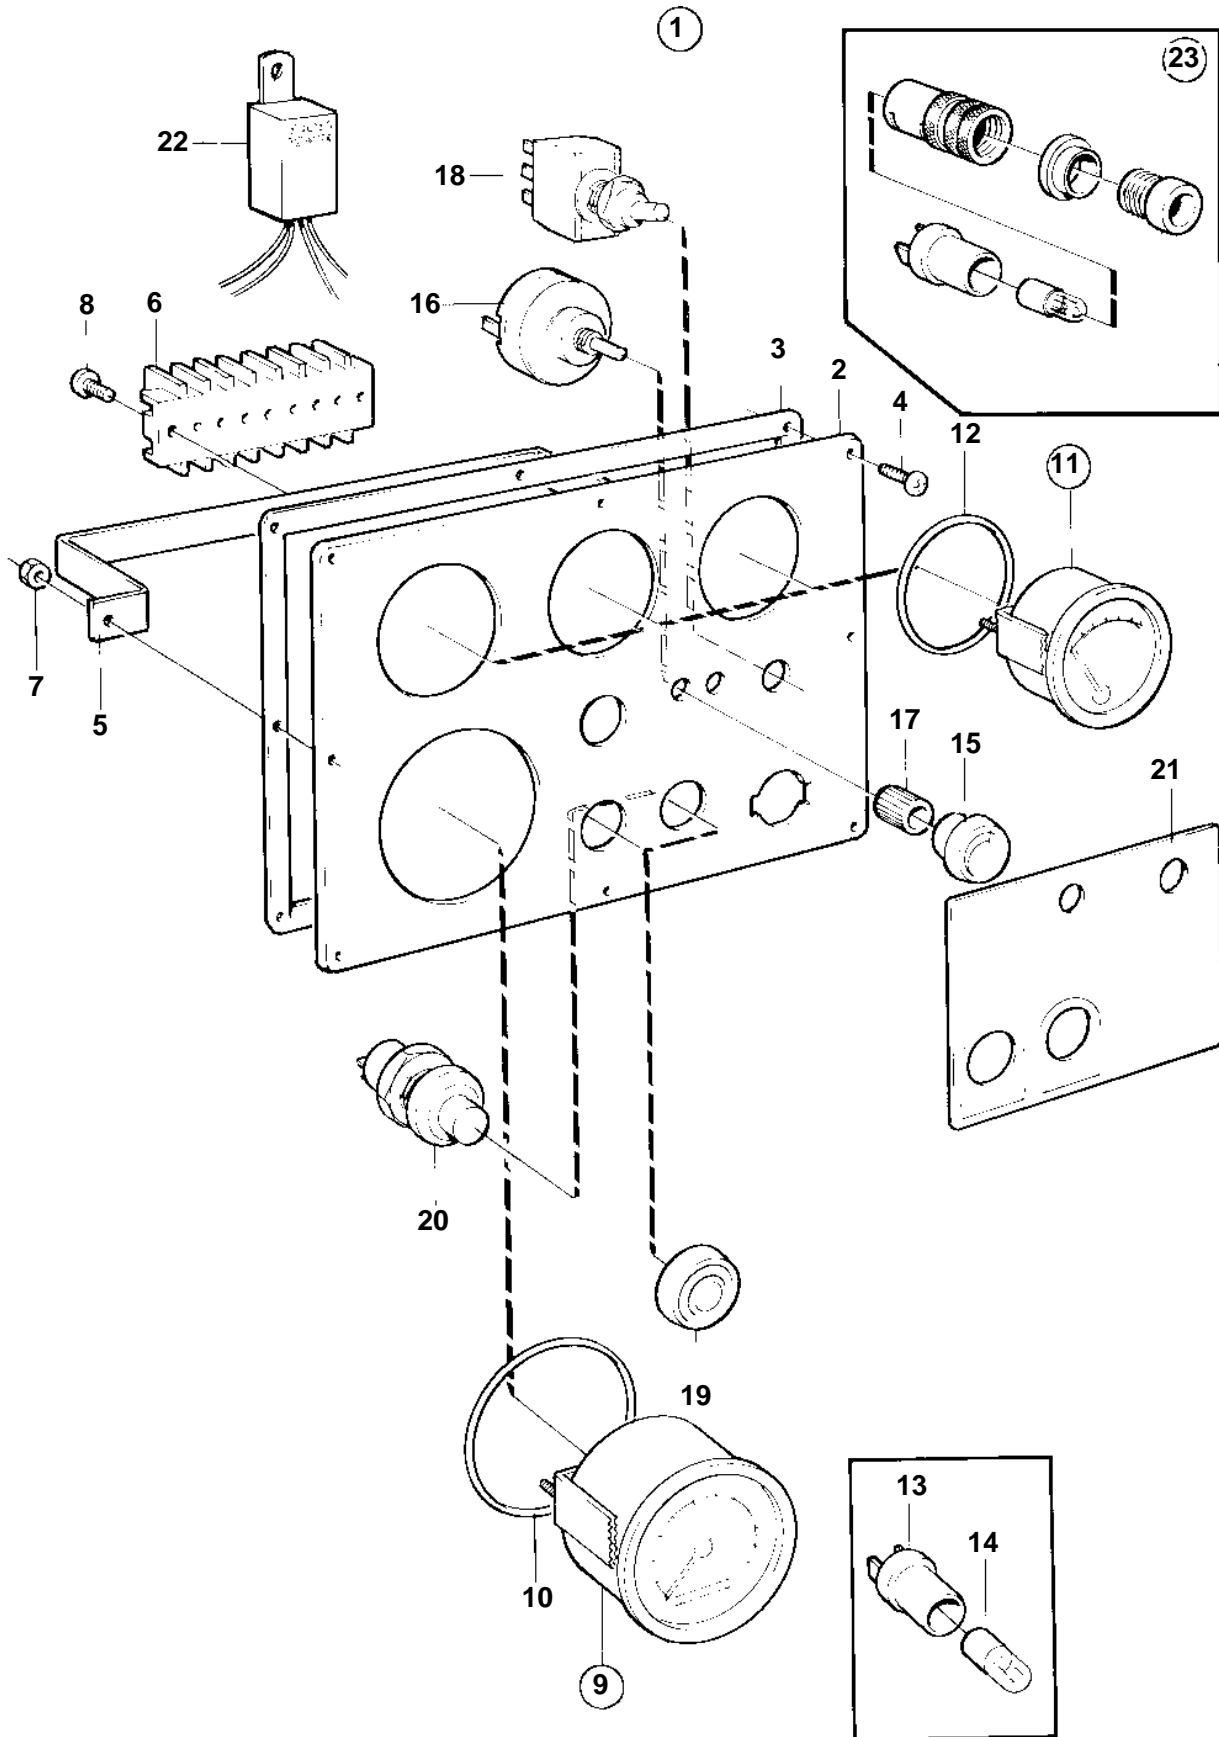

TAMD165A-A

TAMD165A-A

REF	PART NO.	QTY	DESCRIPTION	SEE SEC.	NOTES
1	873680	1	Instrument panel	5386	REPL BY 873810
2	862063	1	· Instrument plate		
3	862152	1	· Gasket		
4	862217	8	· Screw		
5	862198	1	· Brace		
6	862181	2	· Terminal block		
7	955779	2	· Nut		
8		4	· Screw		M4x14mm
9	872286	1	· Tachometer		
10		1	· · O-ring		
11	862076	1	· Temperature gauge, coolant water		
	862079	1	· Temperature gauge, oil temperature engine		
	862082	1	· Pressure gauge, oil pressure-engine		
12		3	· · O-ring		
13	808175	4	· Bulb socket		
14	828818	4	· Bulb		
15	862180	1	· Knob		
16	1578846	1	· Rheostat		
17	843002	1	· Nut		
18	862853	1	· Switch		
19	837533	2	· Rubber cap		
20	843684	2	· Button		
21		1	· Decal		
22	864150	1	· Transformer		
23	862819	1	· Indicating lamp	5383	Included in kit 873810, but will be mounted in the main instrument.