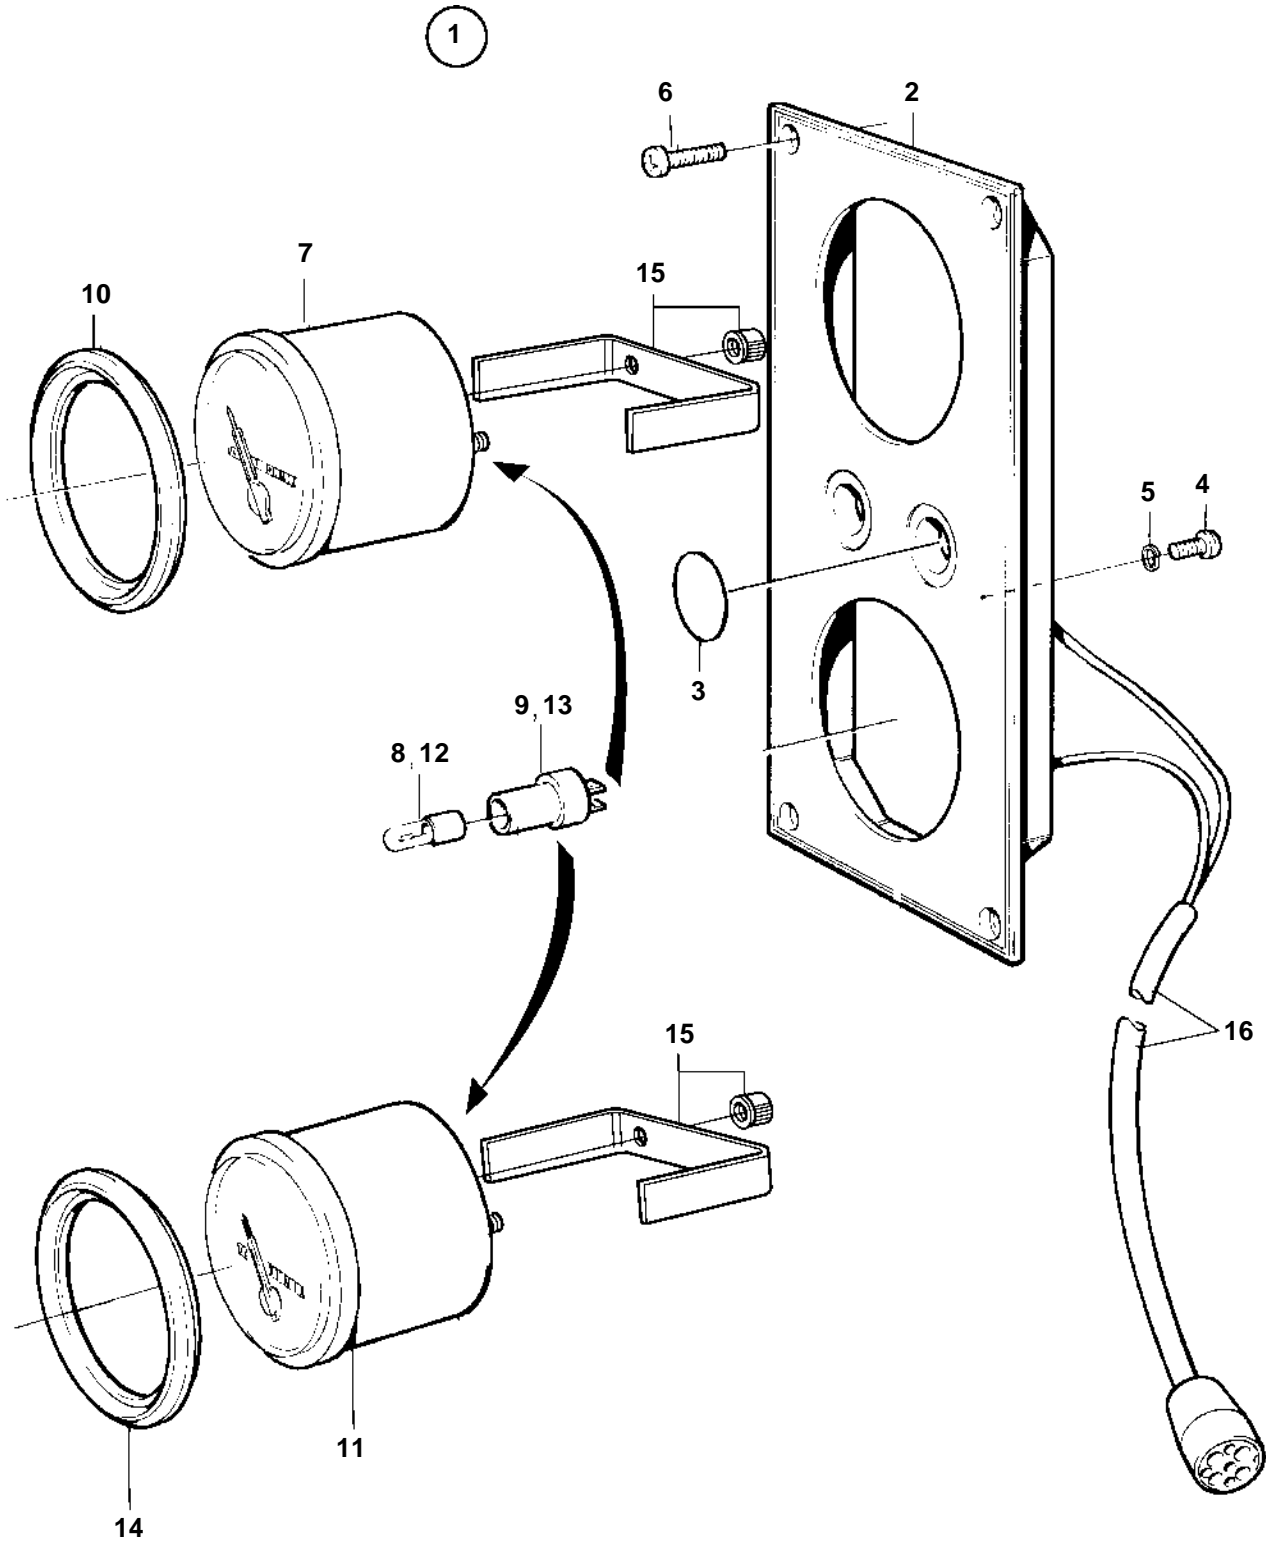

TAMD165C-A, TAMD165A-A, TAMD165P-A

TAMD165C-A, TAMD165A-A, TAMD165P-A

REF	PART NO.	QTY	DESCRIPTION	SEE SEC.	NOTES
1	864053	1	Instrument panel		
2		1	· Instrument panel		
3	828607	2	· · Cover plate		
4	949947	1	· · Screw		
5	941904	1	· · Spring washer		
6	828647	4	· · Screw		
7	873202	1	· Oil pressure gauge		
8	863947	1	· · Bulb		RED, 24V, 1,2W W2x4,6d. Withe bulb 943638 can be mounted in bulb socket 863945.
9	863945	1	· · Bulb socket		
10	858643	1	· Front ring		
11	873206	1	· Turbo pressure gauge		
12	863947	1	· · Bulb		RED, 24V, 1,2W W2x4,6d. Withe bulb 943638 can be mounted in bulb socket 863945.
13	863945	1	· · Bulb socket		
14	858643	1	· Front ring		
15	873207	2	· Retainer		
16		1	· Cable trunkElectrical materials	1963	Turbocharge-reverse gear.