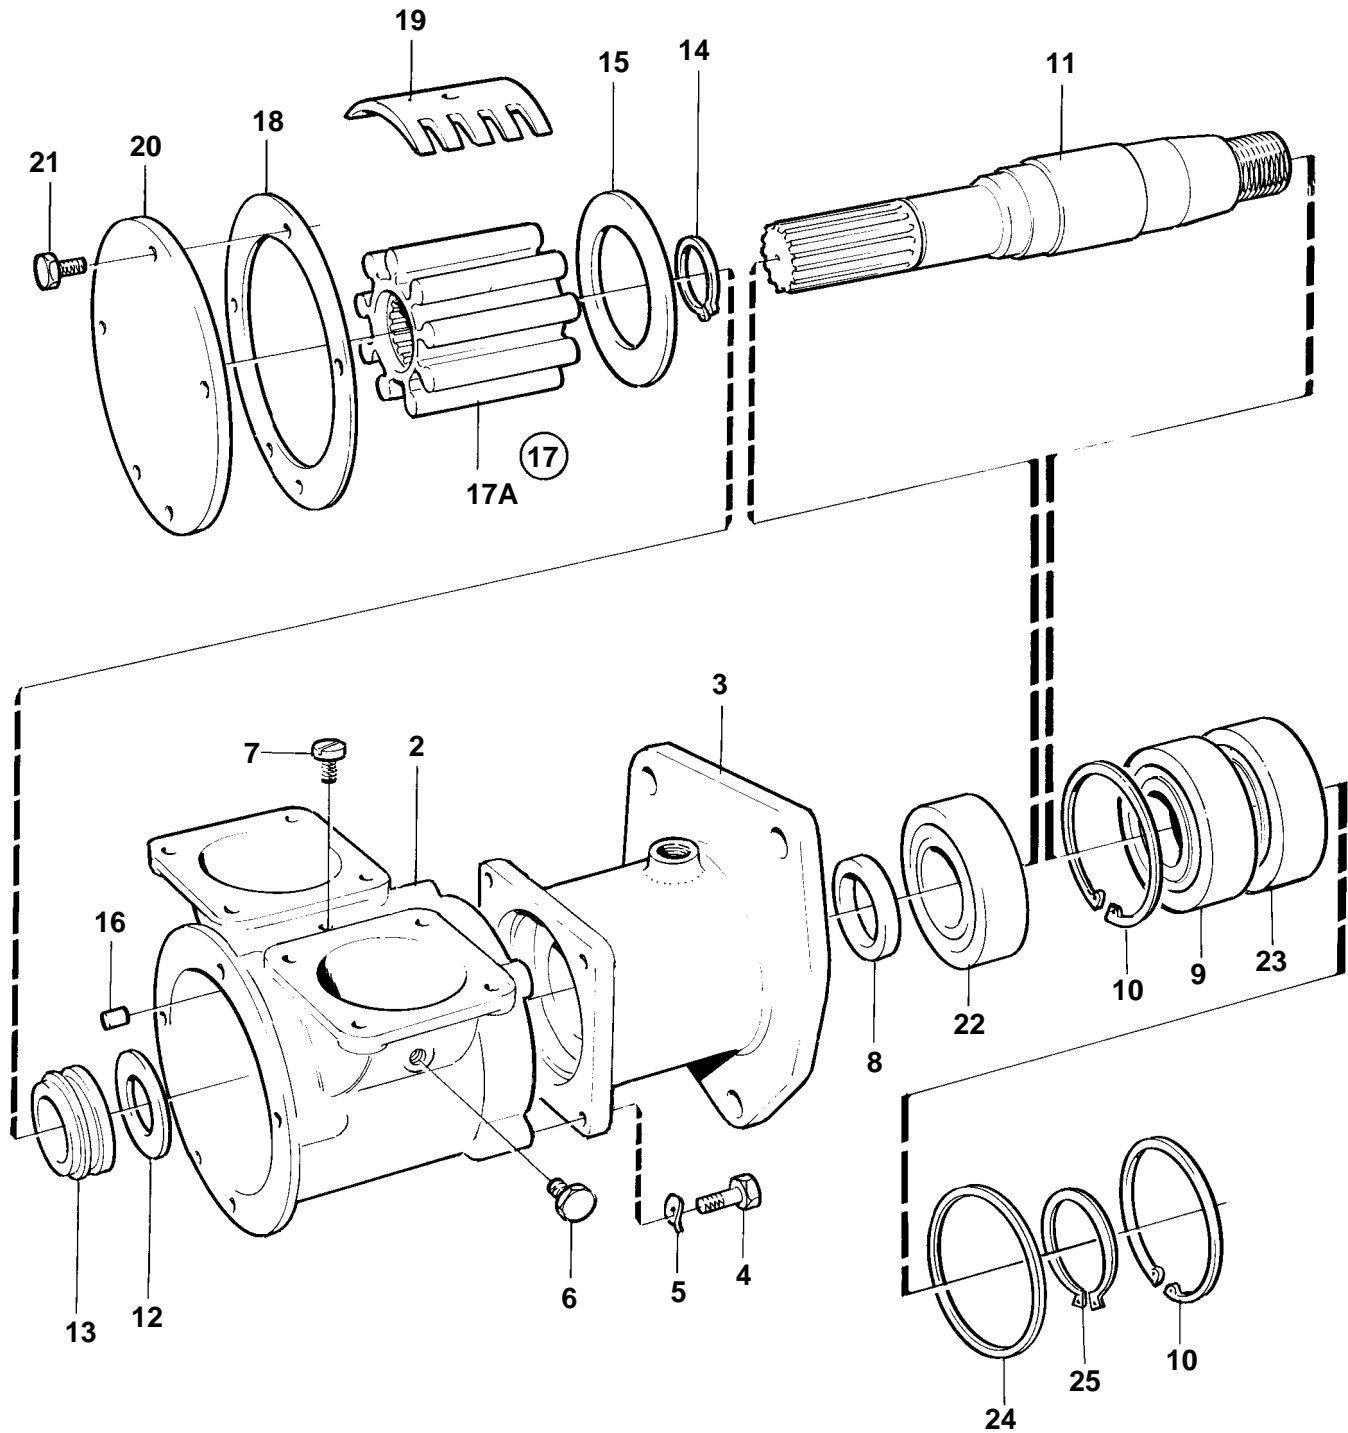

1

REF	PART NO.	QTY	DESCRIPTION	NOTES
1	3825493	1	Sea water pump	Overhaul kit is not available, use including parts.
2	3826160	1	· Pump housing	
3		1	· Bearing housing	
4	940135	4	· Screw	
5	941907	4	· Spring washer	
6	863493	2	· Plug	
7	825730	1	· Screw	
8	825737	1	· Seal	
9	11013	1	· Ball bearing	
10	914533	2	· Snap ring	
11	3826163	1	· Shaft	
12	826234	1	· Rubber washer	
13	822767	1	· Seal	
14	943468	1	· Lock ring	
15	826230	1	· Washer	
16	826229	1	· Lock pin	
17	875697	1	· Impeller kit	
17A		1	· · Impeller	
18	825728	1	· · Gasket	
19	863496	1	· Cam	
20	863497	1	· Cover	
21	955512	5	· Screw	
22	3826172	1	· Roller bearing	
23	3826173	1	· Roller bearing	
24	3826168	1	· Support ring	
25	3826181	1	· Lock ring	