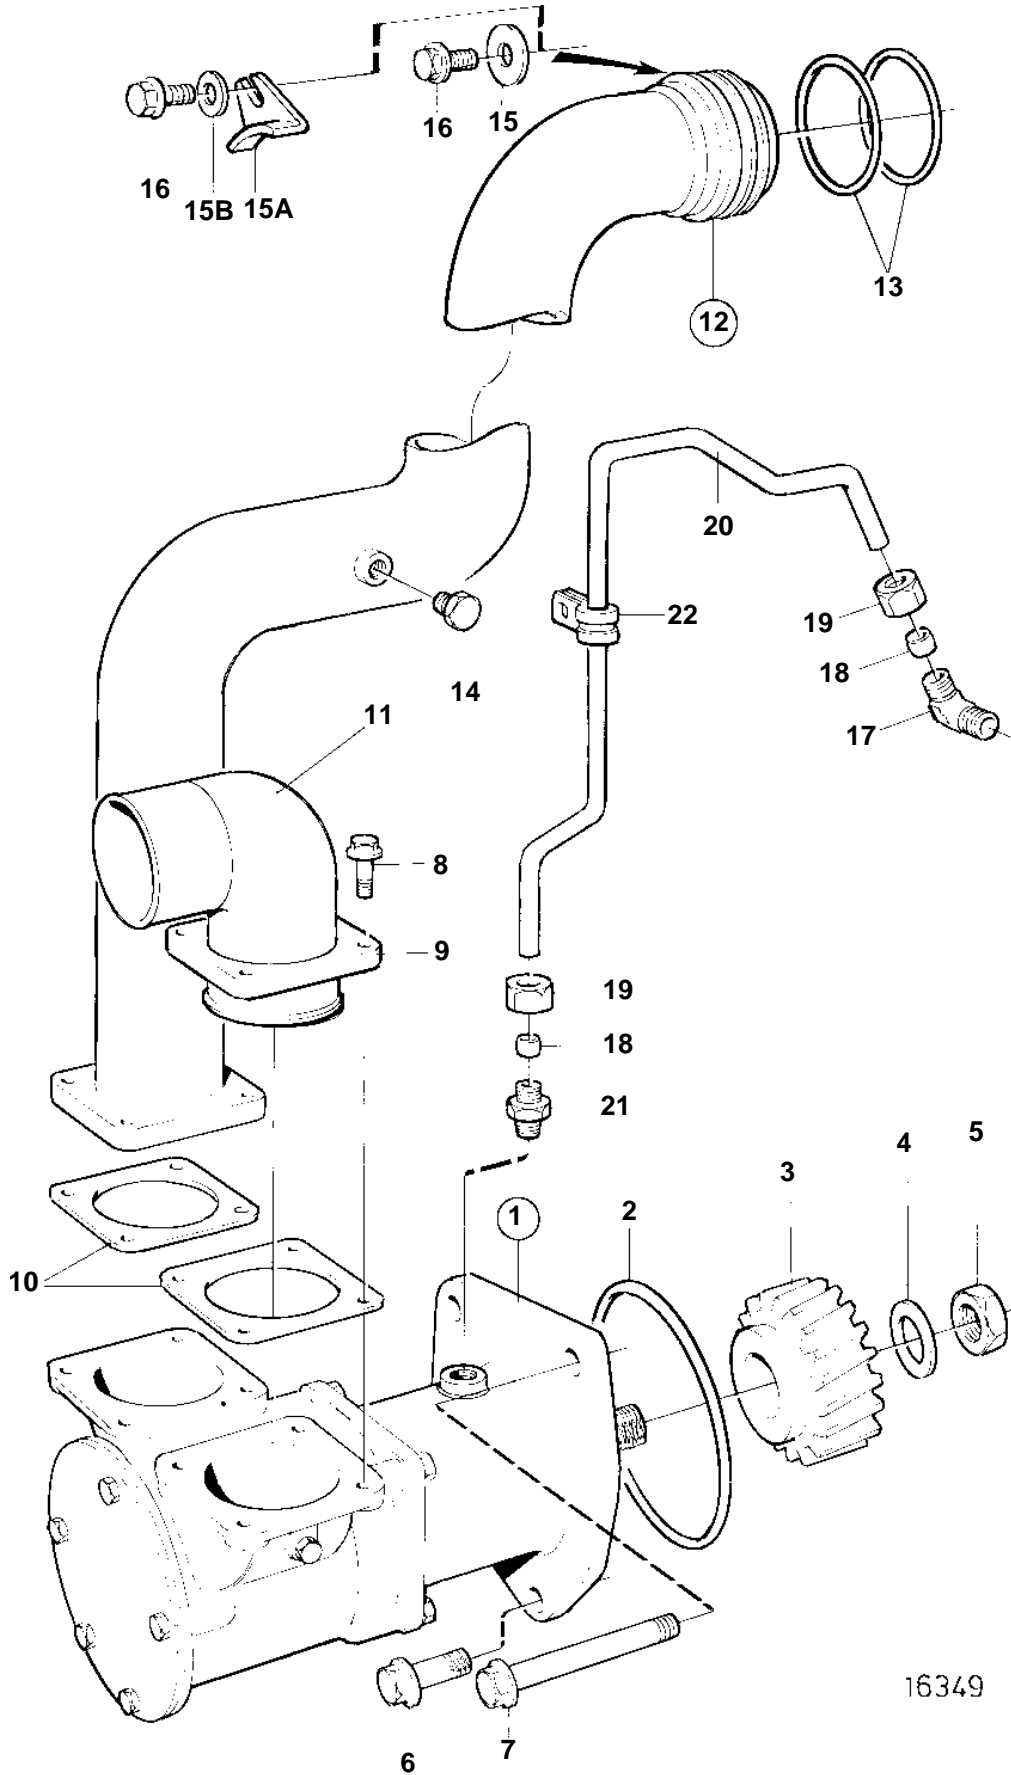

TAMD165C-A, TAMD165A-A

TAMD165C-A, TAMD165A-A

REF	PART NO.	QTY	DESCRIPTION	SEE SEC.	NOTES
1	3825493		Sea water pump		
				1107	
2	975610	1	O-ring		
3	848810	1	Gear		
4	955903	1	Washer		
5	955786	1	Nut		
6	966356	1	Flange screw		
7	966368	2	Flange screw		
8	946441	8	Screw		
9	842867	1	Flange		
10	862583	2	Gasket		
11	842868	1	Hose attachment		O.D=63mm, ALT
	863294	1	Riser		O.D=57mm, ALT
12	876701	1	Coolant pipe		
13	925072	2	· O-ring		
14	861551	1	· Plug		
15	947354	1	Washer		ALT
15A	864559	1	Clamp		ALT
15B	976944	1	Washer		ALT
16	944926	1	Flange screw		
17	954385	1	Elbow nipple, cylinder block		
18	954364	2	Fitting		
19	954356	2	Cap nut		
20	3825494	1	Oil feed pipe		
21	945850	1	Nipple		
22	947191	1	Clamp, timing gear cover		