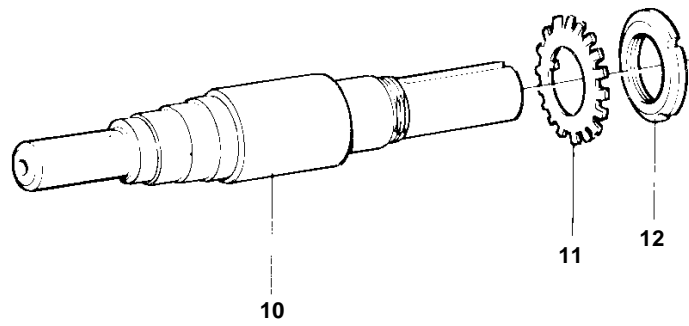

1

15386

REF	PART NO.	QTY	DESCRIPTION	NOTES
1	865241	1	Sea water pump	
2	865246	1	· Impeller	
3	863901	1	· Spacer sleeve	Included in overhaul kit.
4	863900	1	· Seal	Included in overhaul kit.
5			· Ring	
6	863897	1	· Sealing ring	Included in overhaul kit.
7	863898	1	· Sealing ring	Included in overhaul kit.
8	183121	1	· Roller bearing	Included in overhaul kit.
9	11025	1	· Ball bearing	Included in overhaul kit.
10	865245	1	· Shaft	
11	863894	1	· Lock washer	Included in overhaul kit.
12	863895	1	· Nut	
13	863905	1	· Snap ring	Included in overhaul kit.
14	864481	3	· Screw	Included in overhaul kit.
15	864480	3	· Washer	Included in overhaul kit.
16		1	· Bearing housing	
17	865527	X	· Shim	TH=0,127mm. Included in overhaul kit.
	865528	X	· Shim	TH=0,25mm. Included in overhaul kit.
	865529	X	· Shim	TH=0,305mm. Included in overhaul kit.
	865530	X	· Shim	TH=0,38mm. Included in overhaul kit.
18	863896	1	· Lock ring	Included in overhaul kit.
19		1	· Housing	
20	865525	2	· Plate	
21	865526	1	· Spacer ring	
22	863888	1	· O-ring	Included in overhaul kit.
23		1	· Cover	
24	914390	1	· Plug	
25	863906	2	· Clamp	
26	863907	2	· Clamp	
27	876594	1	Repair kit	