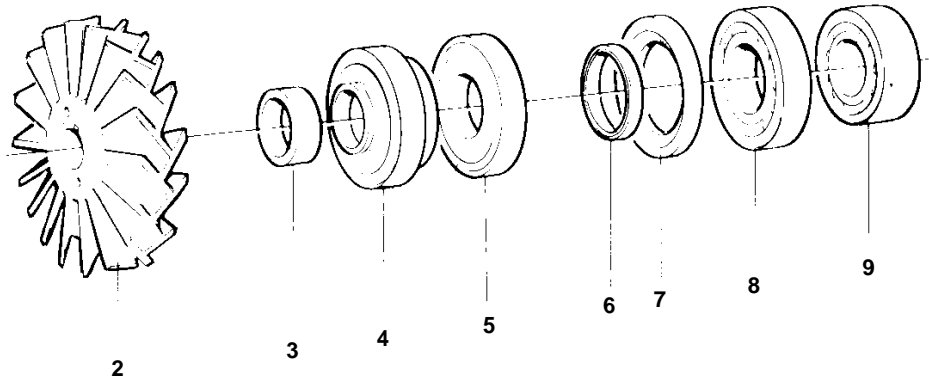

1

15386

REF	PART NO.	QTY	DESCRIPTION	NOTES
1	865241	1	Sea water pump	
2	865246	1	· Impeller	
3	863901	1	· Spacer sleeve	Included in overhaul kit.
4	863900	1	· Seal	Included in overhaul kit.
5			· Ring	
6	863897	1	· Sealing ring	Included in overhaul kit.
7	863898	1	· Sealing ring	Included in overhaul kit.
8	183121	1	· Roller bearing	Included in overhaul kit.
9	11025	1	· Ball bearing	Included in overhaul kit.
10	865245	1	· Shaft	
11	863894	1	· Lock washer	Included in overhaul kit.
12	863895	1	· Nut	
13	863905	1	· Snap ring	Included in overhaul kit.
14	864481	3	· Screw	Included in overhaul kit.
15	864480	3	· Washer	Included in overhaul kit.
16		1	· Bearing housing	
17	865527	X	· Shim	TH=0,127mm. Included in overhaul kit.
	865528	X	· Shim	TH=0,25mm. Included in overhaul kit.
	865529	X	· Shim	TH=0,305mm. Included in overhaul kit.
	865530	X	· Shim	TH=0,38mm. Included in overhaul kit.
18	863896	1	· Lock ring	Included in overhaul kit.
19		1	· Housing	
20	865525	2	· Plate	
21	865526	1	· Spacer ring	
22	863888	1	· O-ring	Included in overhaul kit.
23		1	· Cover	
24	914390	1	· Plug	
25	863906	2	· Clamp	
26	863907	2	· Clamp	
27	876594	1	Repair kit	