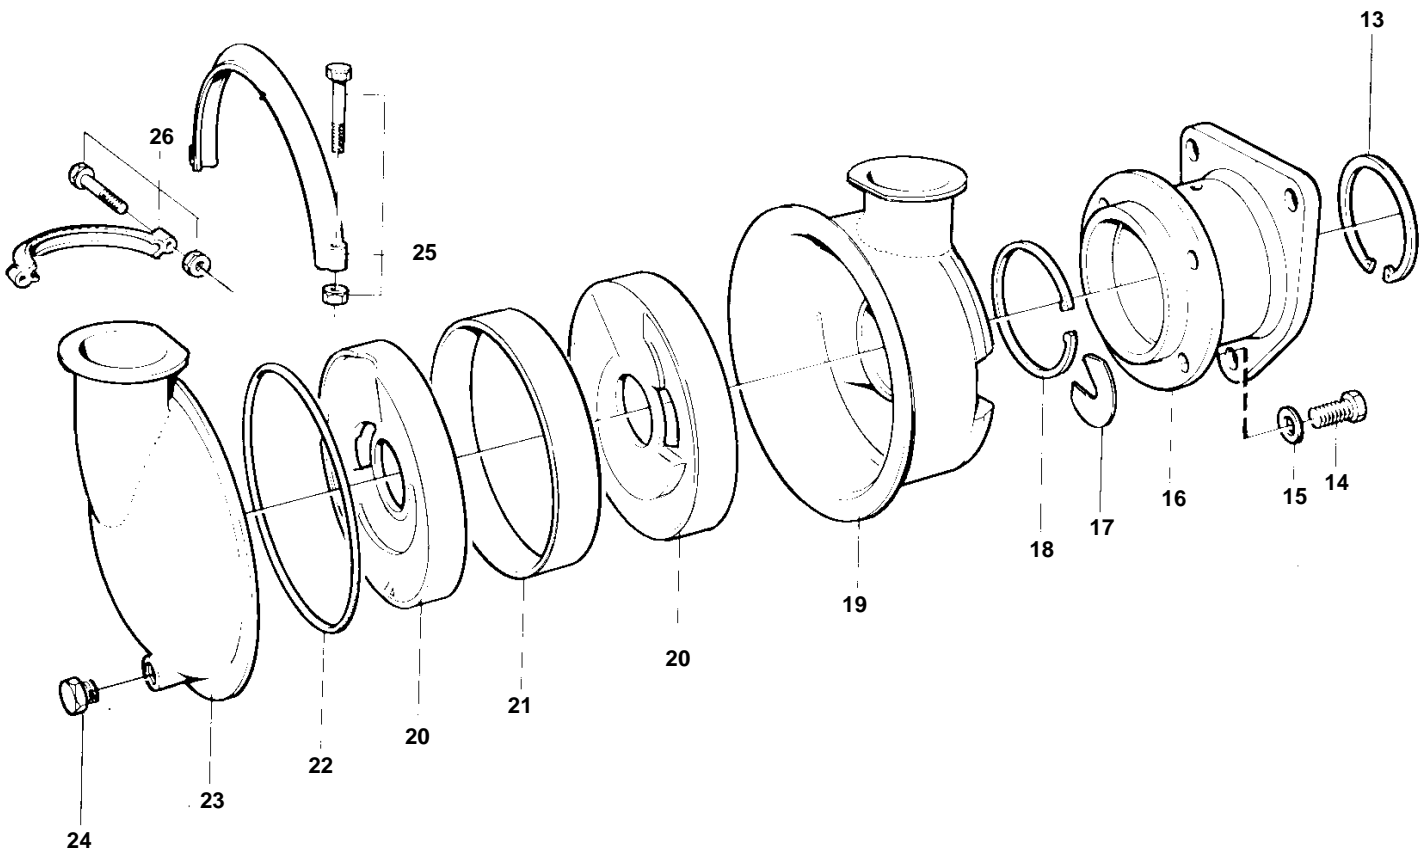

1

15386

REF	PART NO.	QTY	DESCRIPTION	NOTES
1	865241	1	Sea water pump	
2	865246	1	· Impeller	
3	863901	1	· Spacer sleeve	Included in overhaul kit.
4	863900	1	· Seal	Included in overhaul kit.
5			· Ring	
6	863897	1	· Sealing ring	Included in overhaul kit.
7	863898	1	· Sealing ring	Included in overhaul kit.
8	183121	1	· Roller bearing	Included in overhaul kit.
9	11025	1	· Ball bearing	Included in overhaul kit.
10	865245	1	· Shaft	
11	863894	1	· Lock washer	Included in overhaul kit.
12	863895	1	· Nut	
13	863905	1	· Snap ring	Included in overhaul kit.
14	864481	3	· Screw	Included in overhaul kit.
15	864480	3	· Washer	Included in overhaul kit.
16		1	· Bearing housing	
17	865527	X	· Shim	TH=0,127mm. Included in overhaul kit.
	865528	X	· Shim	TH=0,25mm. Included in overhaul kit.
	865529	X	· Shim	TH=0,305mm. Included in overhaul kit.
	865530	X	· Shim	TH=0,38mm. Included in overhaul kit.
18	863896	1	· Lock ring	Included in overhaul kit.
19		1	· Housing	
20	865525	2	· Plate	
21	865526	1	· Spacer ring	
22	863888	1	· O-ring	Included in overhaul kit.
23		1	· Cover	
24	914390	1	· Plug	
25	863906	2	· Clamp	
26	863907	2	· Clamp	
27	876594	1	Repair kit	