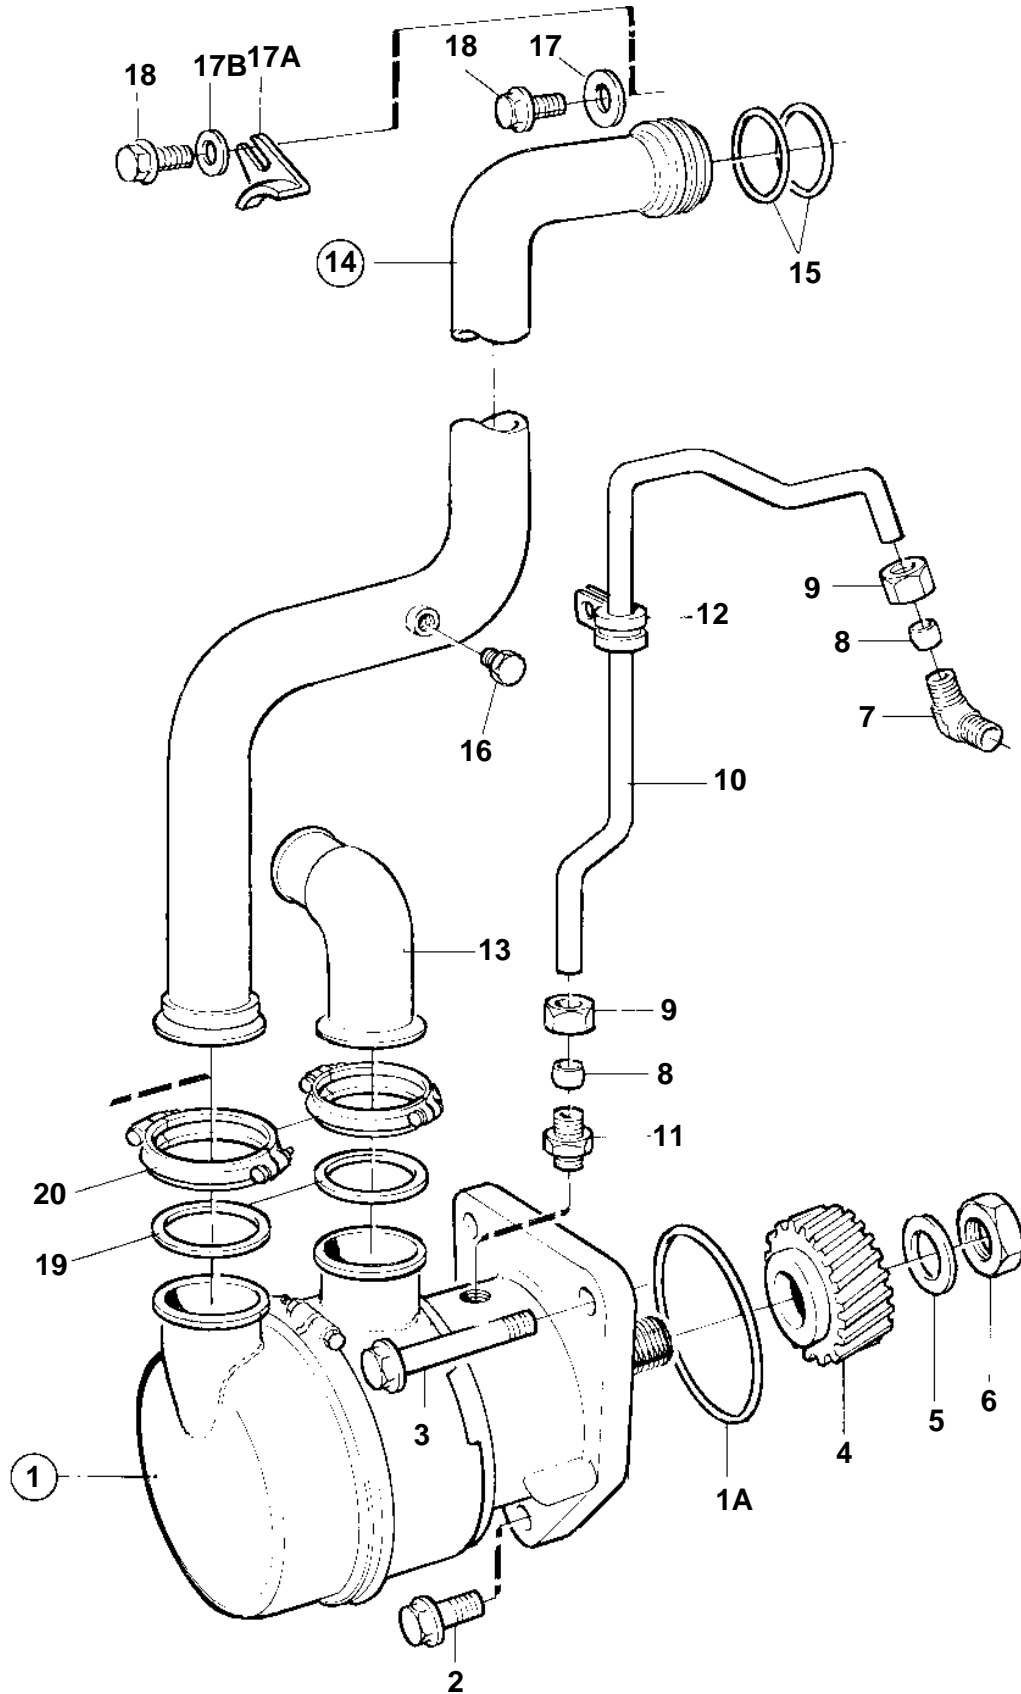

TAMD165C-A, TAMD165A-A

16352

TAMD165C-A, TAMD165A-A

REF	PART NO.	QTY	DESCRIPTION	SEE SEC.	NOTES
1	865241	1	Sea water pump		
				1122	
1A	975610	1	O-ring		
2	966356	1	Flange screw		
3	966368	2	Flange screw		
4	848810	1	Gear		
5	955903	1	Washer		
6	955786	1	Nut		
7	954385	1	Elbow nipple, cylinder block		
8	954364	2	Fitting		
9	954356	2	Cap nut		
10	849403	1	Oil feed pipe		
11	945850	1	Nipple		
12	947191	1	Clamp, timing gear cover		
13	849816	1	Riser		
14	876811	1	Coolant pipe, intercooler		
15	925072	2	· O-ring		
16	861551	1	· Plug		
17	947354	1	Washer		ALT
17A	864559	1	Clamp		ALT
17B	976944	1	Washer		ALT
18	944926	1	Flange screw		
19	849817	2	Gasket		
20	863907	2	Clamp		