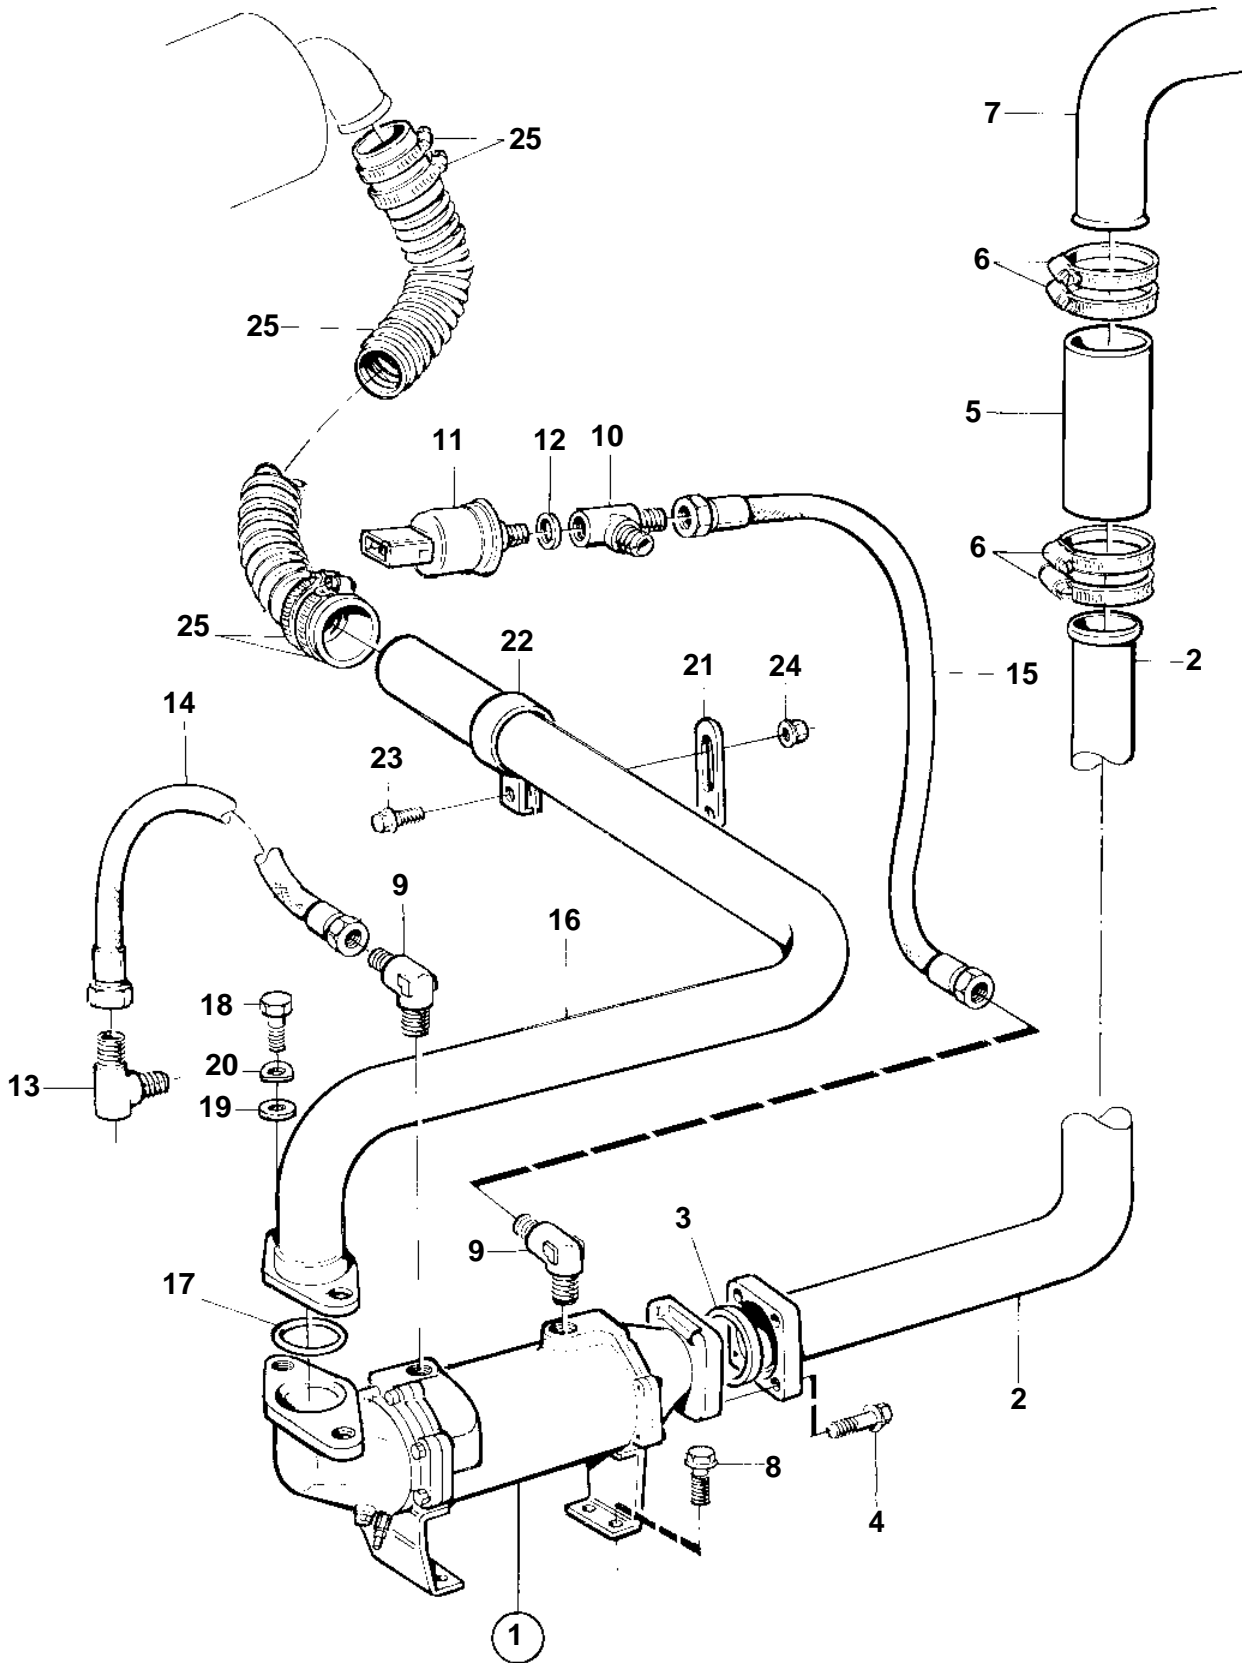

TAMD165P-A

TAMD165P-A

REF	PART NO.	QTY	DESCRIPTION	SEE SEC.	NOTES
1		1	Oil cooler		
				1369	
2	866774	1	Coolant pipe		
3	843584	1	Sealing ring		
4	946173	4	Flange screw		
5	952980	X	Rubber hose, L=130mm		
6	961673	4	Clamp		
7	866772	1	Coolant pipe, heat exchanger	5334	
8	946471	4	Screw		
9	824479	2	Elbow union		
10	842717	1	Nipple		
11	866839	1	Pressure sensor		
12	947624	1	Gasket		
13	837063	1	Elbow union		
14	848351	1	Hose		L=770mm
15	863336	1	Lube oil hose	SO	L=900mm
16	863453	1	Coolant pipe		
17	925092	1	O-ring		
18	940135	2	Screw		
19	191172	2	Washer		
20	941907	2	Spring washer		
21	965535	2	Bracket		
22	32447	2	Clamp		
23	946671	2	Flange screw		
24	945408	2	Flange nut		
25		1	Connectorexhaust pipe elbow	5331	