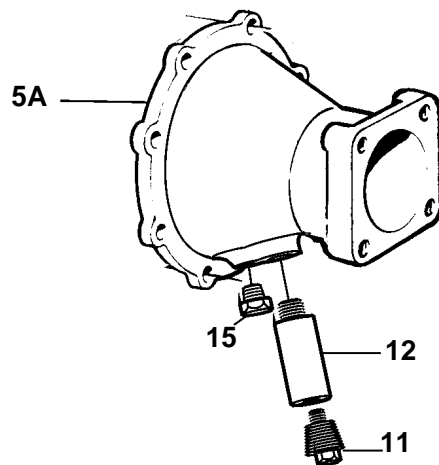

1

REF	PART NO.	QTY	DESCRIPTION		NOTES
1	3825936	1	Oil cooler		
2	849618	1	· Housing		
3	3825932	1	· Insert		
4	836888	1	· End cover	SO	
5	849402	1	· End cover		Replaced by end cover 3826210 and plug 861551.
5A	3826210	1	· End cover		
6	955514	12	· Screw		
7	940117	4	· Screw		
8	941906	16	· Spring washer		
9	925027	2	· O-ring		
10	949918	1	· Drain cock		
11	838928	2	· Plug		
12	838929	2	· Zinc anod		
13		1	· Bracket		
14		1	· Bracket		
15	861551	1	· Plug		