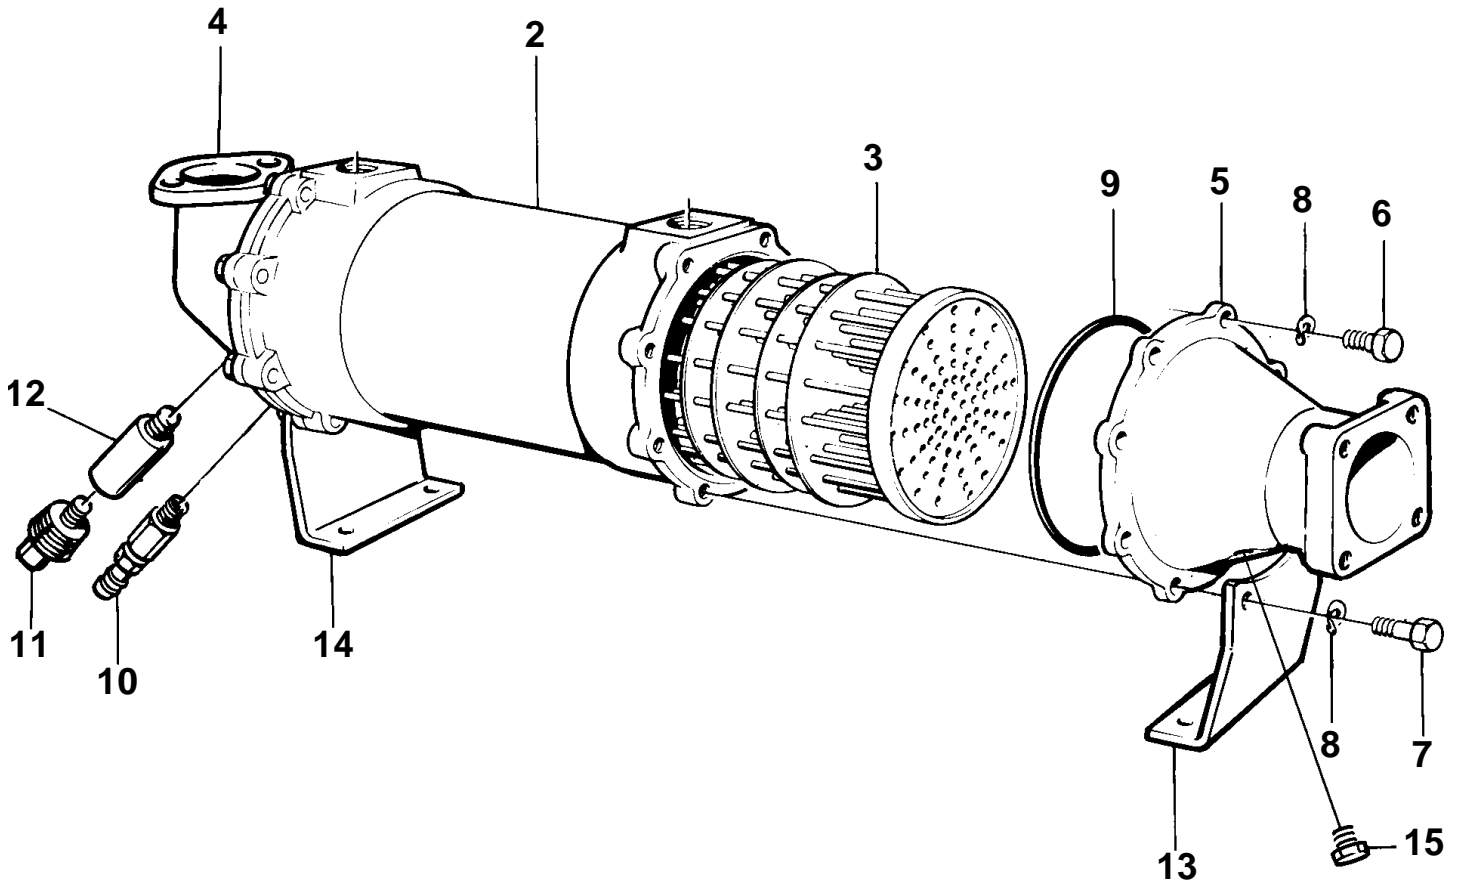

①

16792

REF	PART NO.	QTY	DESCRIPTION	NOTES
1		1	Oil cooler	
2	849618	1	· Housing	
3	3825932	1	· Insert	(864213)
4	843567	1	· End cover	
5	849402	1	· End cover	Replaced by end cover 3826210 and plug 861551.
	3826210	1	· End cover	
6	955514	12	· Screw	
7	940117	4	· Screw	
8	941906	16	· Spring washer	
9	925027	2	· O-ring	
10	949918	1	· Drain cock	
11	838928	2	· Plug	
12	838929	2	· Zinc anod	
13		1	· Bracket	
14		1	· Bracket	
15	861551	1	· Plug	