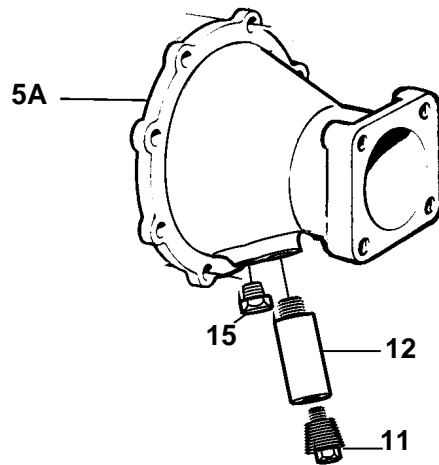

1

REF	PART NO.	QTY	DESCRIPTION		NOTES
1	3825936	1	Oil cooler		
2	849618	1	· Housing		
3	3825932	1	· Insert		
4	836888	1	· End cover	SO	
5	849402	1	· End cover		Replaced by end cover 3826210 and plug 861551.
5A	3826210	1	· End cover		
6	955514	12	· Screw		
7	940117	4	· Screw		
8	941906	16	· Spring washer		
9	925027	2	· O-ring		
10	949918	1	· Drain cock		
11	838928	2	· Plug		
12	838929	2	· Zinc anod		
13		1	· Bracket		
14		1	· Bracket		
15	861551	1	· Plug		