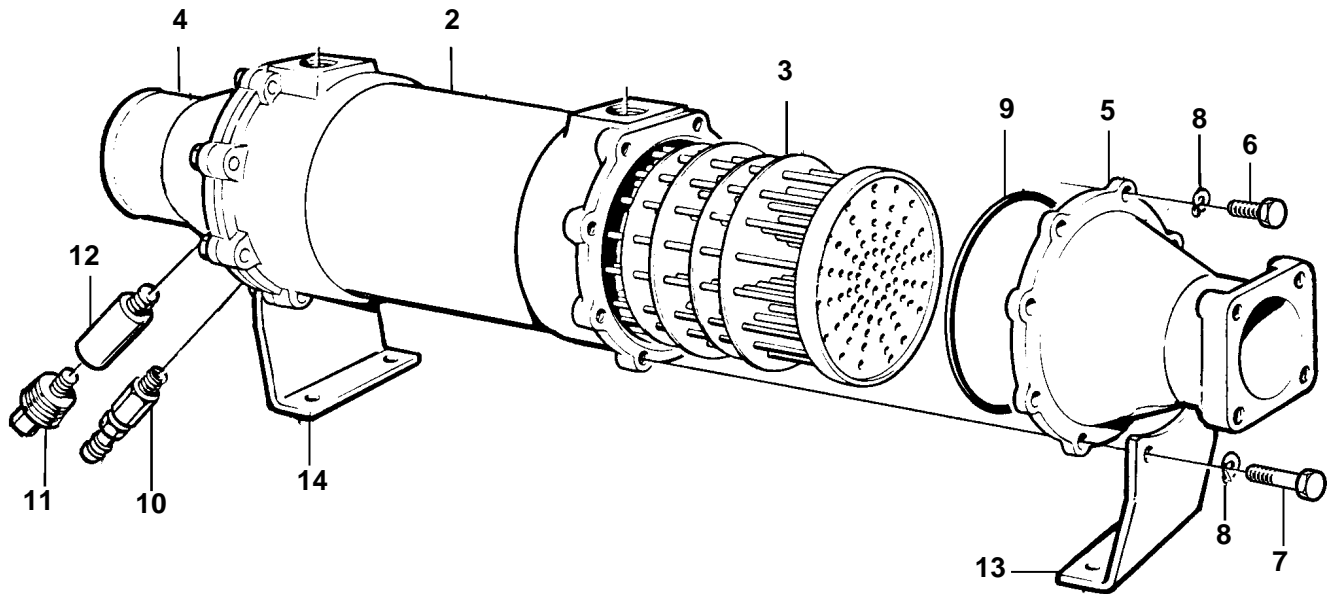

1

REF	PART NO.	QTY	DESCRIPTION		NOTES
1	3825936	1	Oil cooler		
2	849618	1	· Housing		
3	3825932	1	· Insert		
4	836888	1	· End cover	SO	
5	849402	1	· End cover		Replaced by end cover 3826210 and plug 861551.
5A	3826210	1	· End cover		
6	955514	12	· Screw		
7	940117	4	· Screw		
8	941906	16	· Spring washer		
9	925027	2	· O-ring		
10	949918	1	· Drain cock		
11	838928	2	· Plug		
12	838929	2	· Zinc anod		
13		1	· Bracket		
14		1	· Bracket		
15	861551	1	· Plug		