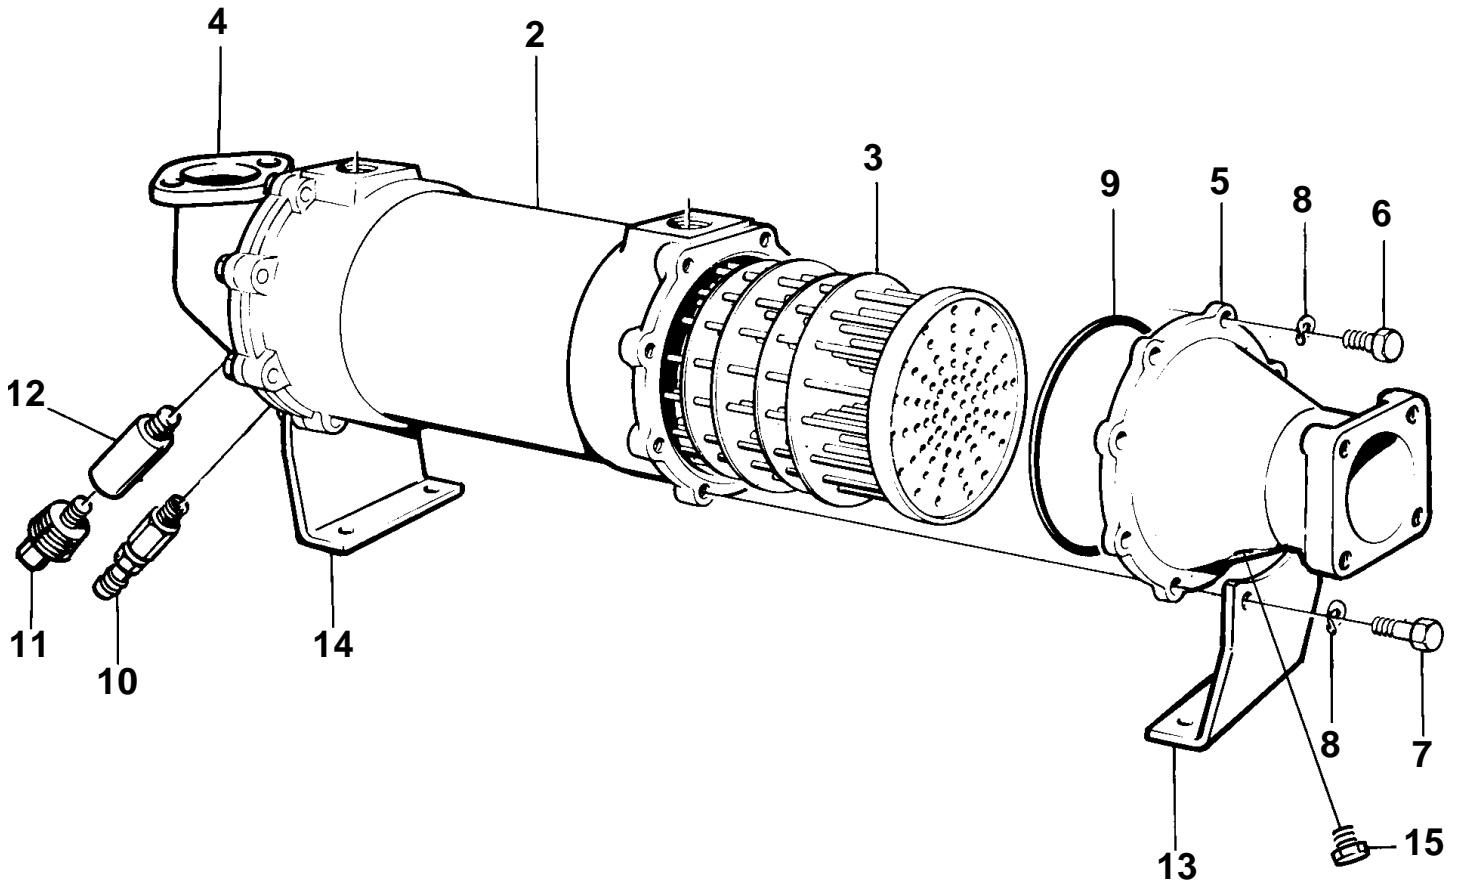

①

16792

| REF | PART NO. | QTY | DESCRIPTION     | NOTES  |
|-----|----------|-----|-----------------|--|
| 1   |          | 1   | Oil cooler      |  |
| 2   | 849618   | 1   | · Housing       |  |
| 3   | 3825932  | 1   | · Insert        | (864213)                                       |
| 4   | 843567   | 1   | · End cover     |  |
| 5   | 849402   | 1   | · End cover     | Replaced by end cover 3826210 and plug 861551. |
|     | 3826210  | 1   | · End cover     |  |
| 6   | 955514   | 12  | · Screw         |  |
| 7   | 940117   | 4   | · Screw         |  |
| 8   | 941906   | 16  | · Spring washer |  |
| 9   | 925027   | 2   | · O-ring        |  |
| 10  | 949918   | 1   | · Drain cock    |  |
| 11  | 838928   | 2   | · Plug          |  |
| 12  | 838929   | 2   | · Zinc anod     |  |
| 13  |          | 1   | · Bracket       |  |
| 14  |          | 1   | · Bracket       |  |
| 15  | 861551   | 1   | · Plug          |  |