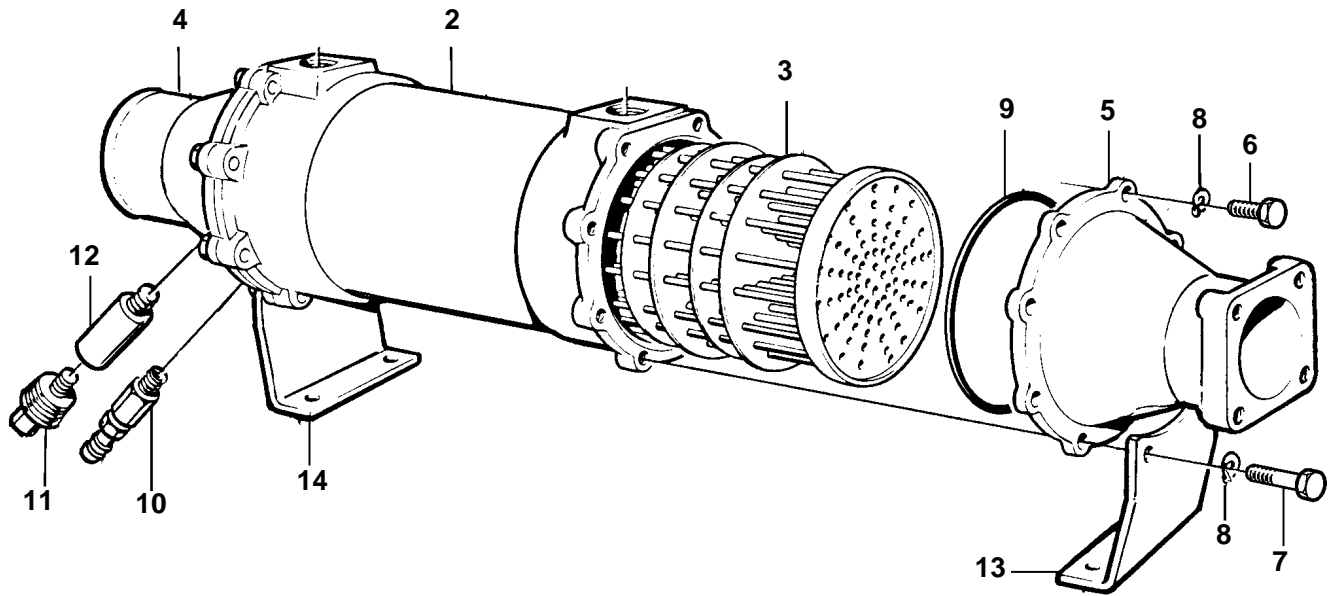

1

REF	PART NO.	QTY	DESCRIPTION		NOTES
1	3825936	1	Oil cooler		
2	849618	1	· Housing		
3	3825932	1	· Insert		
4	836888	1	· End cover	SO	
5	849402	1	· End cover		Replaced by end cover 3826210 and plug 861551.
5A	3826210	1	· End cover		
6	955514	12	· Screw		
7	940117	4	· Screw		
8	941906	16	· Spring washer		
9	925027	2	· O-ring		
10	949918	1	· Drain cock		
11	838928	2	· Plug		
12	838929	2	· Zinc anod		
13		1	· Bracket		
14		1	· Bracket		
15	861551	1	· Plug		