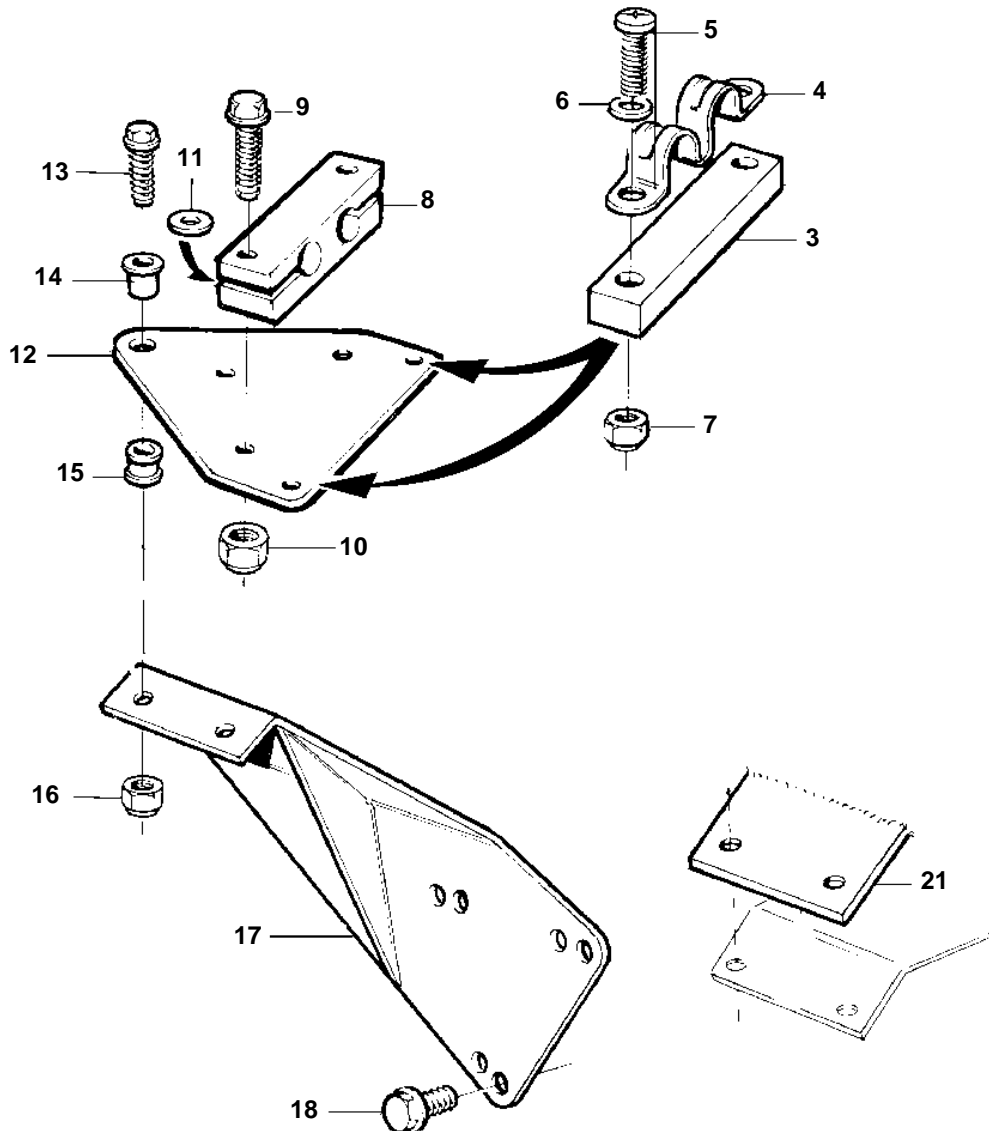

TAMD165C-A, TAMD165A-A, TAMD165P-A

17821

TAMD165C-A, TAMD165A-A, TAMD165P-A

REF	PART NO.	QTY	DESCRIPTION	SEE SEC.	NOTES
1	863445	1	Lever		
2	946544	2	Flange screw		
3	1140272	1	Spacer		
4	850182	1	Cable attachment		
5	956081	2	Screw		(955249)
6	940090	2	Washer		
7	963104	2	Nut		
8	1140271	1	Anchorage		
9	947760	2	Flange screw		
10	963106	2	Nut		
11	955894	1	Washer		
12	1140270	1	Bracket		
13	947542	2	Screw		
14	824830	2	Spacer sleeve		
15	824834	2	Bushing		
16	963105	2	Nut		
17	866991	1	Control plate		
18	946173	3	Flange screw		
19	354842	1	Bracket, fuel inj. pump		
20	819809	1	Tension spring		
21		1	Protecting casingstarter cover	5375	