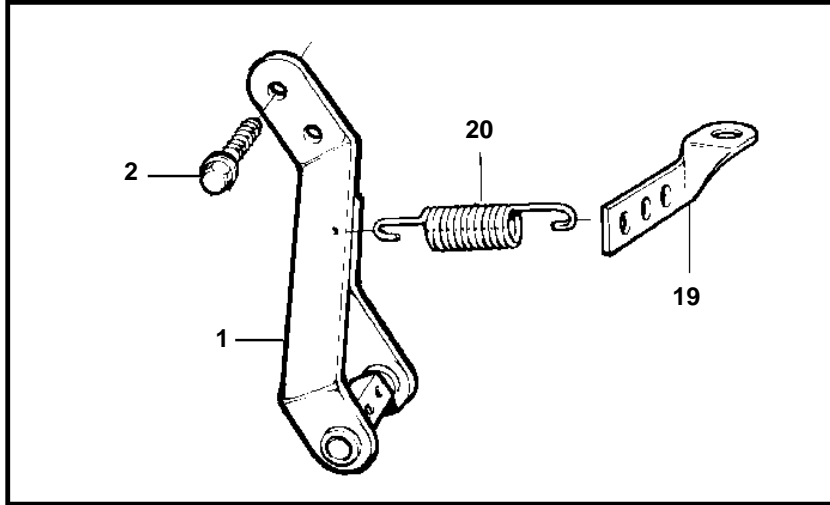

TAMD165C-A, TAMD165A-A, TAMD165P-A

17821

TAMD165C-A, TAMD165A-A, TAMD165P-A

REF	PART NO.	QTY	DESCRIPTION	SEE SEC.	NOTES
1	863445	1	Lever		
2	946544	2	Flange screw		
3	1140272	1	Spacer		
4	850182	1	Cable attachment		
5	956081	2	Screw		(955249)
6	940090	2	Washer		
7	963104	2	Nut		
8	1140271	1	Anchorage		
9	947760	2	Flange screw		
10	963106	2	Nut		
11	955894	1	Washer		
12	1140270	1	Bracket		
13	947542	2	Screw		
14	824830	2	Spacer sleeve		
15	824834	2	Bushing		
16	963105	2	Nut		
17	866991	1	Control plate		
18	946173	3	Flange screw		
19	354842	1	Bracket, fuel inj. pump		
20	819809	1	Tension spring		
21		1	Protecting casingstarter cover	5375	