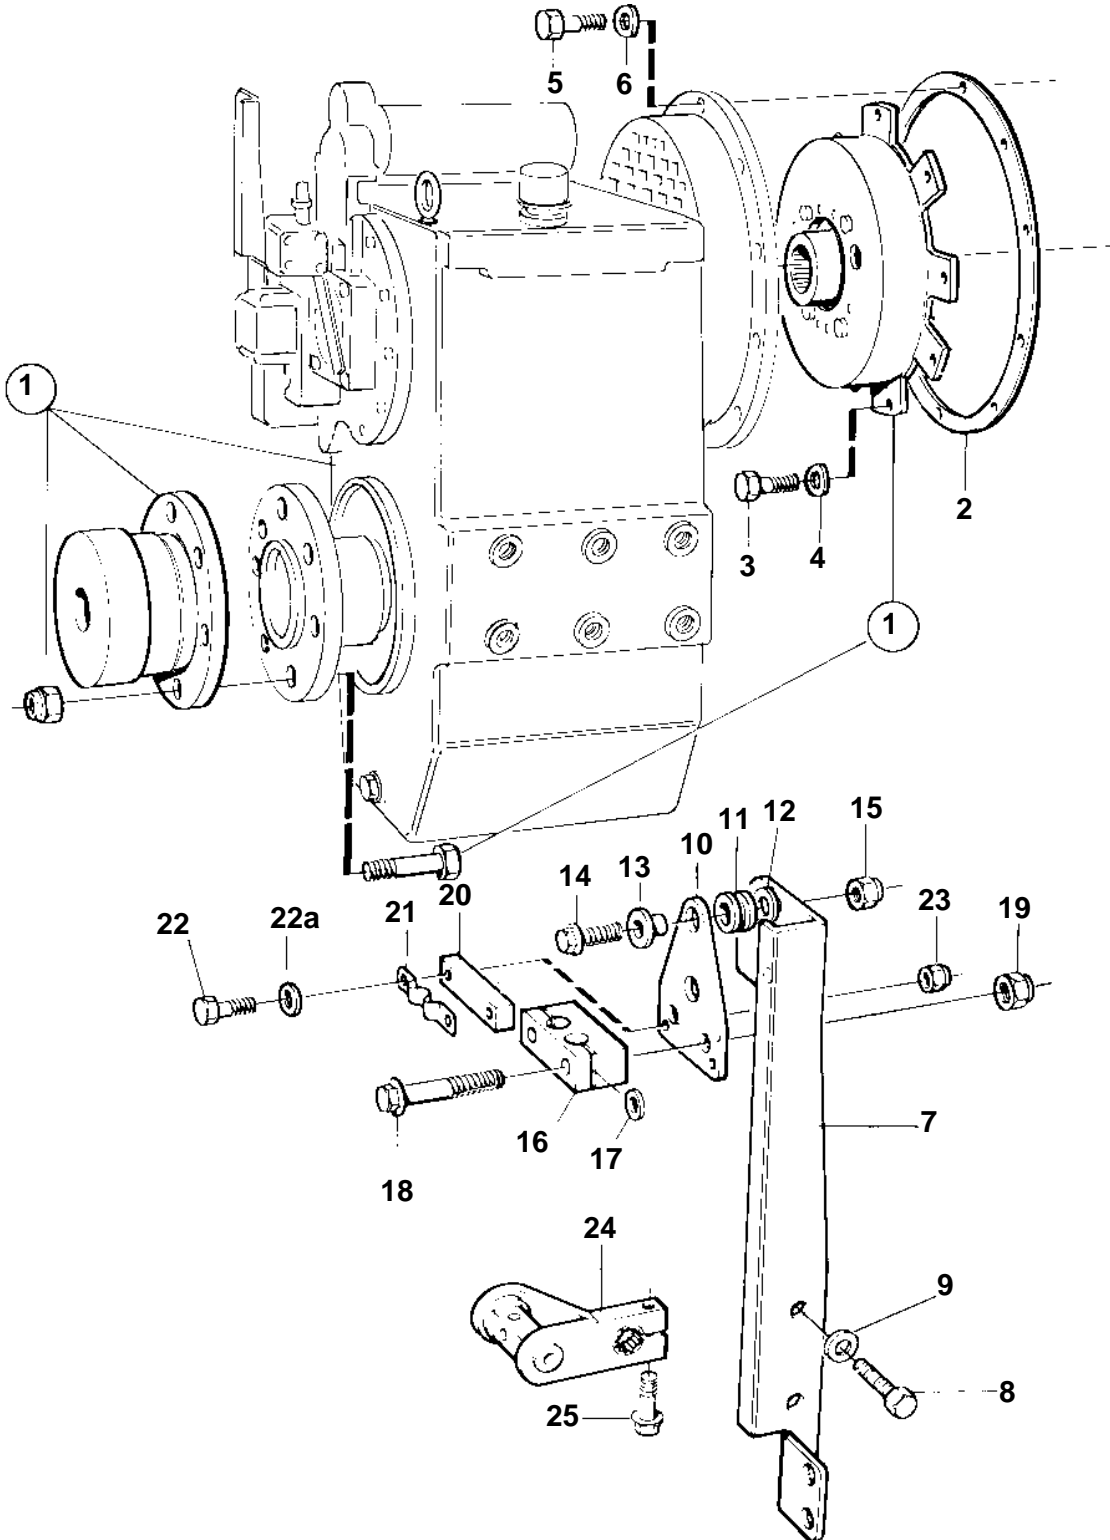

TAMD162C-C, TAMD163P-A

16377

TAMD162C-C, TAMD163P-A

REF	PART NO.	QTY	DESCRIPTION	NOTES
1		1	Reversing gear	RATIO 3.07:1
		1	Reversing gear	RATIO 3.50:1
		1	Reversing gear	RATIO 4.04:1
		1	Reversing gear	RATIO 4.52:1
		1	Reversing gear	RATIO 5.05:1
		1	Reversing gear	RATIO 6.00:1
2	862661	1	Gasket	
3	955560	8	Screw	
4	940280	8	Spring washer	
5	940134	12	Screw	
6	941909	12	Spring washer	
7	863603	1	Bracket	
8	955523	2	Screw	
9	941907	2	Spring washer	
10	1140270	1	Bracket	
11	824834	2	Bushing	
12	960140	2	Washer	
13	824830	2	Spacer sleeve	
14	947542	2	Screw	
15	963105	2	Nut	
16	1140271	1	Anchorage	
17	955894	1	Washer	
18	948217	2	Flange screw	
19	963106	2	Nut	
20	1140272	1	Spacer	
21	850182	1	Cable attachment	
22	956081	2	Screw	(955249)
22A	940090	2	Washer	
23	963104	2	Nut	
24	863600	1	Lever	
25	947542	1	Screw	