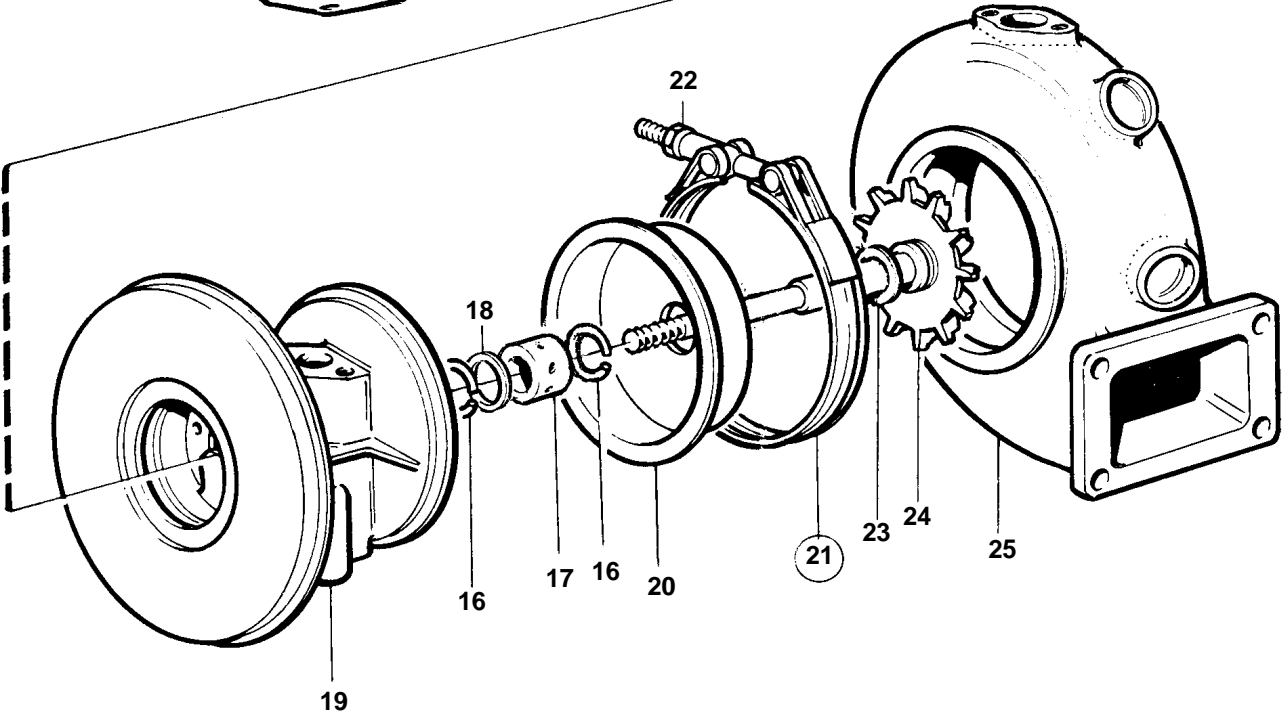

1

REF	PART NO.	QTY	DESCRIPTION		NOTES
1	3825186	1	Turbo		
	3802102	1	Turbocharger, exch		Exchange unit
2		1	· Compressor housing		
3	3825794	1	· Clamp	OP	
4		1	· · Lock nut		Included in repair kit 3830711.
5		1	· Lock nut		Included in repair kit 3830711.
6		1	· Compressor wheel		
7		1	· Lock ring		
8		1	· Cover		
9		1	· O-ring		Included in repair kit 3830711.
10		1	· Piston ring		Included in repair kit 3830711.
11		1	· Oil deflector ring		Included in repair kit 3830711.
12		1	· Oil deflector		
13		2	· Thrust washer		Included in repair kit 3830711.
14		1	· Spacer		
15		1	· Bearing		Included in repair kit 3830711.
16		4	· Lock ring		Included in repair kit 3830711.
17		2	· Bearing		Included in repair kit 3830711.
18		2	· Washer		Included in repair kit 3830711.
19		1	· Bearing housing		
20		1	· Heat shield		
21	3825815	1	· Clamp	OP	
22		1	· · Lock nut		Included in repair kit 3830711.
23		1	· Thrust ring		Included in repair kit 3830711.
24		1	· Turbine rotor		
25		1	· Turbine housing		
26	3825835	1	Repair kit		