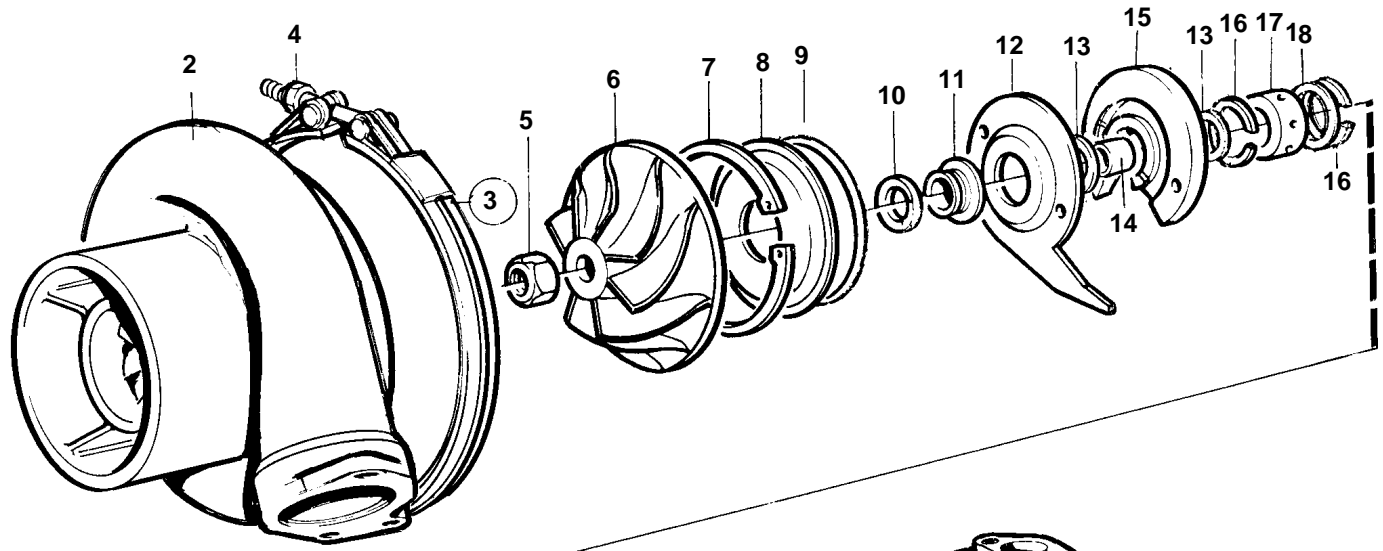

1

REF	PART NO.	QTY	DESCRIPTION		NOTES
1	3825186	1	Turbo		
	3802102	1	Turbocharger, exch		Exchange unit
2		1	· Compressor housing		
3	3825794	1	· Clamp	OP	
4		1	· · Lock nut		Included in repair kit 3830711.
5		1	· Lock nut		Included in repair kit 3830711.
6		1	· Compressor wheel		
7		1	· Lock ring		
8		1	· Cover		
9		1	· O-ring		Included in repair kit 3830711.
10		1	· Piston ring		Included in repair kit 3830711.
11		1	· Oil deflector ring		Included in repair kit 3830711.
12		1	· Oil deflector		
13		2	· Thrust washer		Included in repair kit 3830711.
14		1	· Spacer		
15		1	· Bearing		Included in repair kit 3830711.
16		4	· Lock ring		Included in repair kit 3830711.
17		2	· Bearing		Included in repair kit 3830711.
18		2	· Washer		Included in repair kit 3830711.
19		1	· Bearing housing		
20		1	· Heat shield		
21	3825815	1	· Clamp	OP	
22		1	· · Lock nut		Included in repair kit 3830711.
23		1	· Thrust ring		Included in repair kit 3830711.
24		1	· Turbine rotor		
25		1	· Turbine housing		
26	3825835	1	Repair kit		