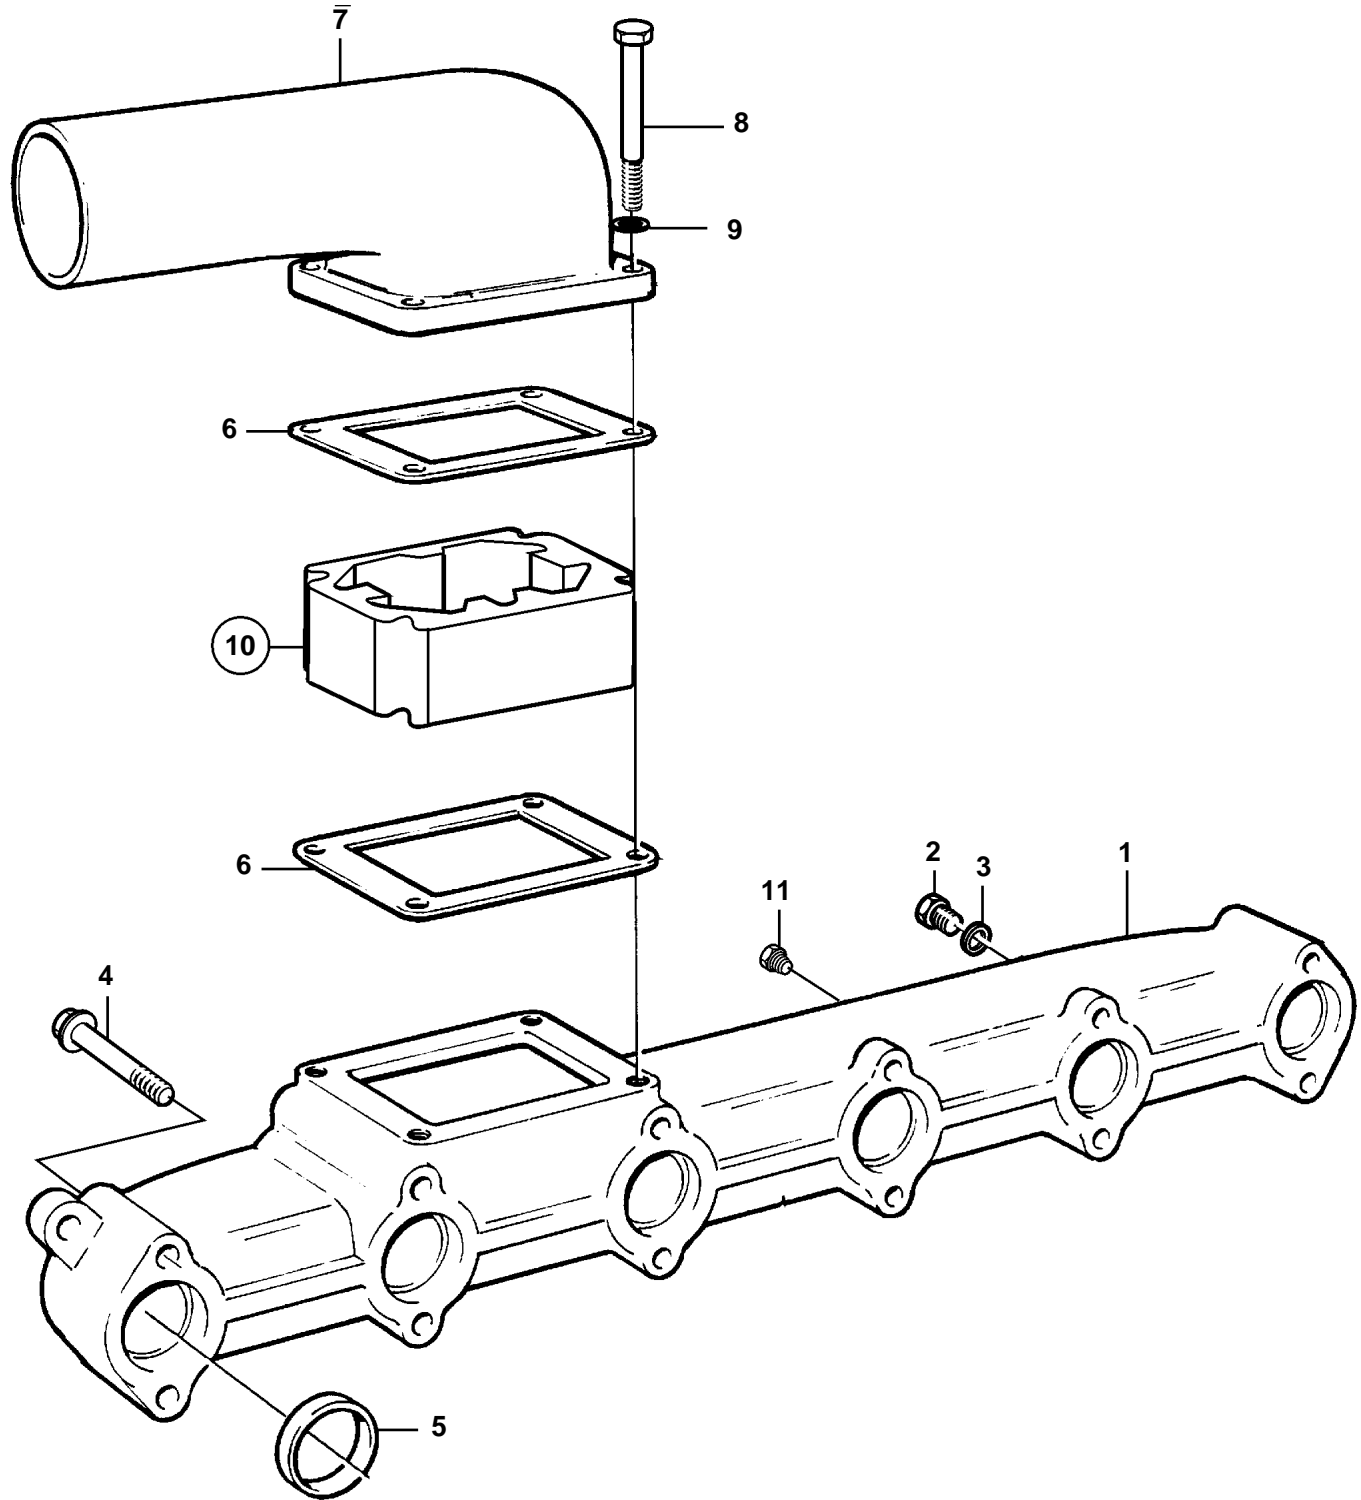

TAMD163A-A

TAMD163A-A

REF	PART NO.	QTY	DESCRIPTION
1	1543909	1	Inlet pipe
2	960628	1	Plug
3	18665	1	Gasket
4	965182	12	Flange screw
5	1543172	6	Sealing ring
6	424618	2	Gasket
7	3825072	1	Pipe, intercooler
8	965183	4	Flange screw
9	941907	4	Spring washer
10	470211	1	Intermediate section
11	981749	1	Plug