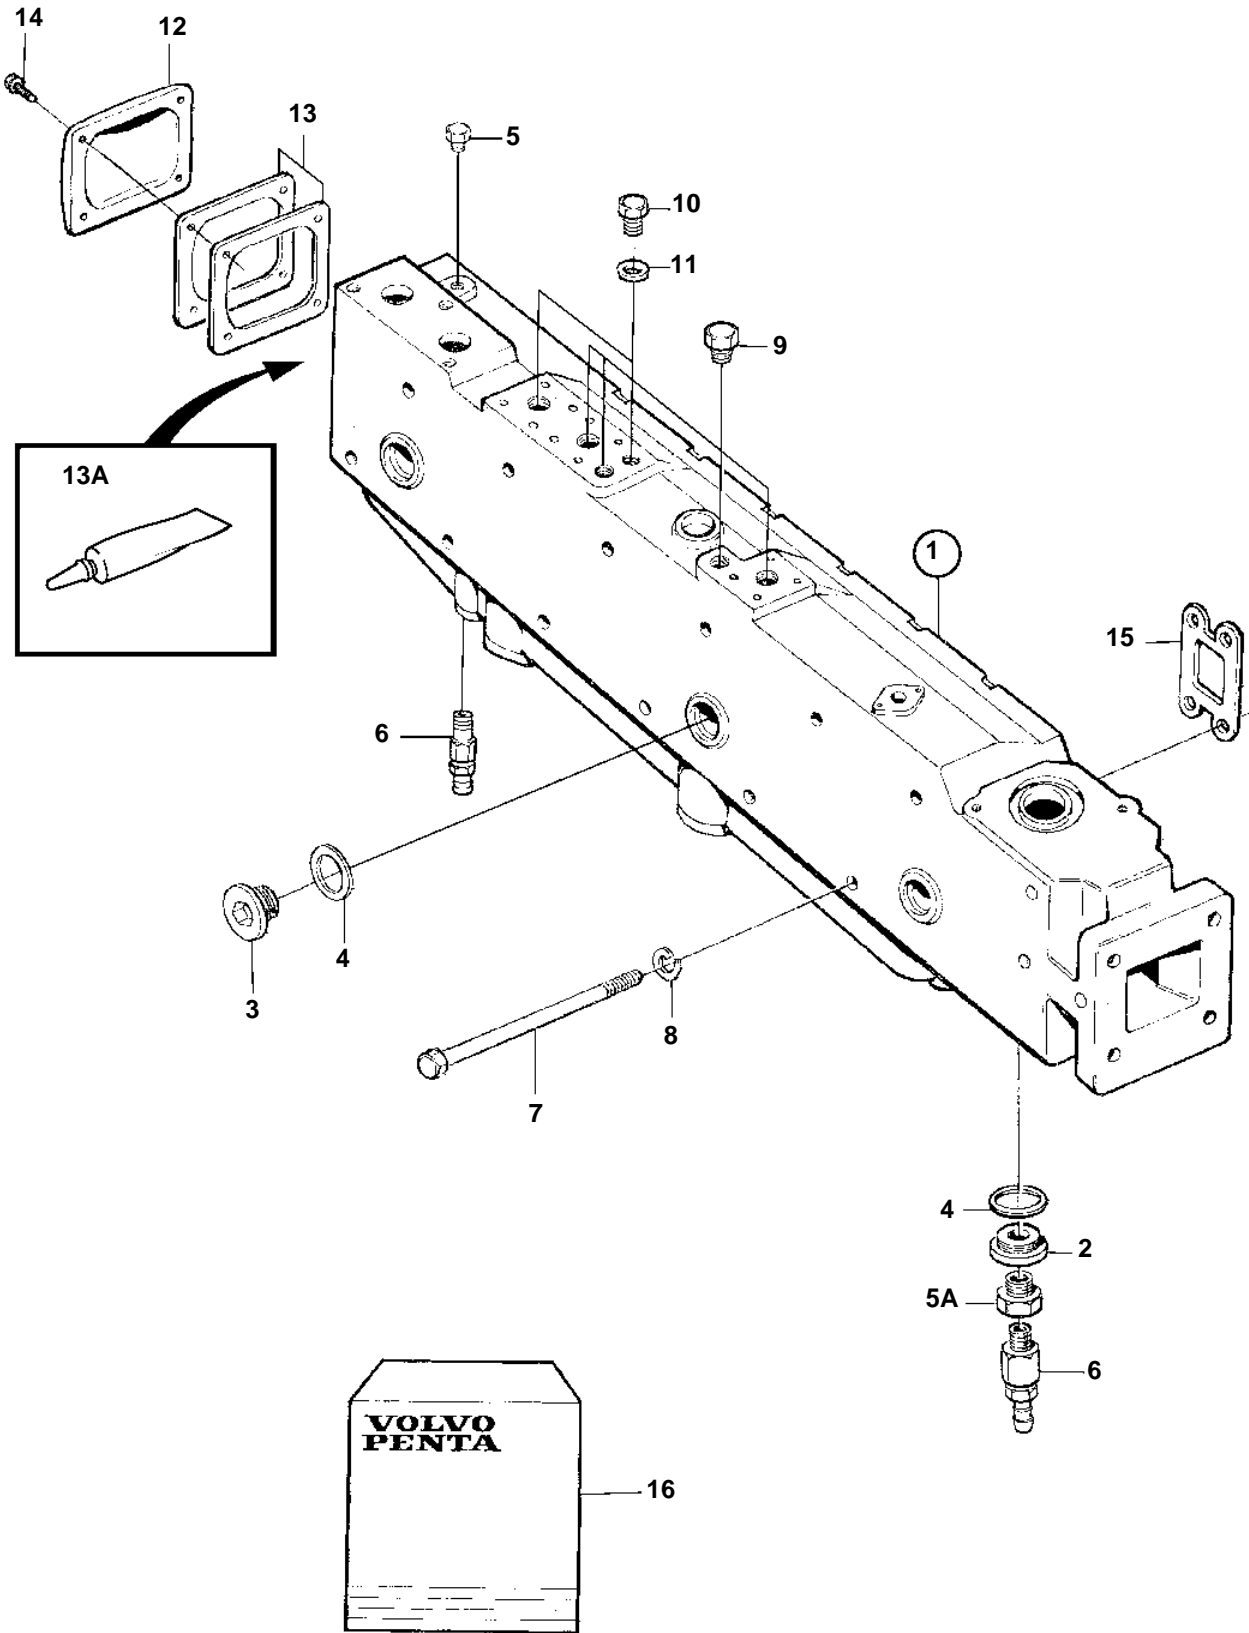

TAMD162C-C, TAMD163A-A, TAMD163P-A

17876

TAMD162C-C, TAMD163A-A, TAMD163P-A

REF	PART NO.	QTY	DESCRIPTION	NOTES
1	849774	1	Exhaust pipe	SN-XXXXXXXXXX/18410. Replaced by 3827486.
3	467367	11	· Plug	
4	469328	12	· Gasket	
5	479979	5	· Plug, 1/8-NPTF	(191026)
5A	16291	1	Nipple	SNXXXXXXXXXX/18411-
6	947894	2	Drain cock	
7	970966	12	Screw	
8	941908	12	Spring washer	
9	479956	4	Plug, 1/2-NPTF	
10	960632	2	Plug	
11	947624	2	Gasket	
12	849011	1	Cover	
13	849399	2	Gasket	REPL BY 1161231
13A	1161231	X	Sealant	BLACK, 0,31L
14	945444	4	Flange screw	
15	8130038	6	Gasket	(3165748)
16	876806	1	Gasket kit, exhaust manifold	