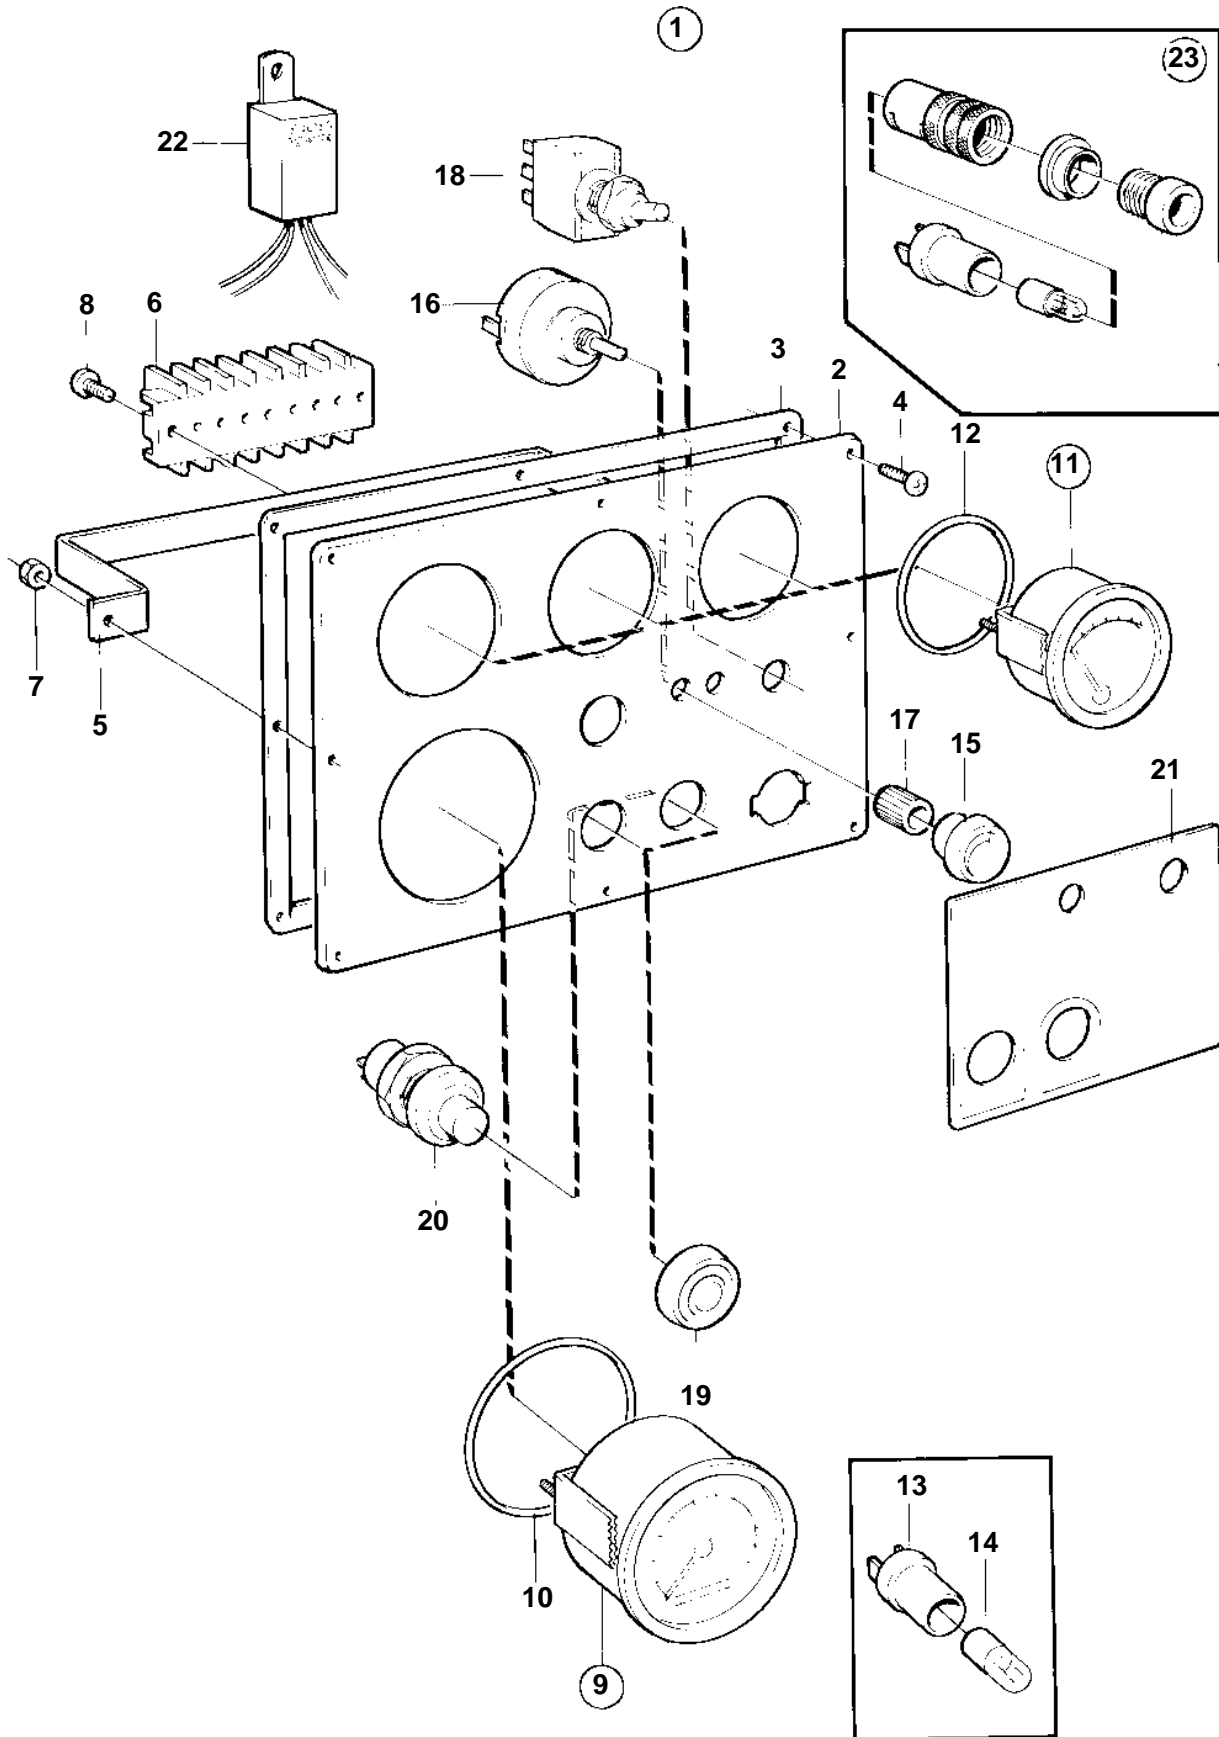

TAMD163A-A

TAMD163A-A

REF	PART NO.	QTY	DESCRIPTION	SEE SEC.	NOTES
1	873680	1	Instrument panel		REPL BY 873810
2	862063	1	· Instrument plate		
3	862152	1	· Gasket		
4	862217	8	· Screw		
5	862198	1	· Brace		
6	862181	2	· Terminal block		
7	955779	2	· Nut		
8		4	· Screw		M4x14mm
9	872286	1	· Tachometer		
10		1	· · O-ring		
11	862076	1	· Temperature gauge, coolant water		
	862079	1	· Temperature gauge, oil temperature engine		
	862082	1	· Pressure gauge, oil pressure-engine		
12		3	· · O-ring		
13	808175	4	· Bulb socket		
14	828818	4	· Bulb		
15	862180	1	· Knob		
16	1578846	1	· Rheostat		
17	843002	1	· Nut		
18	862853	1	· Switch		
19	837533	2	· Rubber cap		
20	843684	2	· Button		
21		1	· Decal		
22	864150	1	· Transformer		
23	862819	1	· Indicating lamp	2676	Included in kit 873810, but will be mounted in the main instrument.