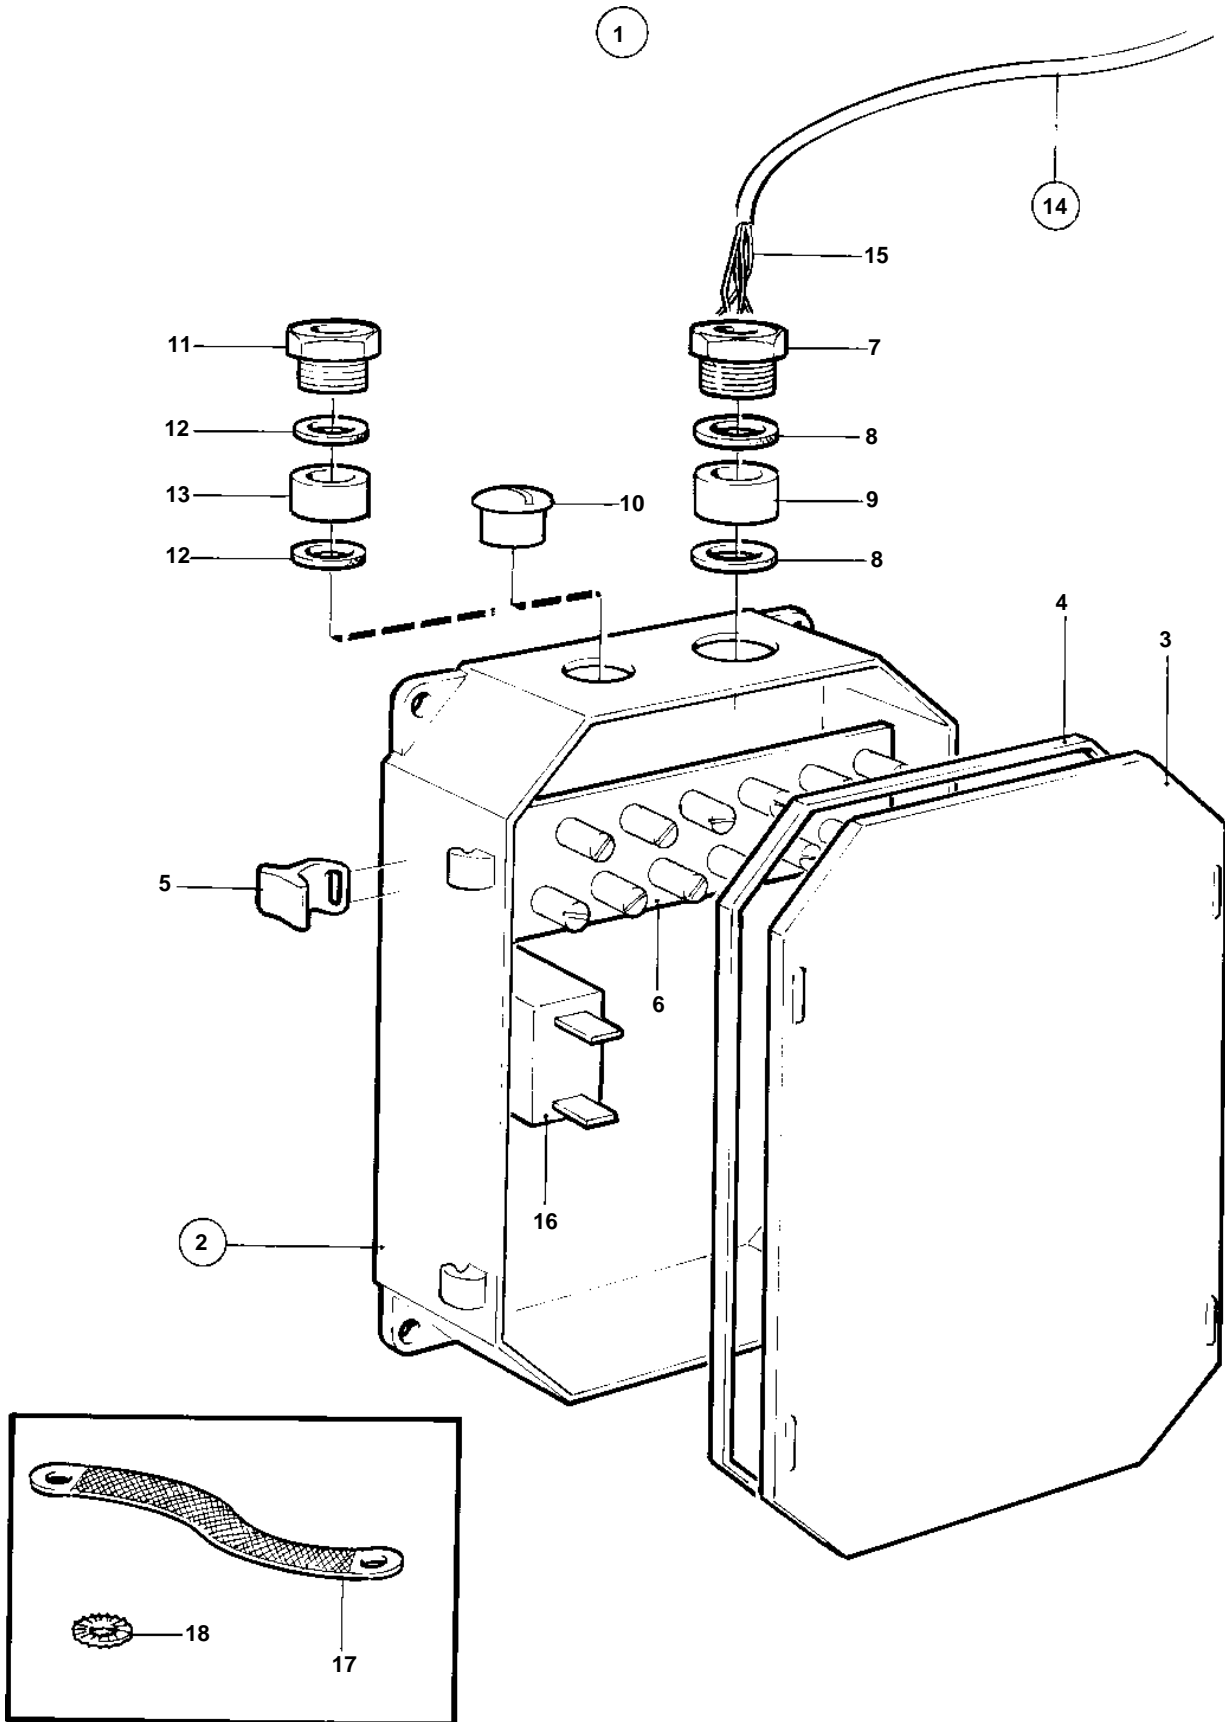

COMMON

COMMON

REF	PART NO.	QTY	DESCRIPTION	SEE SEC.	NOTES
1	838419	1	Electrical distribut		For instument panel not made by Volvo Penta.
2		1	• Clutch housing		
3	847077	1	• • Cover		
4		1	• • Gasket		
5		4	• • Latch		
6		2	• • Current bar		
7		1	• • Grommet		
8		2	• • Rubber gasket		
9		1	• • Washer		
10		3	• • Plug		
11		3	• Grommet		
12		6	• Washer		
13	1585449	3	• Gasket		
14			• Cable trunk		
15		X	• • Cables and terminals	1963	