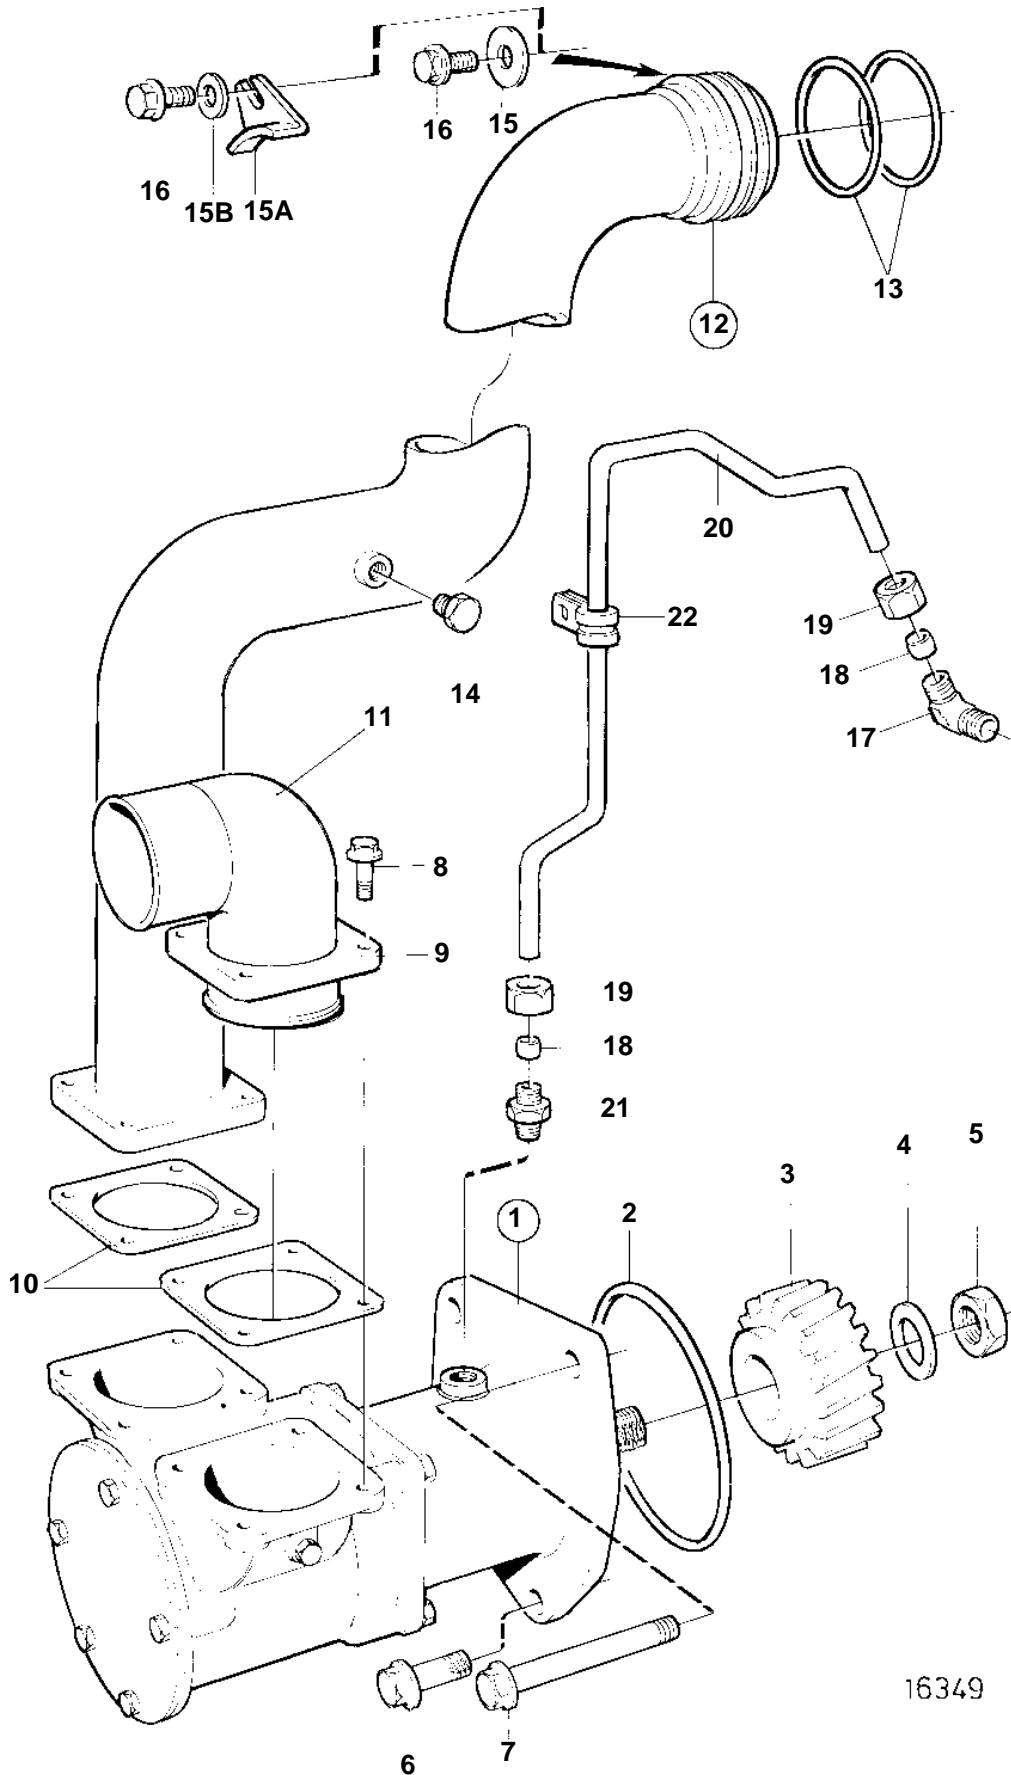

TAMD162C-C, TAMD163A-A

16349

TAMD162C-C, TAMD163A-A

| REF | PART NO. | QTY | DESCRIPTION | SEE SEC. | NOTES |
|-----|----------|-----|------------------------------|----------|---------------|
| 1 | 3825493 | | Sea water pump | | |
| | | | | 1107 | |
| 2 | 975610 | 1 | O-ring | | |
| 3 | 848810 | 1 | Gear | | |
| 4 | 955903 | 1 | Washer | | |
| 5 | 955786 | 1 | Nut | | |
| 6 | 966356 | 1 | Flange screw | | |
| 7 | 966368 | 2 | Flange screw | | |
| 8 | 946441 | 8 | Screw | | |
| 9 | 842867 | 1 | Flange | | |
| 10 | 862583 | 2 | Gasket | | |
| 11 | 842868 | 1 | Hose attachment | | O.D=63mm, ALT |
| | 863294 | 1 | Riser | | O.D=57mm, ALT |
| 12 | 876701 | 1 | Coolant pipe | | |
| 13 | 925072 | 2 | · O-ring | | |
| 14 | 861551 | 1 | · Plug | | |
| 15 | 947354 | 1 | Washer | | ALT |
| 15A | 864559 | 1 | Clamp | | ALT |
| 15B | 976944 | 1 | Washer | | ALT |
| 16 | 944926 | 1 | Flange screw | | |
| 17 | 954385 | 1 | Elbow nipple, cylinder block | | |
| 18 | 954364 | 2 | Fitting | | |
| 19 | 954356 | 2 | Cap nut | | |
| 20 | 3825494 | 1 | Oil feed pipe | | |
| 21 | 945850 | 1 | Nipple | | |
| 22 | 947191 | 1 | Clamp, timing gear cover | | |