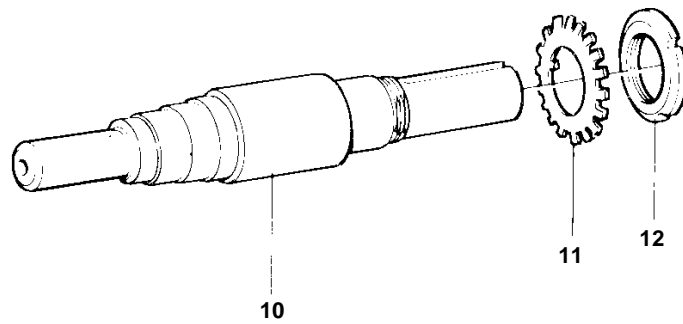

1

15386

REF	PART NO.	QTY	DESCRIPTION	NOTES
1	865241	1	Sea water pump	
2	865246	1	· Impeller	
3	863901	1	· Spacer sleeve	Included in overhaul kit.
4	863900	1	· Seal	Included in overhaul kit.
5			· Ring	
6	863897	1	· Sealing ring	Included in overhaul kit.
7	863898	1	· Sealing ring	Included in overhaul kit.
8	183121	1	· Roller bearing	Included in overhaul kit.
9	11025	1	· Ball bearing	Included in overhaul kit.
10	865245	1	· Shaft	
11	863894	1	· Lock washer	Included in overhaul kit.
12	863895	1	· Nut	
13	863905	1	· Snap ring	Included in overhaul kit.
14	864481	3	· Screw	Included in overhaul kit.
15	864480	3	· Washer	Included in overhaul kit.
16		1	· Bearing housing	
17	865527	X	· Shim	TH=0,127mm. Included in overhaul kit.
	865528	X	· Shim	TH=0,25mm. Included in overhaul kit.
	865529	X	· Shim	TH=0,305mm. Included in overhaul kit.
	865530	X	· Shim	TH=0,38mm. Included in overhaul kit.
18	863896	1	· Lock ring	Included in overhaul kit.
19		1	· Housing	
20	865525	2	· Plate	
21	865526	1	· Spacer ring	
22	863888	1	· O-ring	Included in overhaul kit.
23		1	· Cover	
24	914390	1	· Plug	
25	863906	2	· Clamp	
26	863907	2	· Clamp	
27	876594	1	Repair kit	