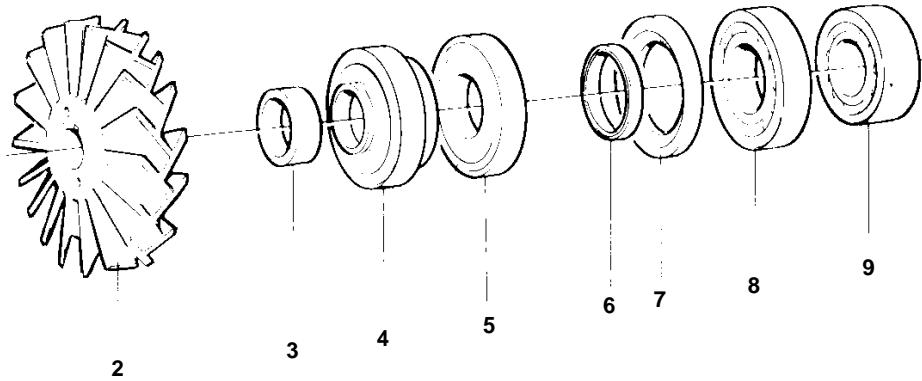

1

15386

REF	PART NO.	QTY	DESCRIPTION	NOTES
1	865241	1	Sea water pump	
2	865246	1	· Impeller	
3	863901	1	· Spacer sleeve	Included in overhaul kit.
4	863900	1	· Seal	Included in overhaul kit.
5			· Ring	
6	863897	1	· Sealing ring	Included in overhaul kit.
7	863898	1	· Sealing ring	Included in overhaul kit.
8	183121	1	· Roller bearing	Included in overhaul kit.
9	11025	1	· Ball bearing	Included in overhaul kit.
10	865245	1	· Shaft	
11	863894	1	· Lock washer	Included in overhaul kit.
12	863895	1	· Nut	
13	863905	1	· Snap ring	Included in overhaul kit.
14	864481	3	· Screw	Included in overhaul kit.
15	864480	3	· Washer	Included in overhaul kit.
16		1	· Bearing housing	
17	865527	X	· Shim	TH=0,127mm. Included in overhaul kit.
	865528	X	· Shim	TH=0,25mm. Included in overhaul kit.
	865529	X	· Shim	TH=0,305mm. Included in overhaul kit.
	865530	X	· Shim	TH=0,38mm. Included in overhaul kit.
18	863896	1	· Lock ring	Included in overhaul kit.
19		1	· Housing	
20	865525	2	· Plate	
21	865526	1	· Spacer ring	
22	863888	1	· O-ring	Included in overhaul kit.
23		1	· Cover	
24	914390	1	· Plug	
25	863906	2	· Clamp	
26	863907	2	· Clamp	
27	876594	1	Repair kit	