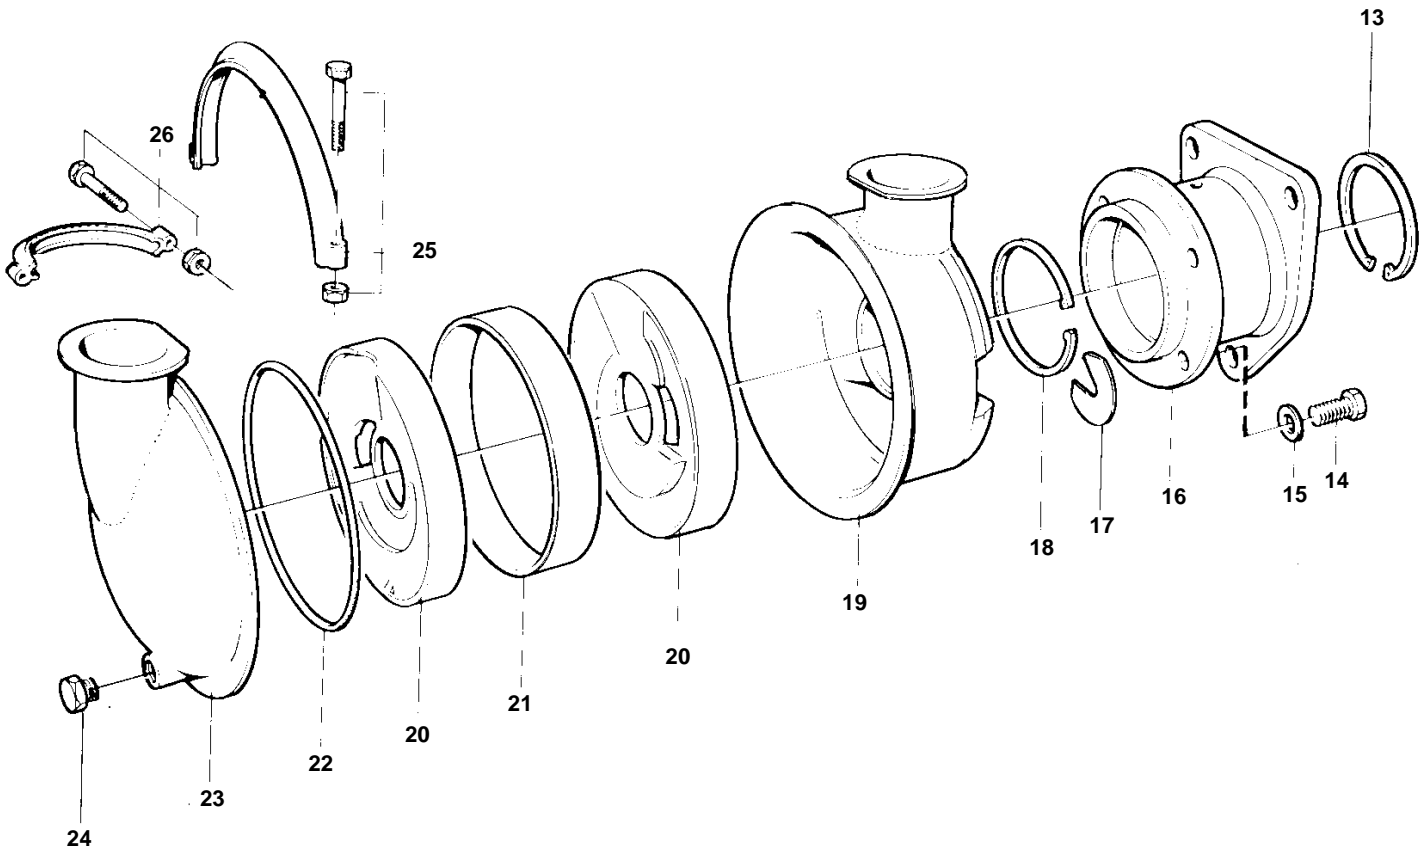

1

15386

REF	PART NO.	QTY	DESCRIPTION	NOTES
1	865241	1	Sea water pump	
2	865246	1	· Impeller	
3	863901	1	· Spacer sleeve	Included in overhaul kit.
4	863900	1	· Seal	Included in overhaul kit.
5			· Ring	
6	863897	1	· Sealing ring	Included in overhaul kit.
7	863898	1	· Sealing ring	Included in overhaul kit.
8	183121	1	· Roller bearing	Included in overhaul kit.
9	11025	1	· Ball bearing	Included in overhaul kit.
10	865245	1	· Shaft	
11	863894	1	· Lock washer	Included in overhaul kit.
12	863895	1	· Nut	
13	863905	1	· Snap ring	Included in overhaul kit.
14	864481	3	· Screw	Included in overhaul kit.
15	864480	3	· Washer	Included in overhaul kit.
16		1	· Bearing housing	
17	865527	X	· Shim	TH=0,127mm. Included in overhaul kit.
	865528	X	· Shim	TH=0,25mm. Included in overhaul kit.
	865529	X	· Shim	TH=0,305mm. Included in overhaul kit.
	865530	X	· Shim	TH=0,38mm. Included in overhaul kit.
18	863896	1	· Lock ring	Included in overhaul kit.
19		1	· Housing	
20	865525	2	· Plate	
21	865526	1	· Spacer ring	
22	863888	1	· O-ring	Included in overhaul kit.
23		1	· Cover	
24	914390	1	· Plug	
25	863906	2	· Clamp	
26	863907	2	· Clamp	
27	876594	1	Repair kit	