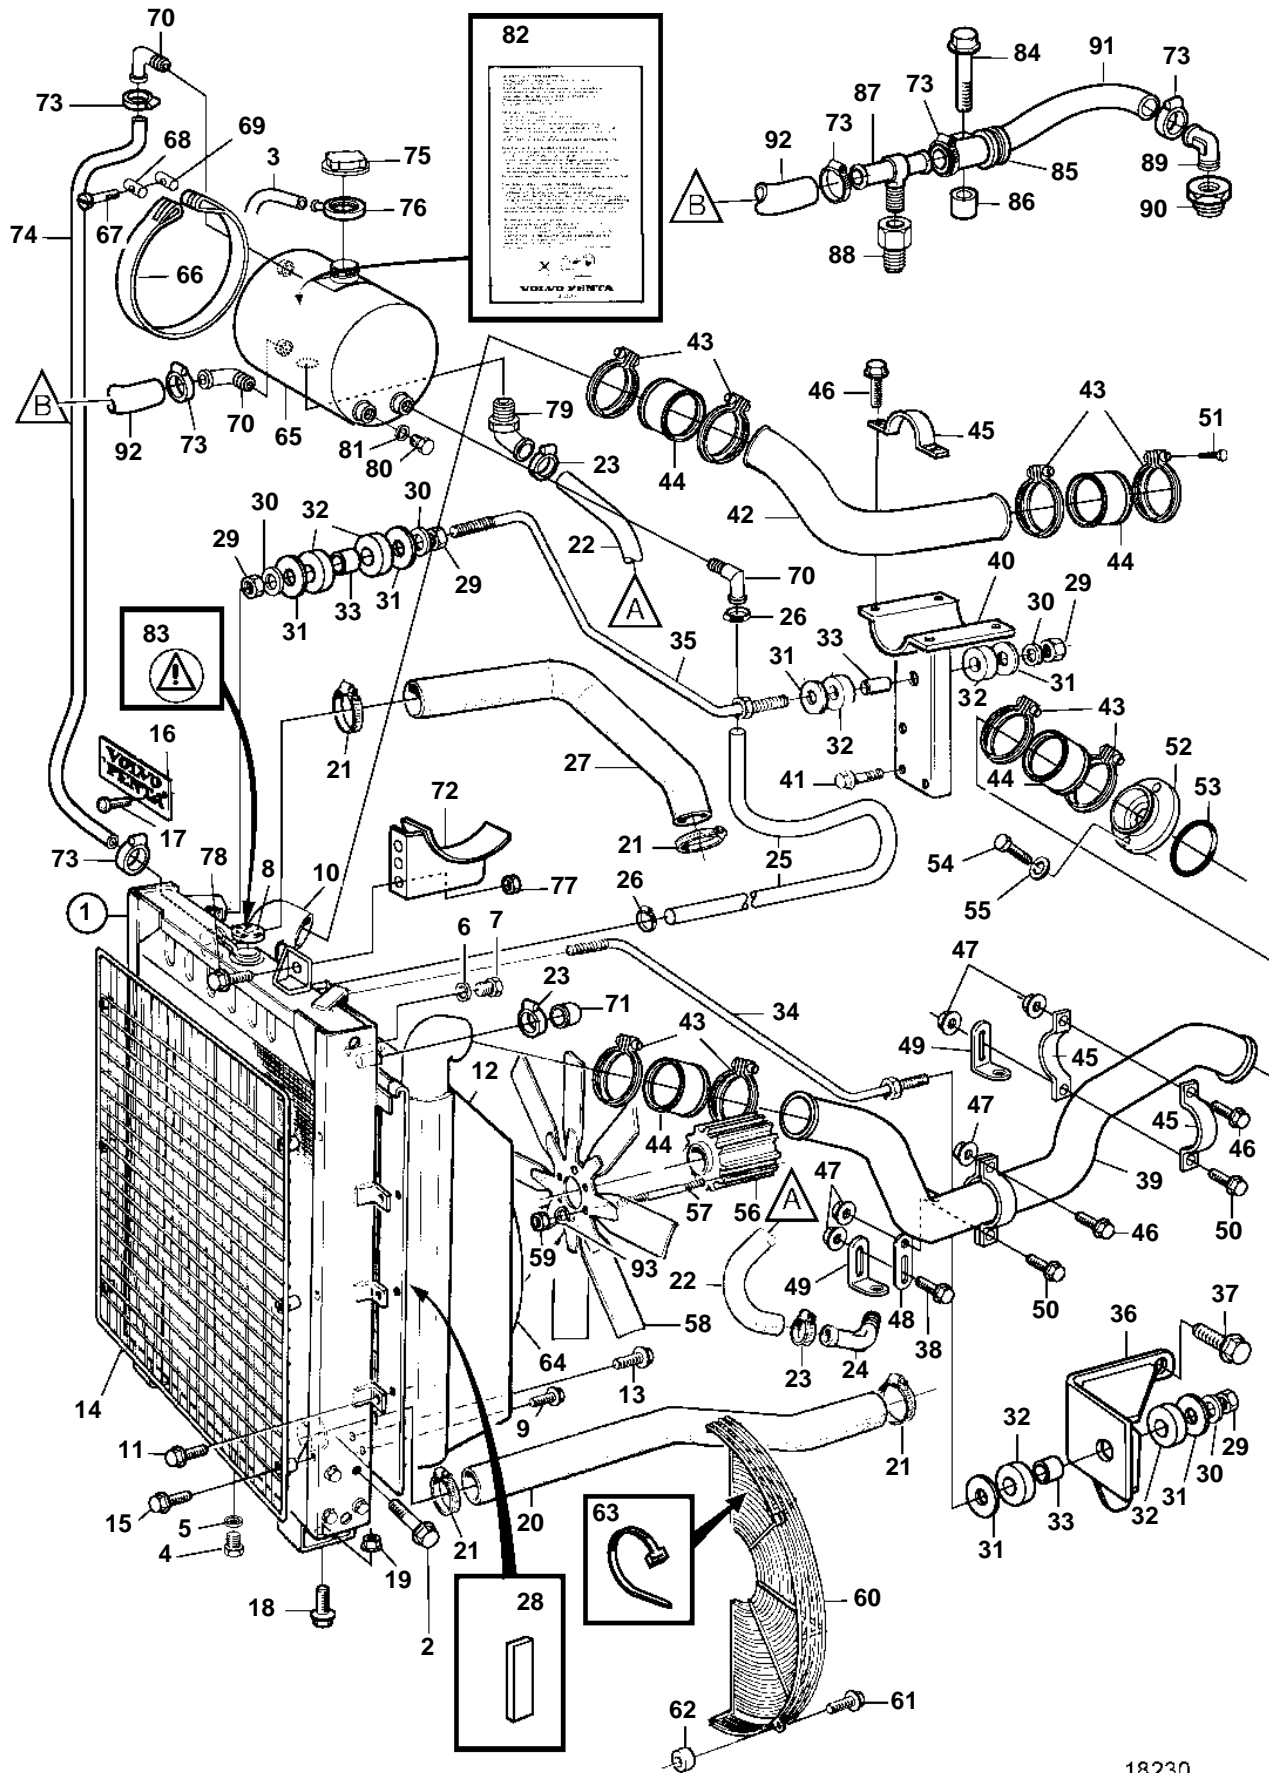

TAMD163A-A

TAMD163A-A

REF	PART NO.	QTY	DESCRIPTION	SEE SEC.	NOTES
1	3829279	1	Radiator		
2	946441	8	· Screw		
3	192618	X	· Hose		L=2300mm
4	960630	1	· Plug		
5	969011	1	· Gasket		
6	11994	1	· Gasket		
7	947660	1	· Plug		
8	866095	1	· Pressure cap		Not when extra expansion tank is mounted.
	344753	1	Radiator cap		Only when extra expansion tank is mounted.. Not included in complete radiator.
9	966862	2	Screw		
10	3825456	1	Intercooler		
11	946173	6	Flange screw		
12	3827775	1	Fan shroud		
13	946544	4	Flange screw		
14	862959	1	Radiator protector		
15	947760	6	Flange screw		
16	846118	1	Emblem		
17	941651	2	Screw		
18	946817	2	Screw		
19	971099	2	Flange lock nut		
20	3825077	1	Radiator hose		
21	943480	4	Clamp		
22	944386	X	Hose		L=1300mm
23	943475	3	Hose clamp		
24	942649	1	Nipple		
25	943366	X	Hose		
26	943470	2	Hose clamp		
27	3825076	1	Radiator hose		
28	3827816	X	Sealing strip		6x15mm
	3827817	X	Sealing strip		18x20mm
29	955793	6	Nut		
30	941912	6	Spring washer		
31	948556	8	Washer		
32	866857	8	Rubber bushing		
33	252202	4	Bushing		
34	3825078	1	Radiator stay, left		
35	3825079	1	Radiator stay, right		
36	3826431	1	Bracket		
37		2	Screwexhaust manifold	1131	
38	946440	1	Flange screw		
39	3826438	1	Charge air pipe		
40	3825083	1	Bracket		
41	965182	3	Flange screw		
42	3825081	1	Charge air pipe		
43	1676424	8	Clamp		
44	1676199	4	Hose		
45	1674206	6	Cap		
46	946173	8	Flange screw		(949335)
47	948645	5	Lock nut		
48	965534	1	Bracket		
49	965552	2	Bracket		
50	945444	2	Flange screw		
51	949335	8	Screw		
52	3827086	1	Flange		
53	3825197	1	Sealing ring		
54	959236	2	Screw		
55	942336	2	Spring washer		
56	3827608	1	Fan hub		Replaced by 3828710.
	3828711	1	Fan hub		
57	981590	6	Stud		
58	3825035	1	Fan, pusher type		D=890mm
	3828964	1	Fan, pusher type		D=890mm, PLASTIC