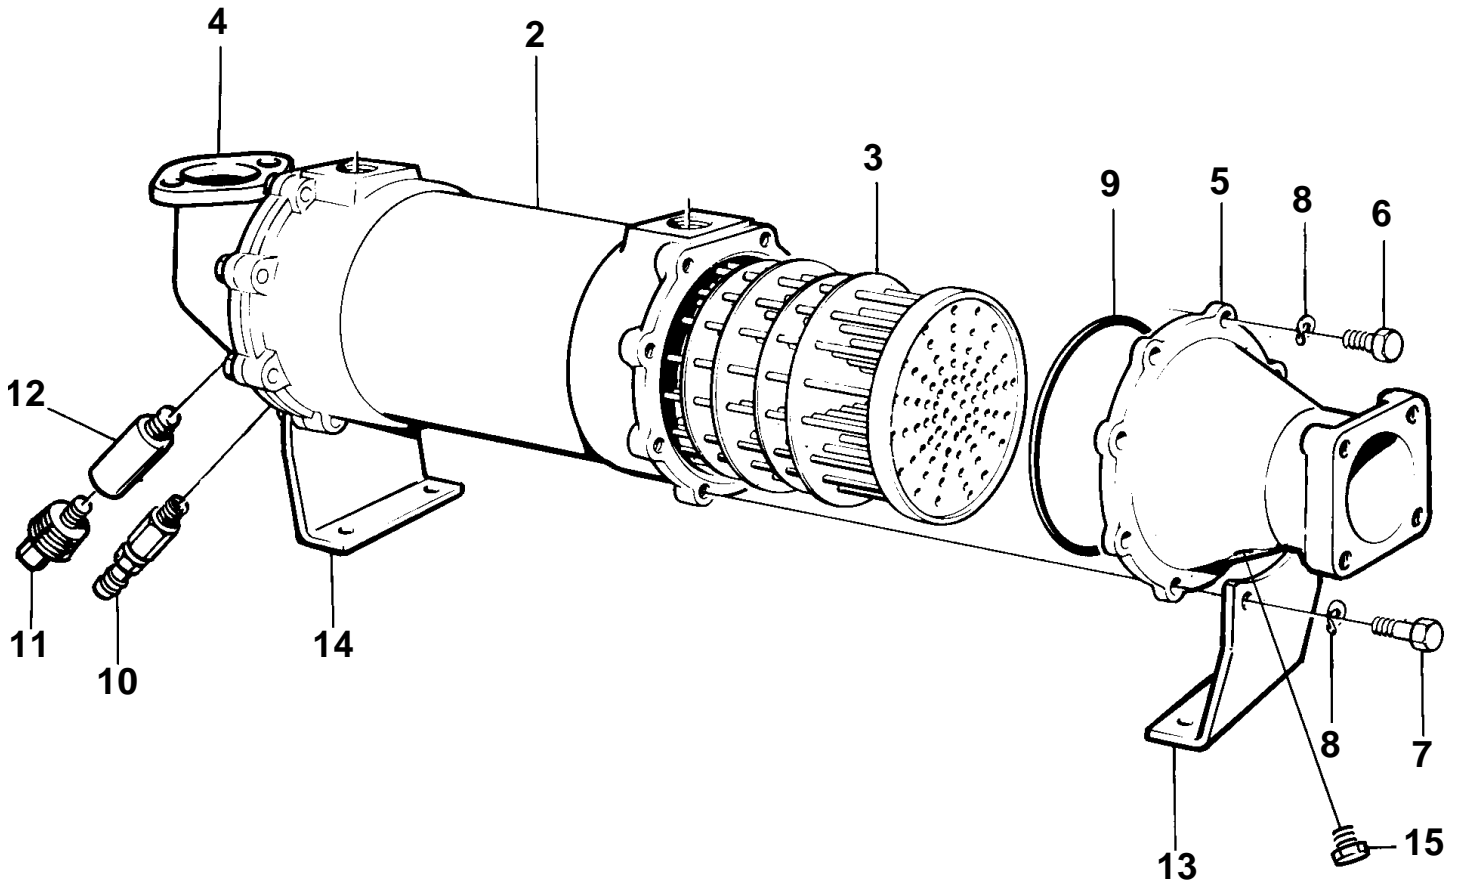

①

16792

REF	PART NO.	QTY	DESCRIPTION	NOTES
1		1	Oil cooler	
2	849618	1	· Housing	
3	3825932	1	· Insert	(864213)
4	843567	1	· End cover	
5	849402	1	· End cover	Replaced by end cover 3826210 and plug 861551.
	3826210	1	· End cover	
6	955514	12	· Screw	
7	940117	4	· Screw	
8	941906	16	· Spring washer	
9	925027	2	· O-ring	
10	949918	1	· Drain cock	
11	838928	2	· Plug	
12	838929	2	· Zinc anod	
13		1	· Bracket	
14		1	· Bracket	
15	861551	1	· Plug	