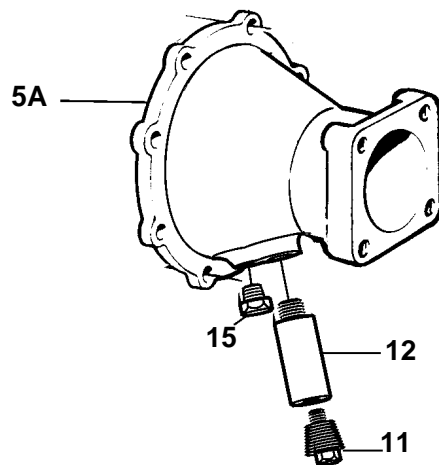

1

REF	PART NO.	QTY	DESCRIPTION		NOTES
1	3825936	1	Oil cooler	NS	
2	849618	1	· Housing		
3	3825932	1	· Insert		
4	836888	1	· End cover	SO	
5	849402	1	· End cover		Replaced by end cover 3826210 and plug 861551.
5A	3826210	1	· End cover		
6	955514	12	· Screw		
7	940117	4	· Screw		
8	941906	16	· Spring washer		
9	925027	2	· O-ring		
10	949918	1	· Drain cock		
11	838928	2	· Plug		
12	838929	2	· Zinc anod		
13		1	· Bracket		
14		1	· Bracket		
15	861551	1	· Plug		